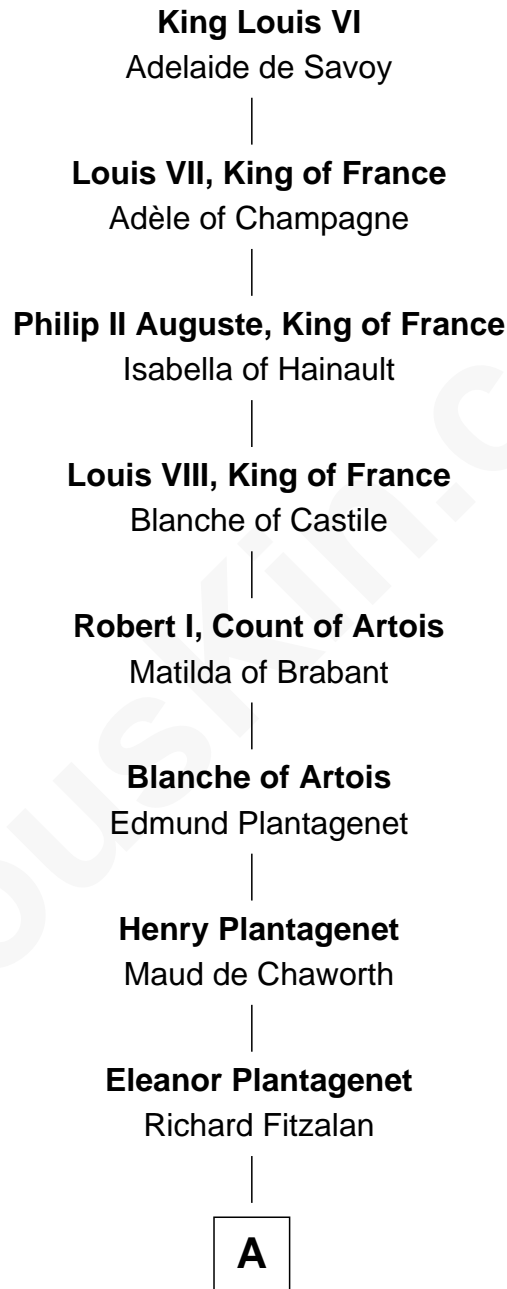

FamousKin.com
Relationship Chart of
Humphrey Bogart
Movie Actor

24th Great-grandson of

King Louis VI
King of France

A

Alice Fitzalan

Sir Thomas de Holand

Eleanor Holand

Edward Cherleton

Joyce Cherleton

Sir John Tiptoft

Joyce Tiptoft

Sir Edmund Sutton

Sir Edward Sutton

Cecily Willoughby

Sir John Sutton

Cecily Grey

Sir Henry Dudley

----- Ashton

Probable

Roger Dudley

Susanna Thorne

Gov. Thomas Dudley

Dorothy York

Mercy Dudley