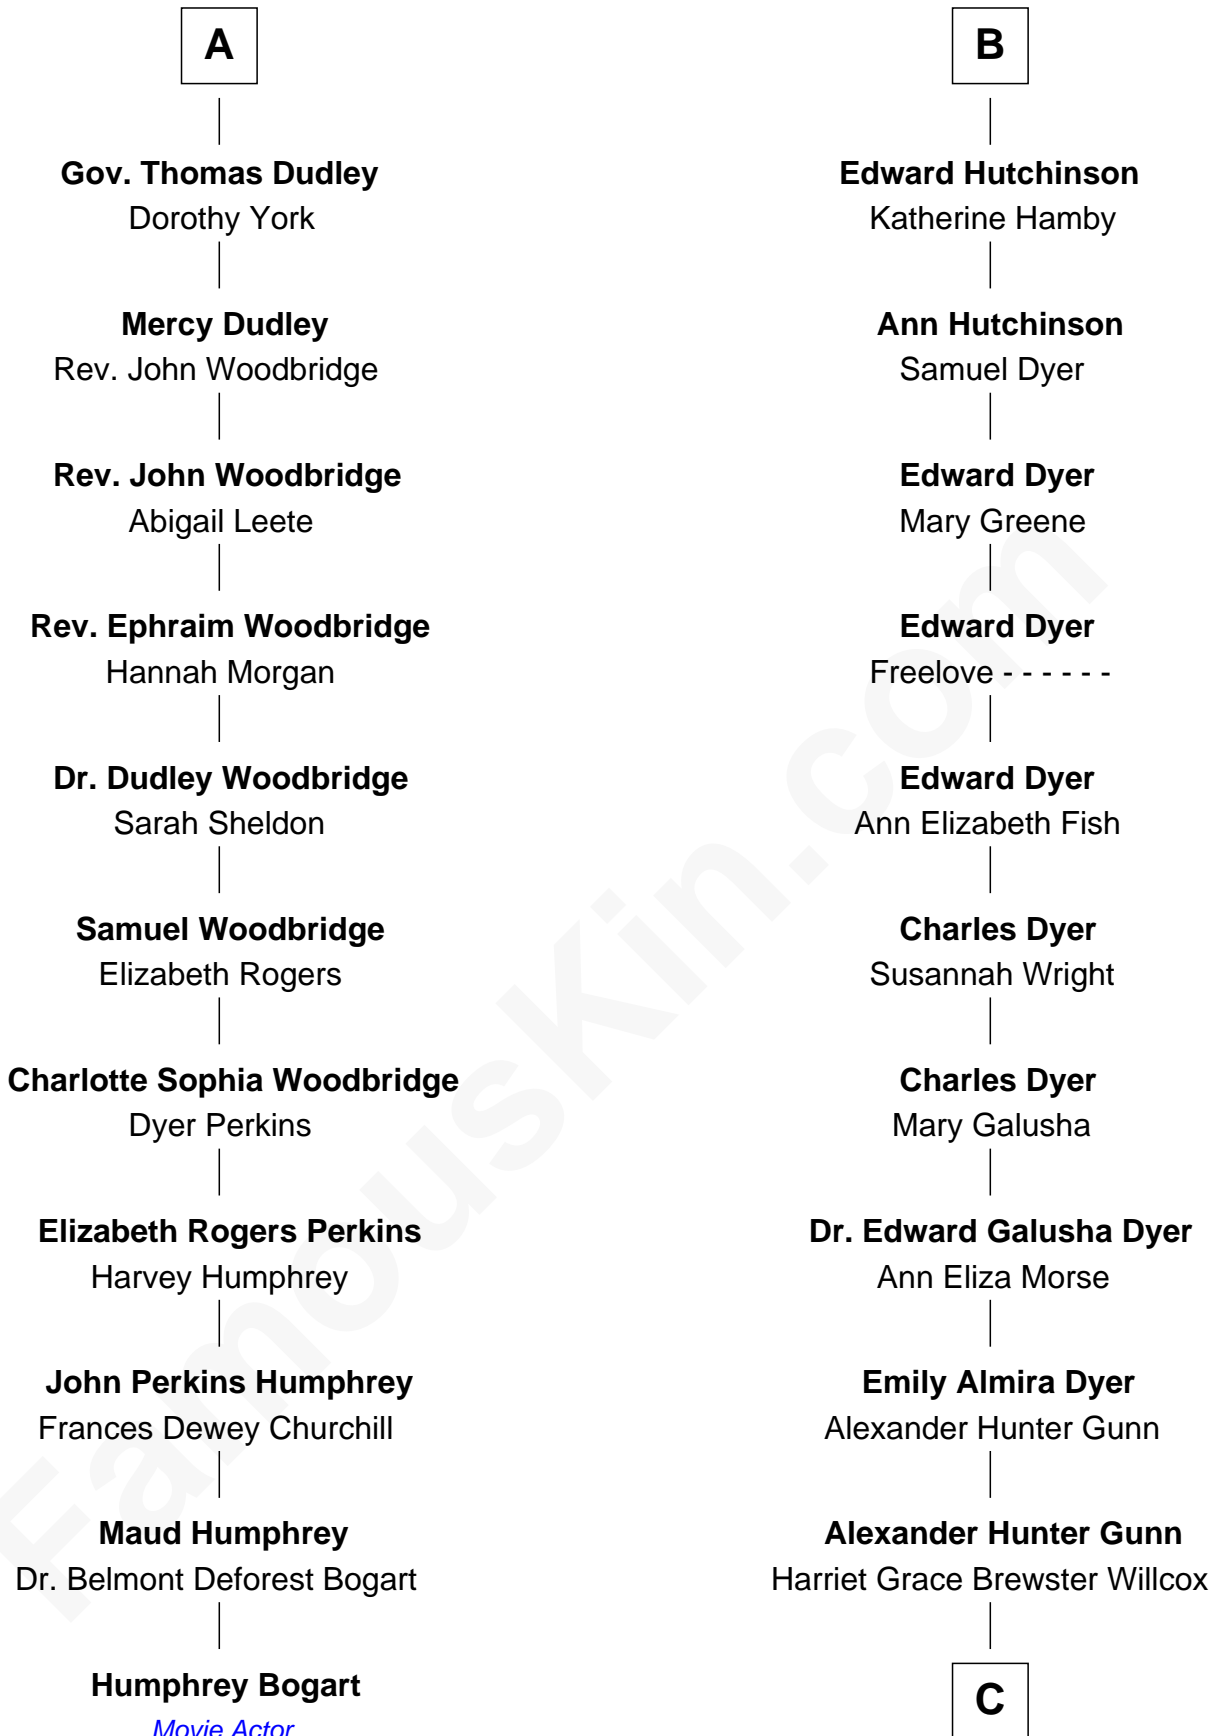

FamousKin.com
Relationship Chart of
Humphrey Bogart
Movie Actor

17th cousin 2 times removed of

Elisabeth Shue
TV and Movie Actress

Sir Walter Blount
 Sancha de Ayala

Constance Blount
 Sir John Sutton

Sir John Sutton
 Elizabeth Berkeley

Sir Edmund Sutton
 Joyce Tiptoft

Sir Edward Sutton
 Cecily Willoughby

Sir John Sutton
 Cecily Grey

Sir Henry Dudley
 ----- Ashton

Probable

Roger Dudley
 Susanna Thorne

A

Sir Thomas Blount
 Margaret de Gresley

Sir Thomas Blount
 Agnes Hawley

Anne Blount
 William Marbury

Robert Marbury
 Katherine Williamson

William Marbury
 Agnes Lenton

Rev. Francis Marbury
 Bridget Dryden

Anne Marbury
 William Hutchinson

B

C

Mary Brewster Gunn
Adoniram Judson Wells

Anne Brewster Wells
James William Shue

Elisabeth Shue
TV and Movie Actress

FamousKin.com