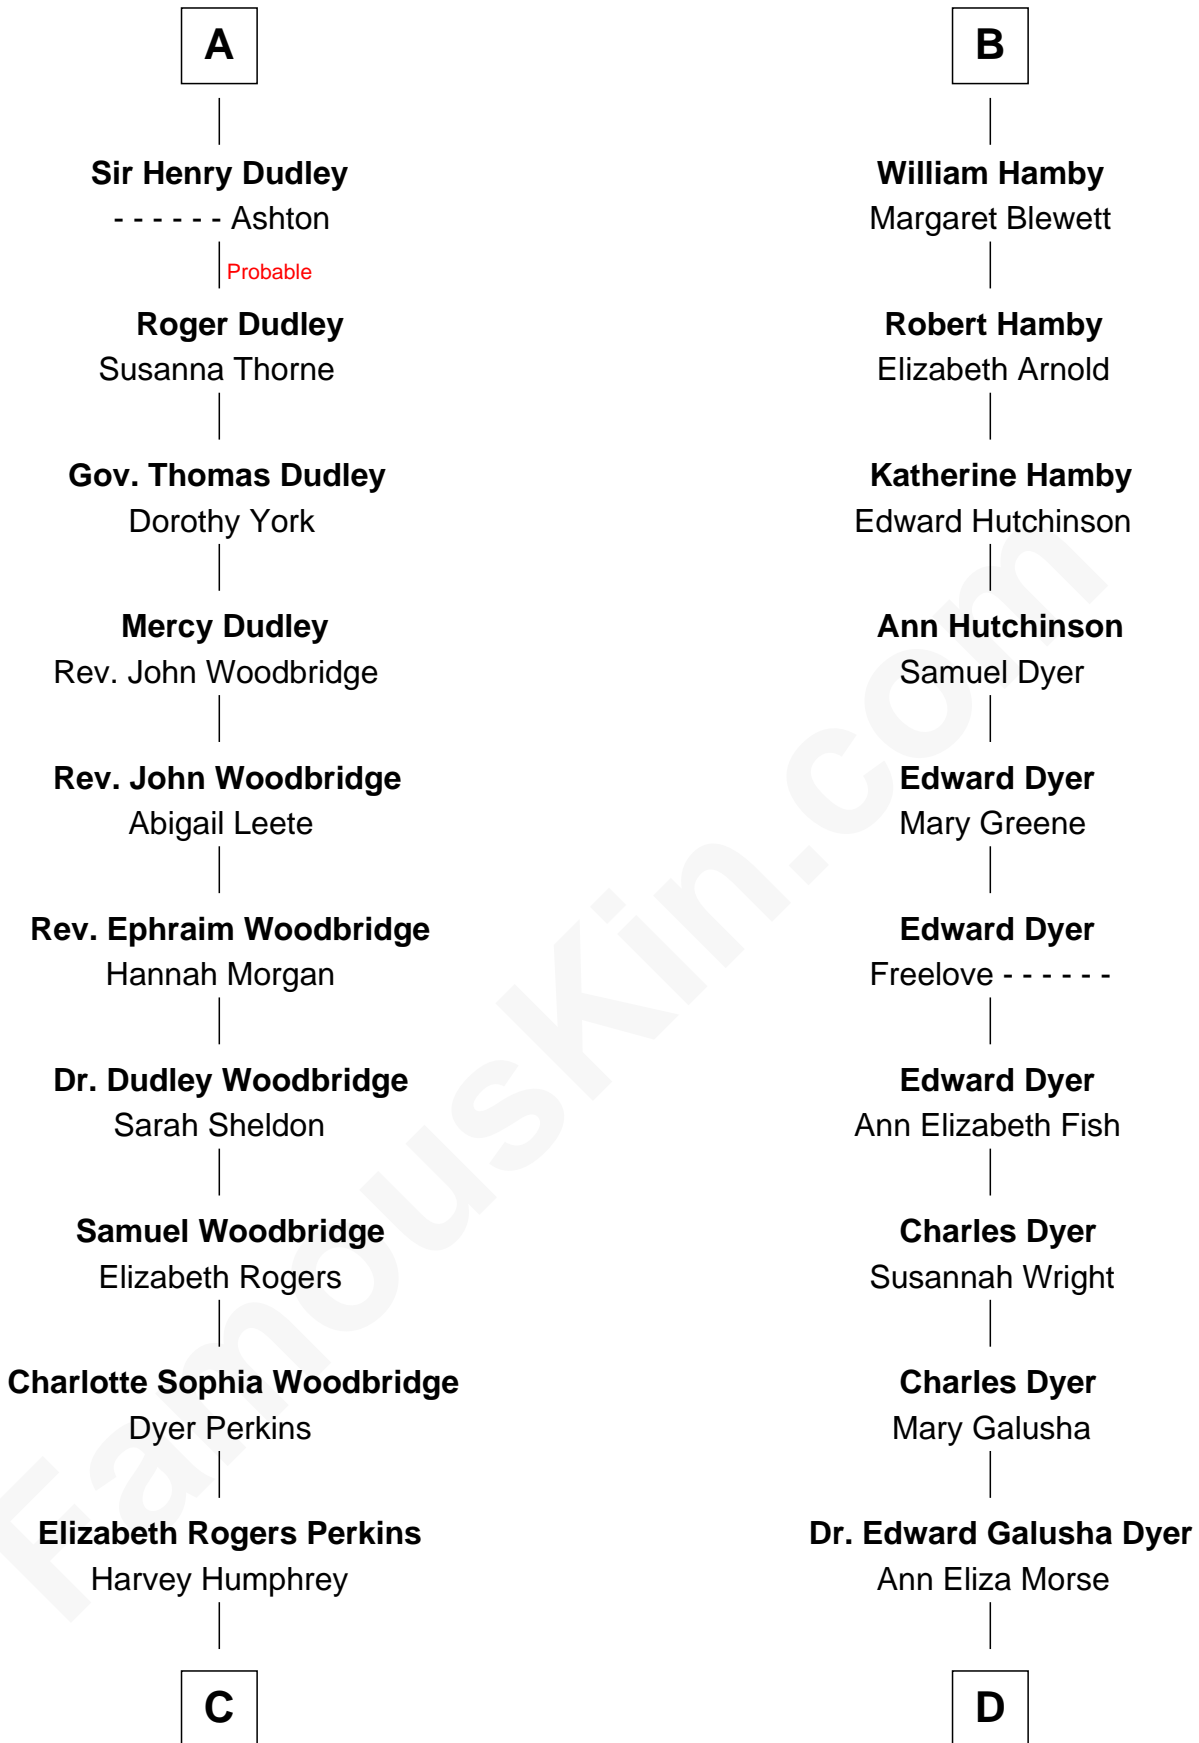

**FamousKin.com**  
**Relationship Chart of**  
**Humphrey Bogart**  
*Movie Actor*

19th cousin 2 times removed of

**Elisabeth Shue**  
*TV and Movie Actress*

**Sir Philip le Despencer**  
 Joan de Cobham

**C**

**John Perkins Humphrey**

Frances Dewey Churchill

**Maud Humphrey**

Dr. Belmont Deforest Bogart

**Humphrey Bogart**

*Movie Actor*

**D**

**Emily Almira Dyer**

Alexander Hunter Gunn

**Alexander Hunter Gunn**

Harriet Grace Brewster Willcox

**Mary Brewster Gunn**

Adoniram Judson Wells

**Anne Brewster Wells**

James William Shue