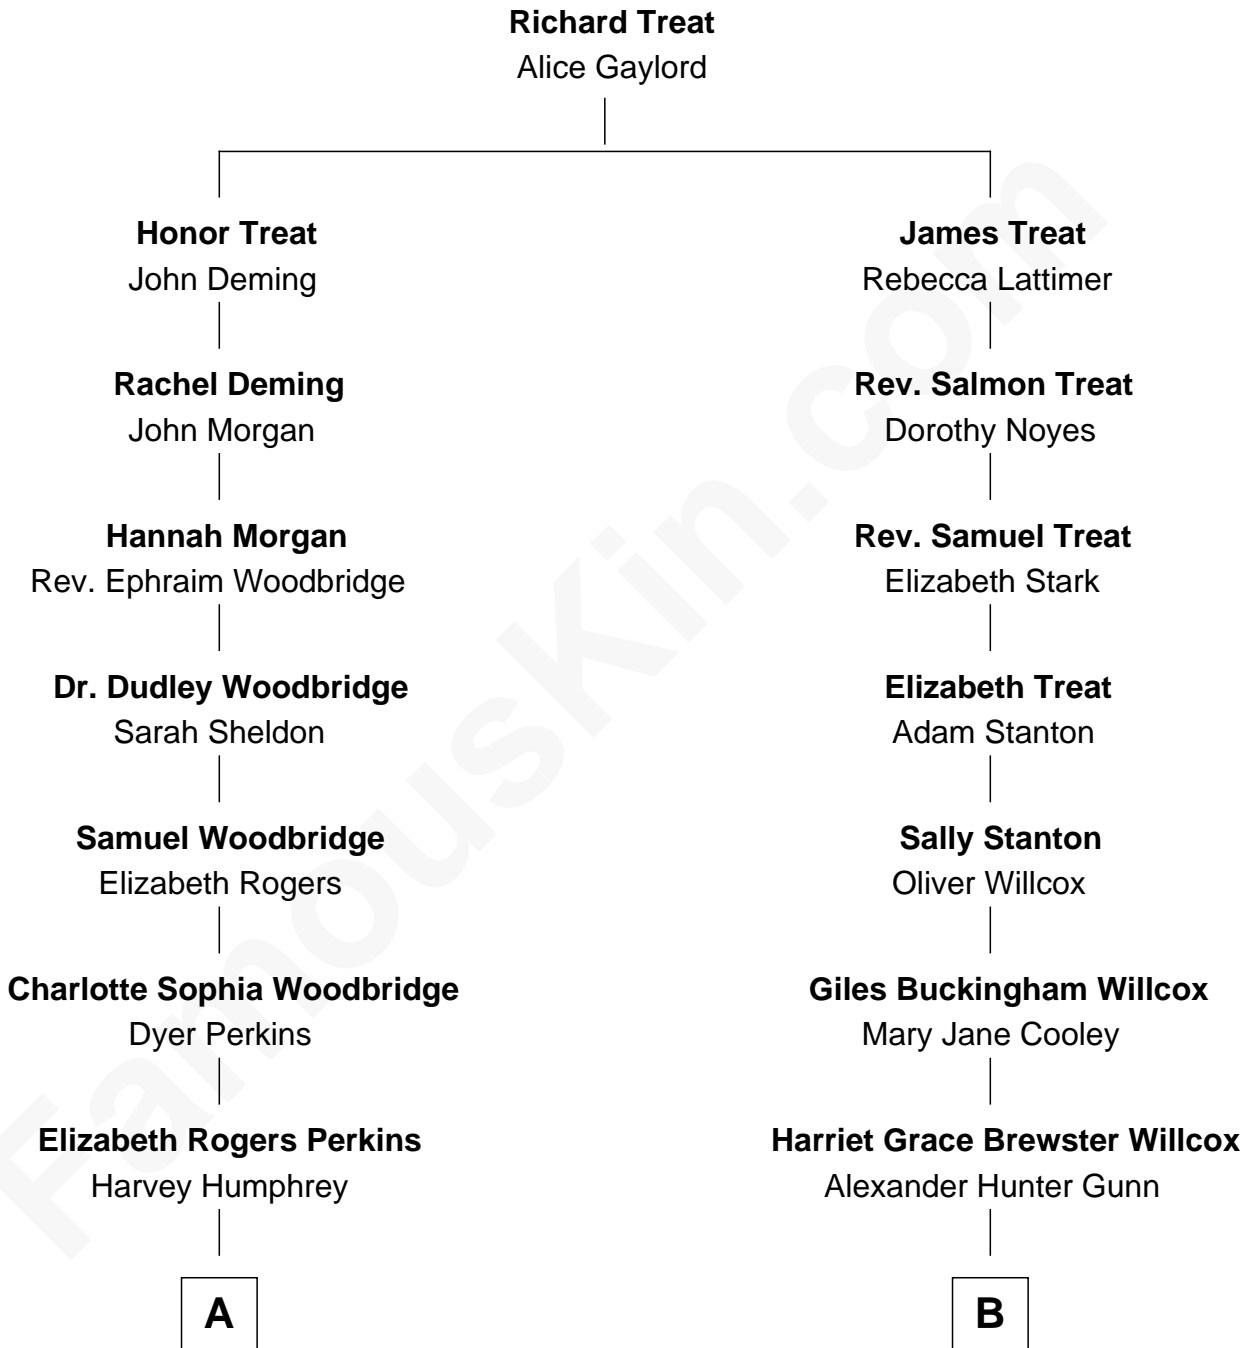

FamousKin.com Relationship Chart of

Humphrey Bogart

Movie Actor

9th cousin of

Elisabeth Shue

TV and Movie Actress

FamousKin.com