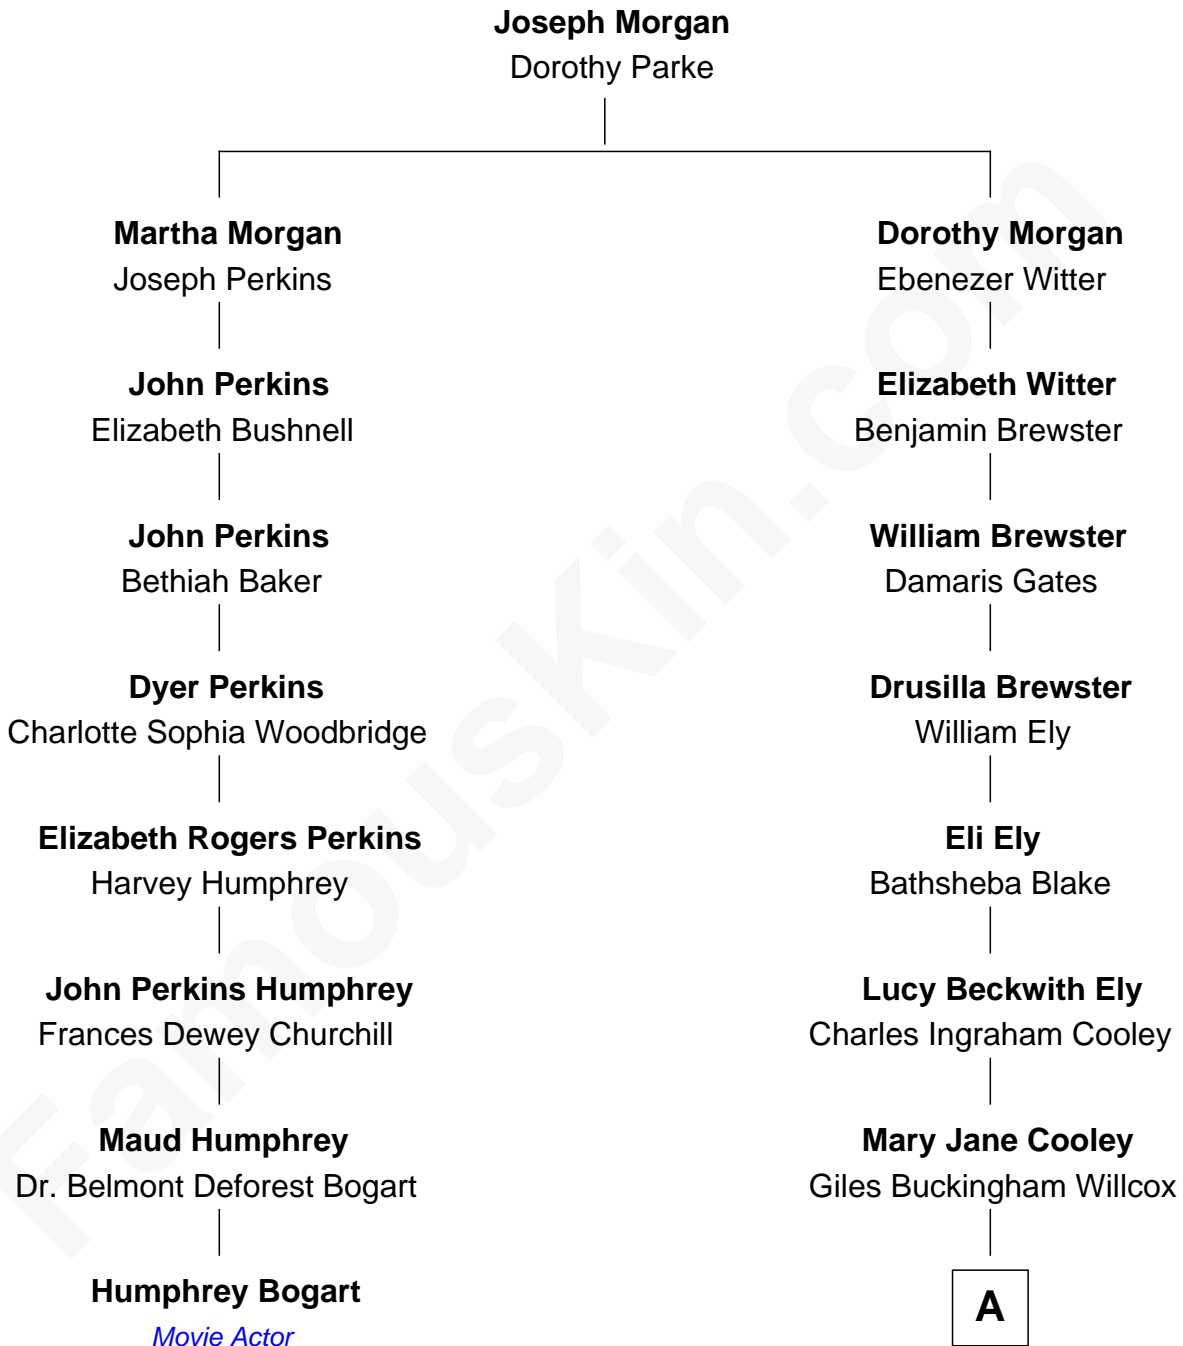

FamousKin.com
Relationship Chart of
Humphrey Bogart
Movie Actor

7th cousin 3 times removed of

Elisabeth Shue
TV and Movie Actress

A

Harriet Grace Brewster Willcox

Alexander Hunter Gunn

Mary Brewster Gunn

Adoniram Judson Wells

Anne Brewster Wells

James William Shue

Elisabeth Shue

TV and Movie Actress