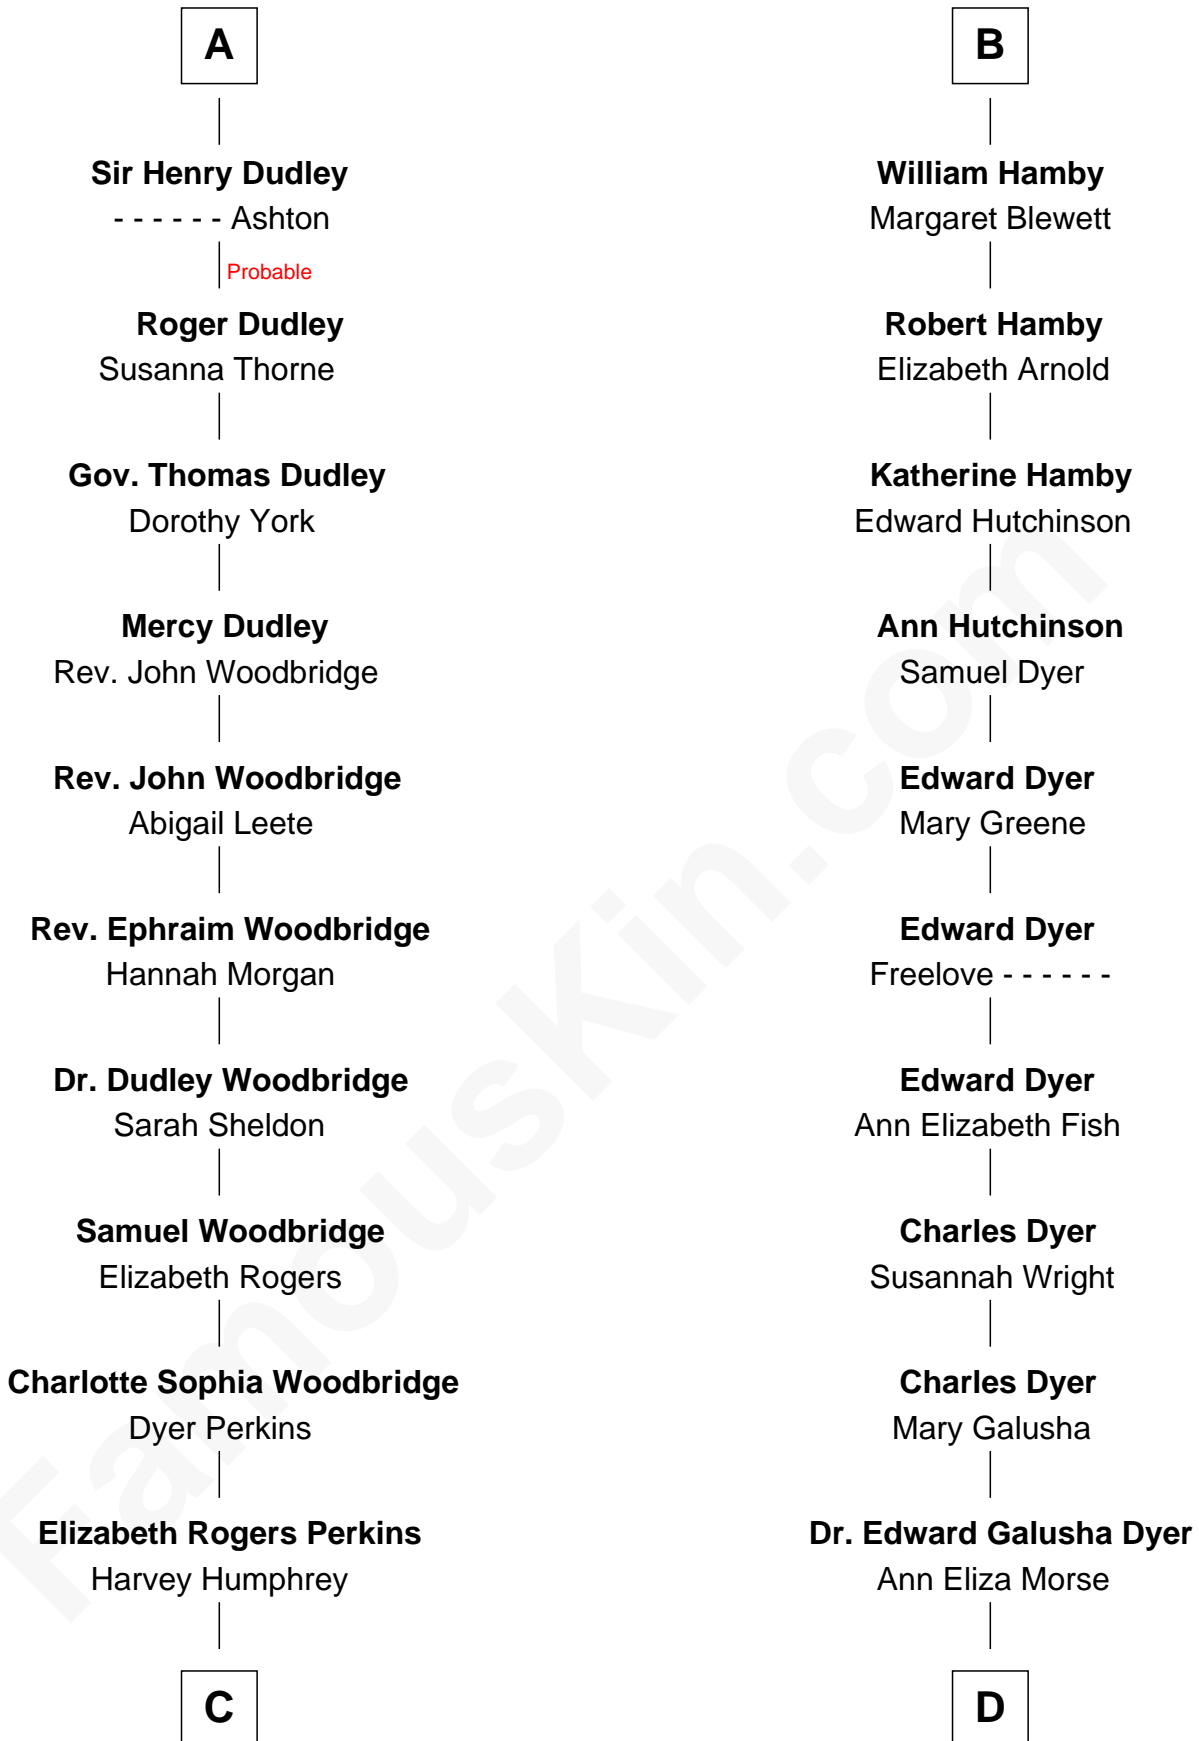

FamousKin.com
Relationship Chart of
Humphrey Bogart
Movie Actor

19th cousin 2 times removed of

Andrew Shue
TV Actor

Sir Philip le Despencer
 Joan de Cobham

C

John Perkins Humphrey
Frances Dewey Churchill

Maud Humphrey
Dr. Belmont Deforest Bogart

Humphrey Bogart
Movie Actor

D

Emily Almira Dyer
Alexander Hunter Gunn

Alexander Hunter Gunn
Harriet Grace Brewster Willcox

Mary Brewster Gunn
Adoniram Judson Wells

Anne Brewster Wells
James William Shue

Andrew Shue
TV Actor