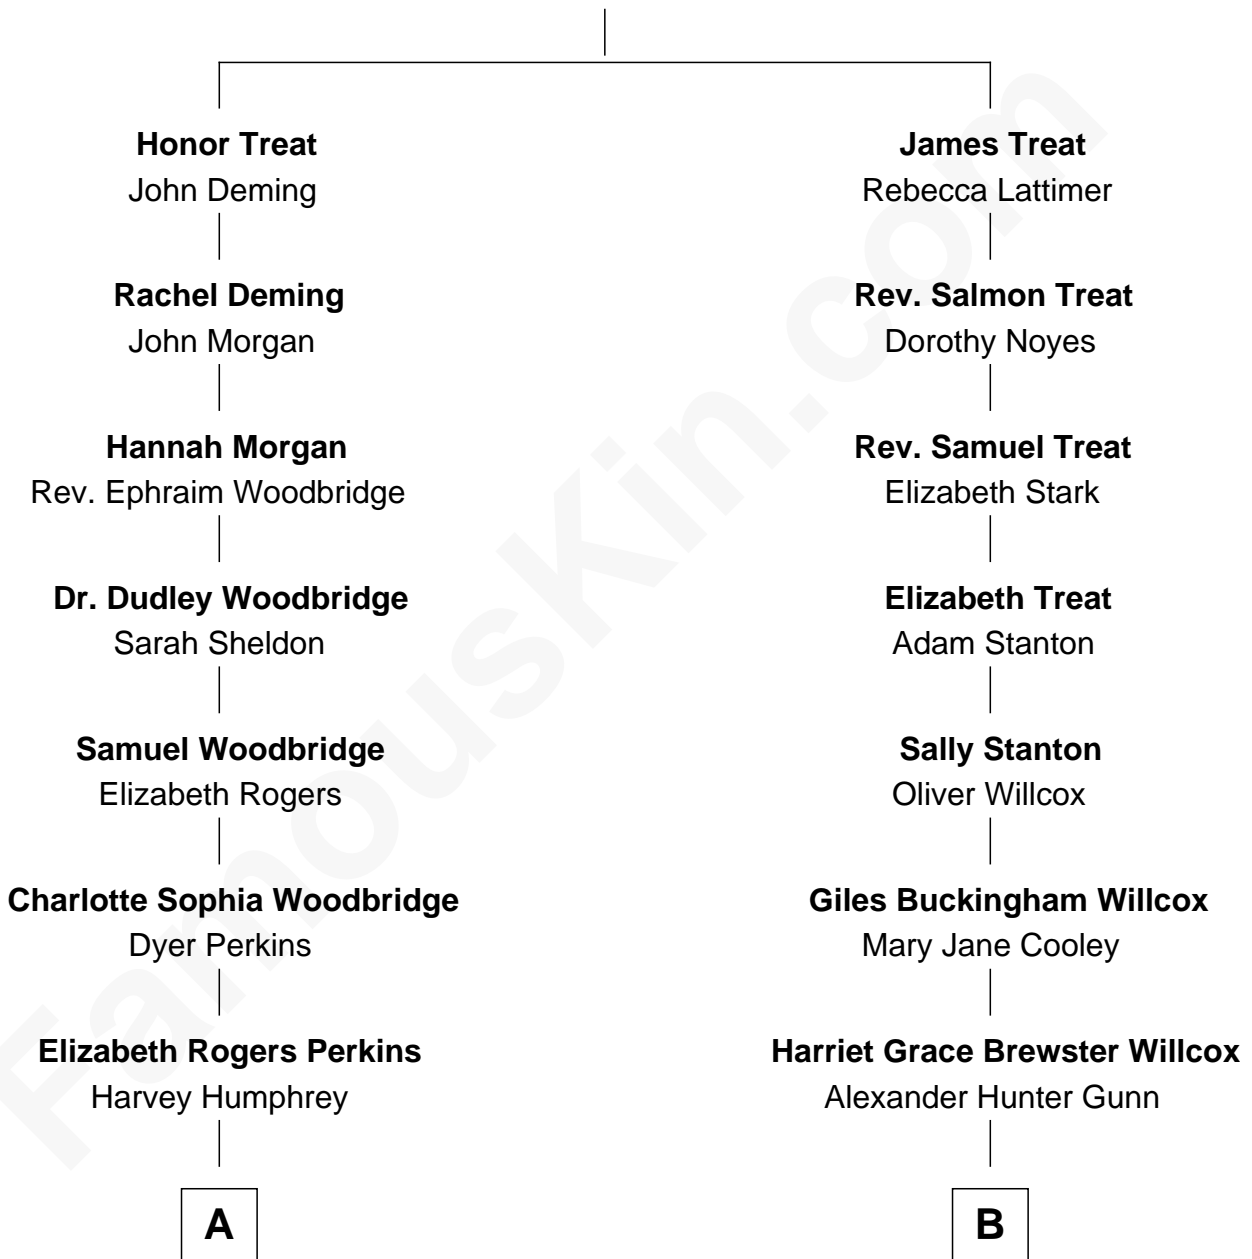

FamousKin.com Relationship Chart of

Humphrey Bogart

Movie Actor

9th cousin of

Andrew Shue

TV Actor

Richard Treat

Alice Gaylord

Andrew Shue photo by [Alan Light](#) (CC BY 2.0)