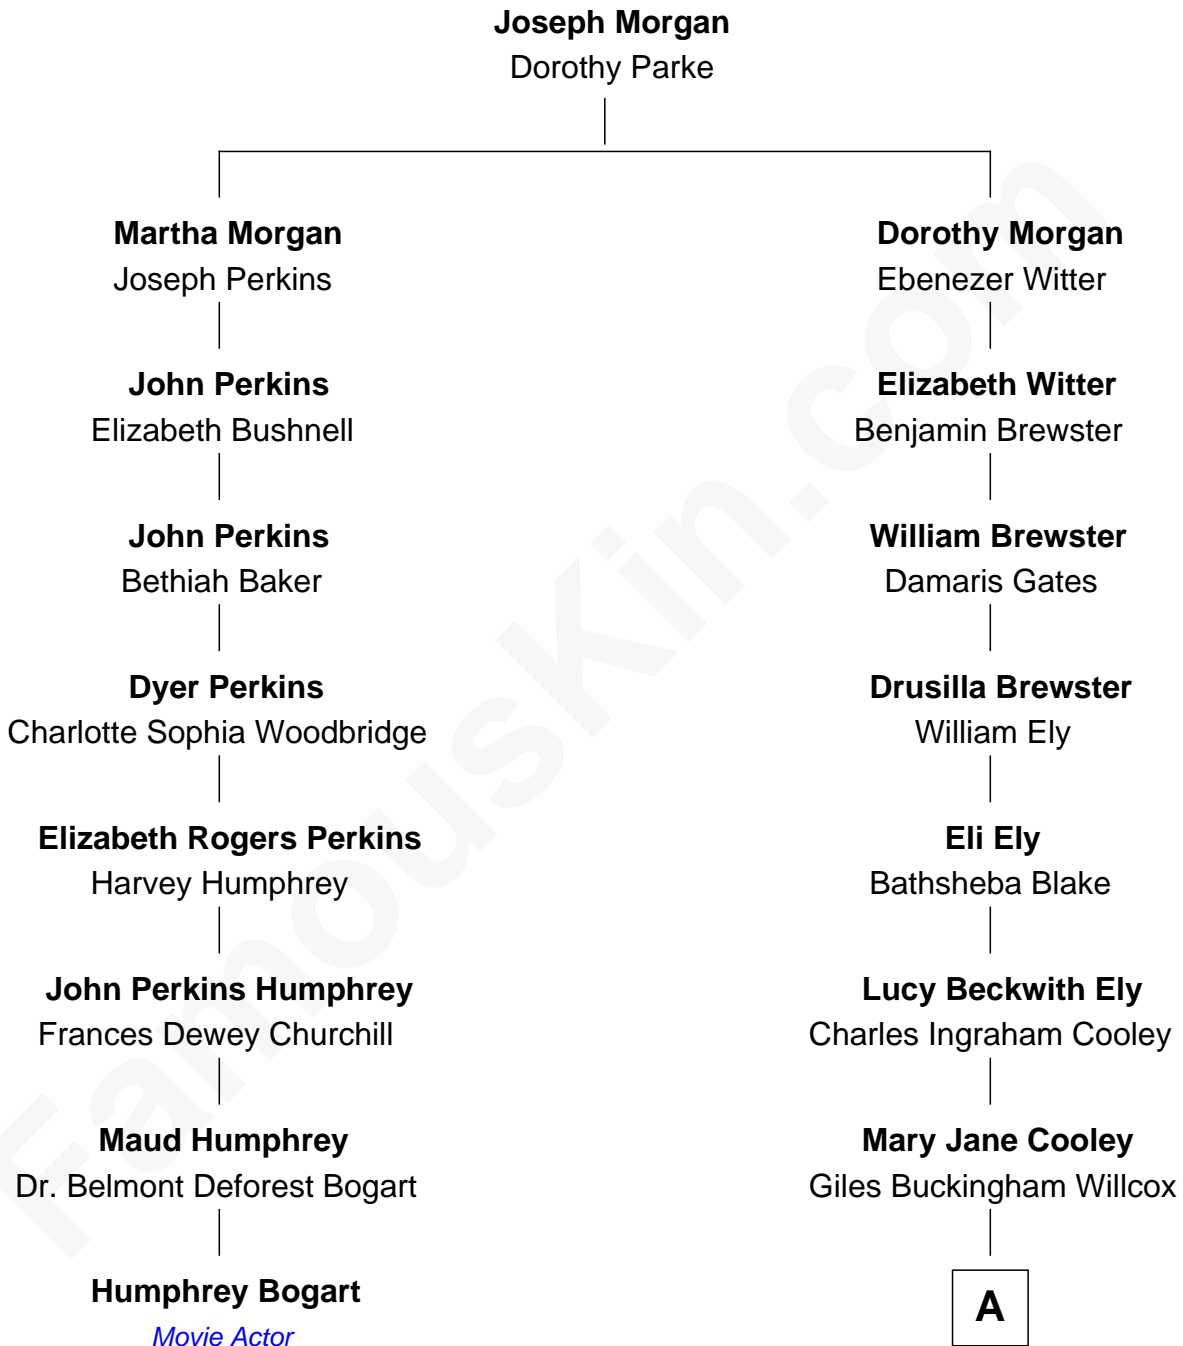

FamousKin.com
Relationship Chart of
Humphrey Bogart
Movie Actor

7th cousin 3 times removed of

Andrew Shue
TV Actor

A

Harriet Grace Brewster Willcox

Alexander Hunter Gunn

Mary Brewster Gunn

Adoniram Judson Wells

Anne Brewster Wells

James William Shue

Andrew Shue

TV Actor