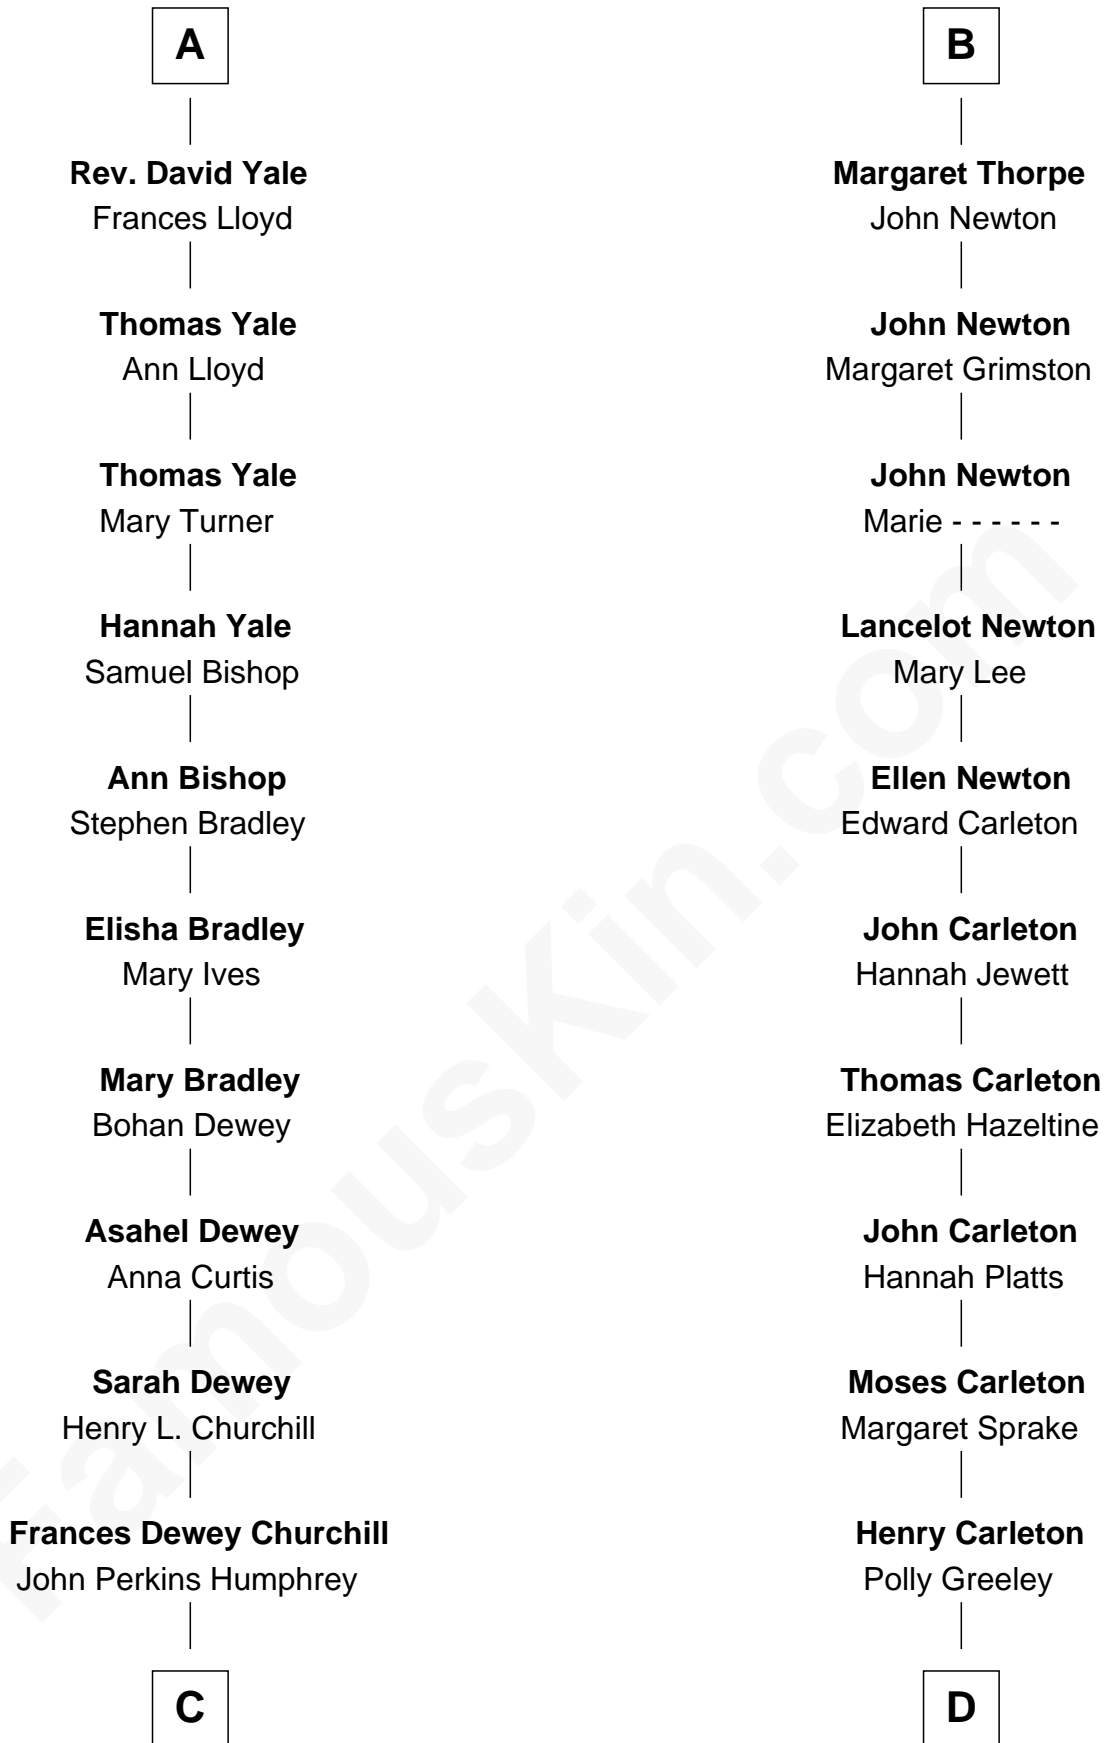

FamousKin.com
Relationship Chart of
Humphrey Bogart
Movie Actor

18th cousin of

Charles A. Pillsbury
Co-Founder of C.A. Pillsbury Co.

C

Maud Humphrey
Dr. Belmont Deforest Bogart

Humphrey Bogart
Movie Actor

D

Margaret Sprague Carleton
George Alfred Pillsbury

Charles A. Pillsbury
Co-Founder of C.A. Pillsbury Co.

FamousKin.com