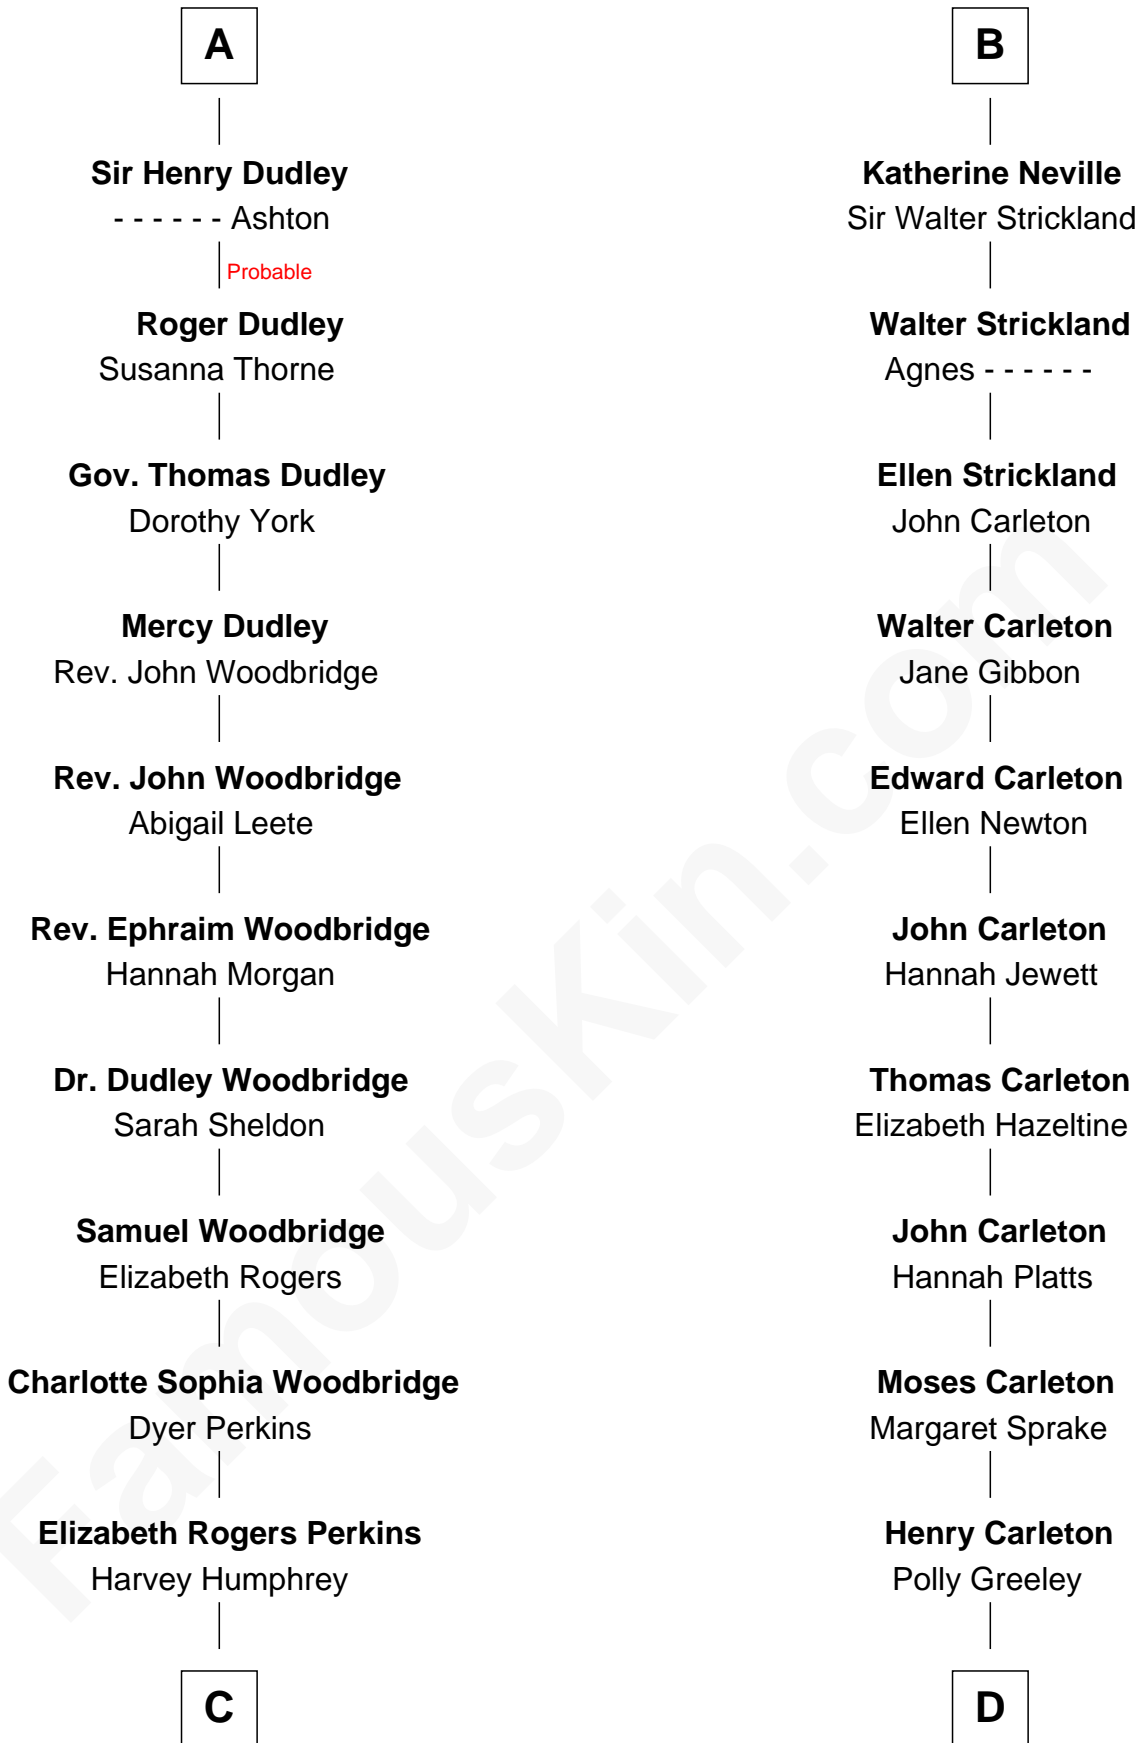

FamousKin.com
Relationship Chart of
Humphrey Bogart
Movie Actor

18th cousin 1 time removed of

Charles A. Pillsbury
Co-Founder of C.A. Pillsbury Co.

C

John Perkins Humphrey

Frances Dewey Churchill

Maud Humphrey

Dr. Belmont Deforest Bogart

Humphrey Bogart

Movie Actor

D

Margaret Sprague Carleton

George Alfred Pillsbury

Charles A. Pillsbury

Co-Founder of C.A. Pillsbury Co.