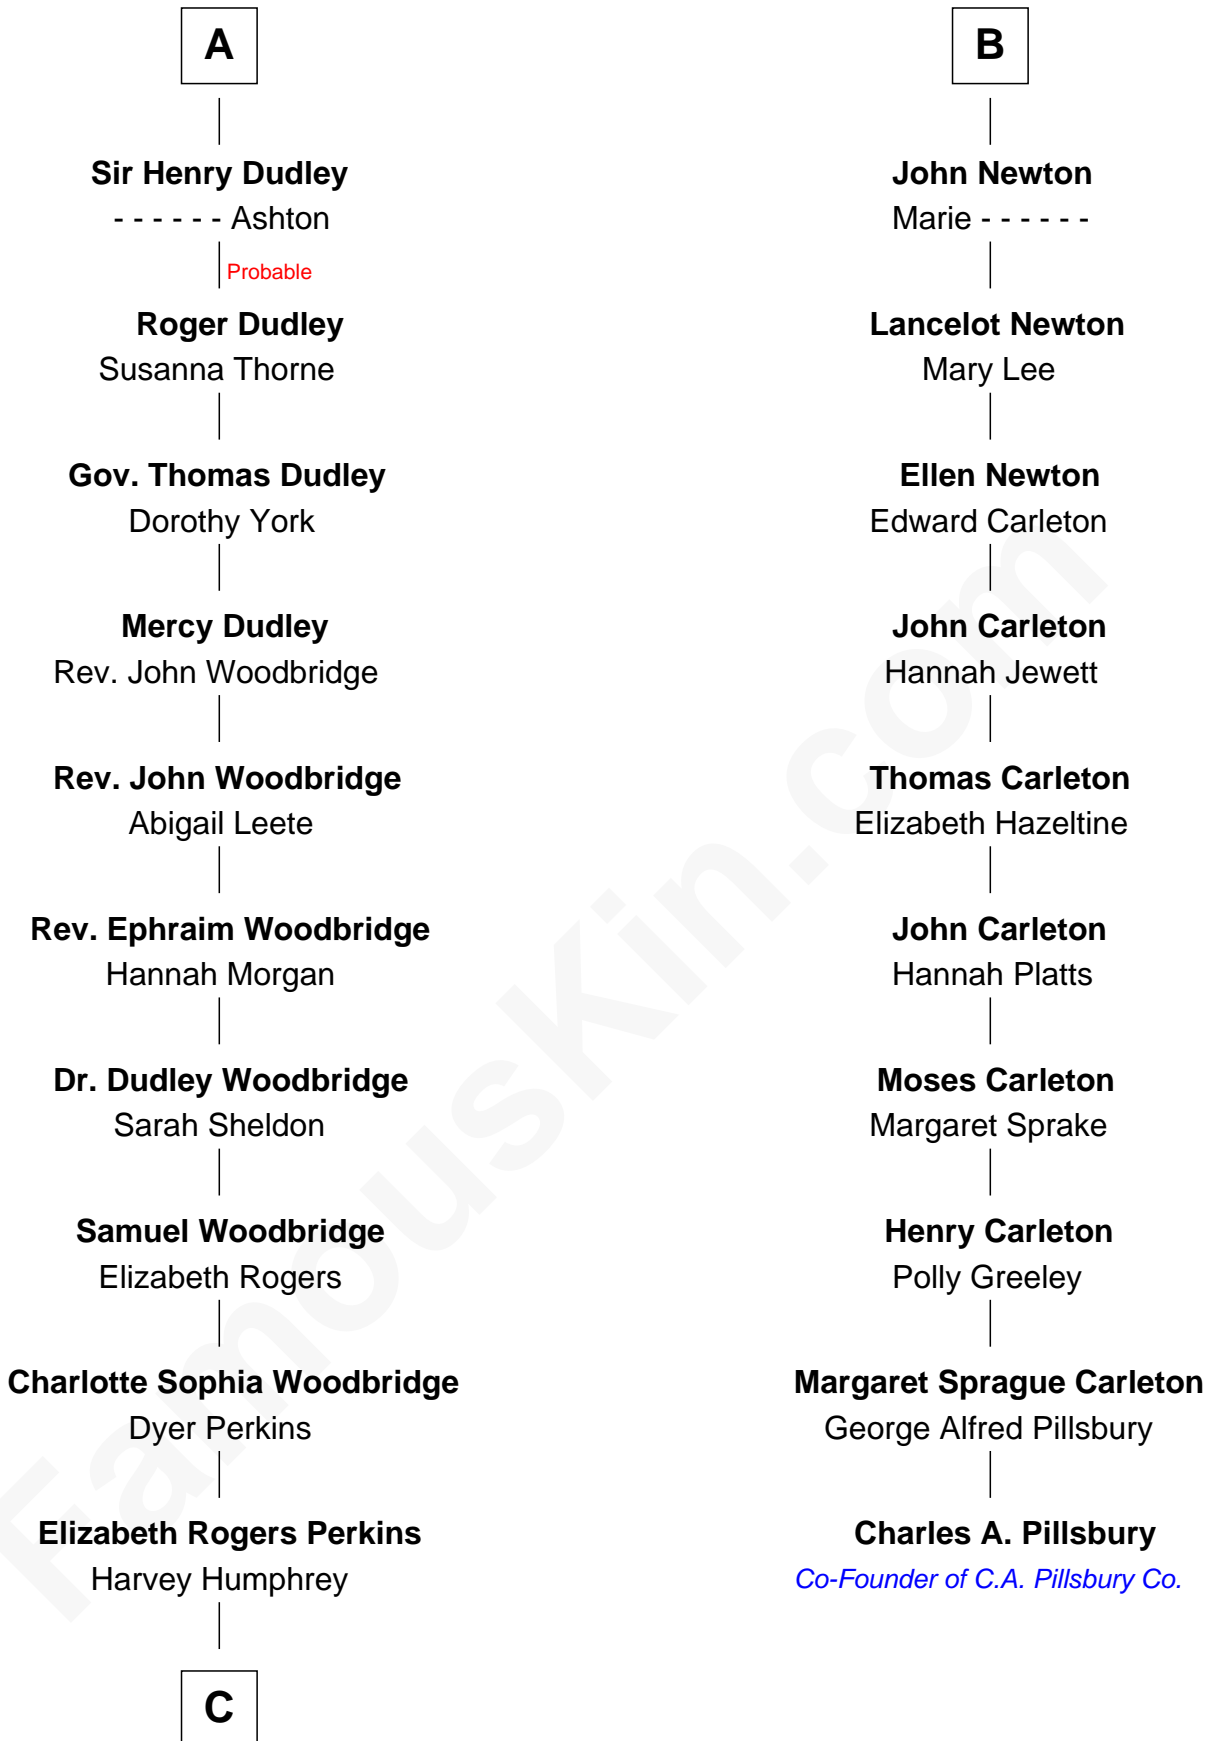

FamousKin.com
Relationship Chart of
Humphrey Bogart
Movie Actor

16th cousin 3 times removed of

Charles A. Pillsbury
Co-Founder of C.A. Pillsbury Co.

C

—
John Perkins Humphrey

Frances Dewey Churchill

—
Maud Humphrey

Dr. Belmont Deforest Bogart

—
Humphrey Bogart

Movie Actor

FamousKin.com