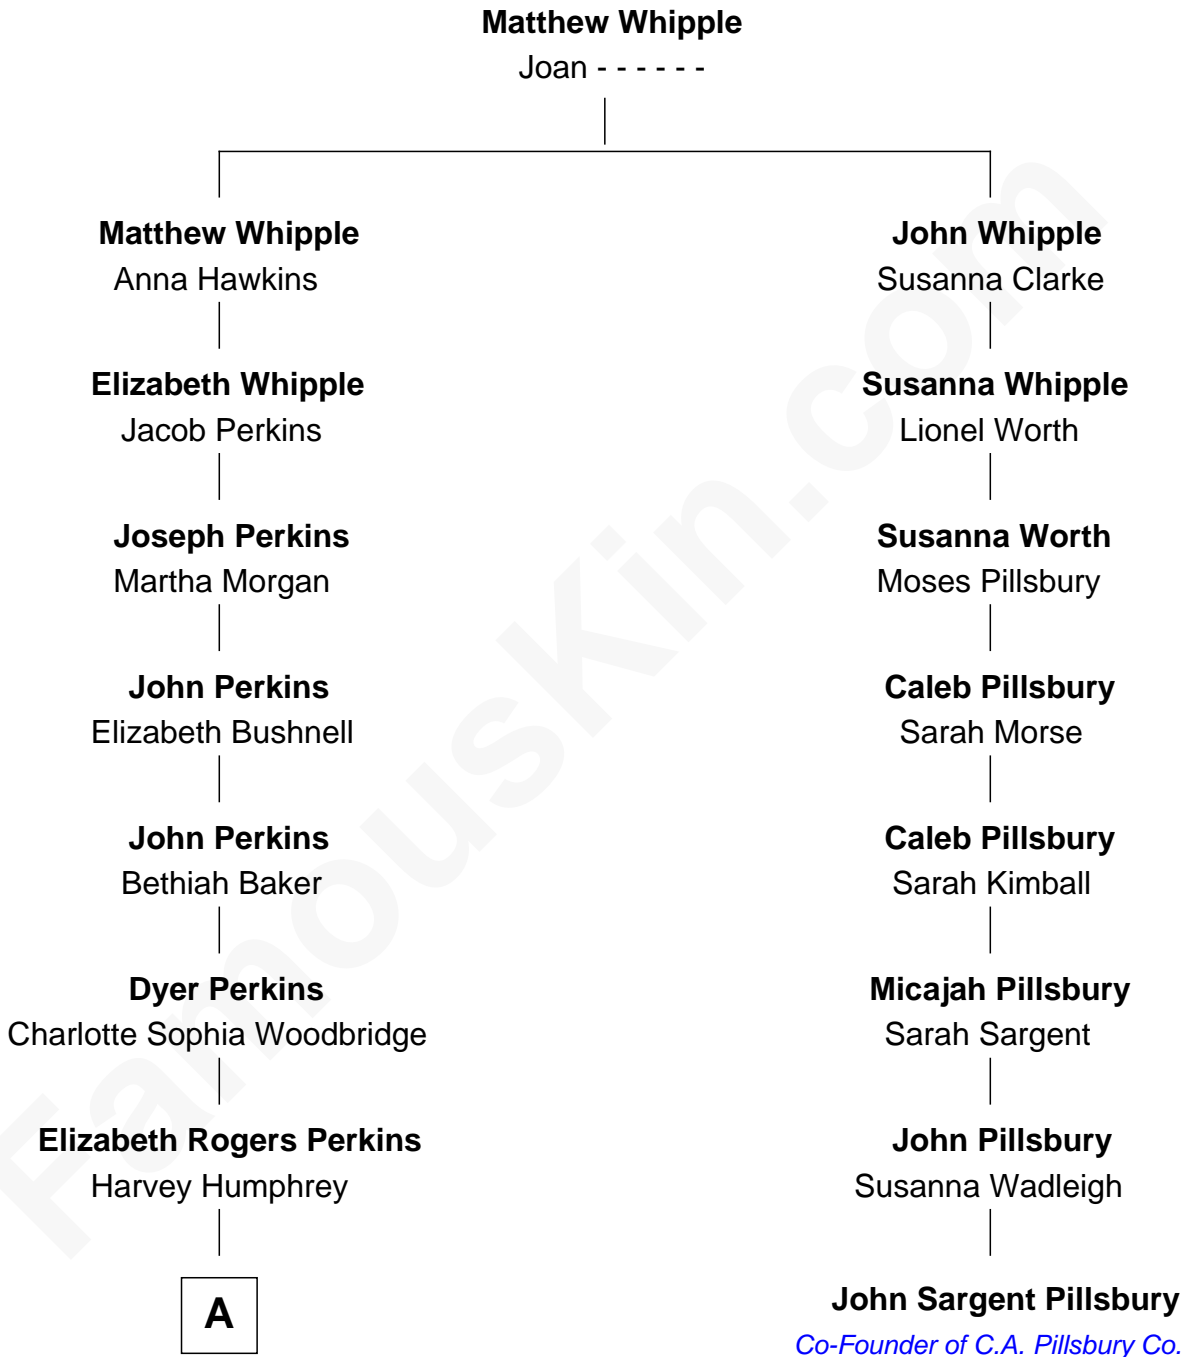

FamousKin.com
Relationship Chart of
Humphrey Bogart
Movie Actor

7th cousin 2 times removed of
John Sargent Pillsbury
Co-Founder of C.A. Pillsbury Co.

A

John Perkins Humphrey

Frances Dewey Churchill

Maud Humphrey

Dr. Belmont Deforest Bogart

Humphrey Bogart

Movie Actor

FamousKin.com