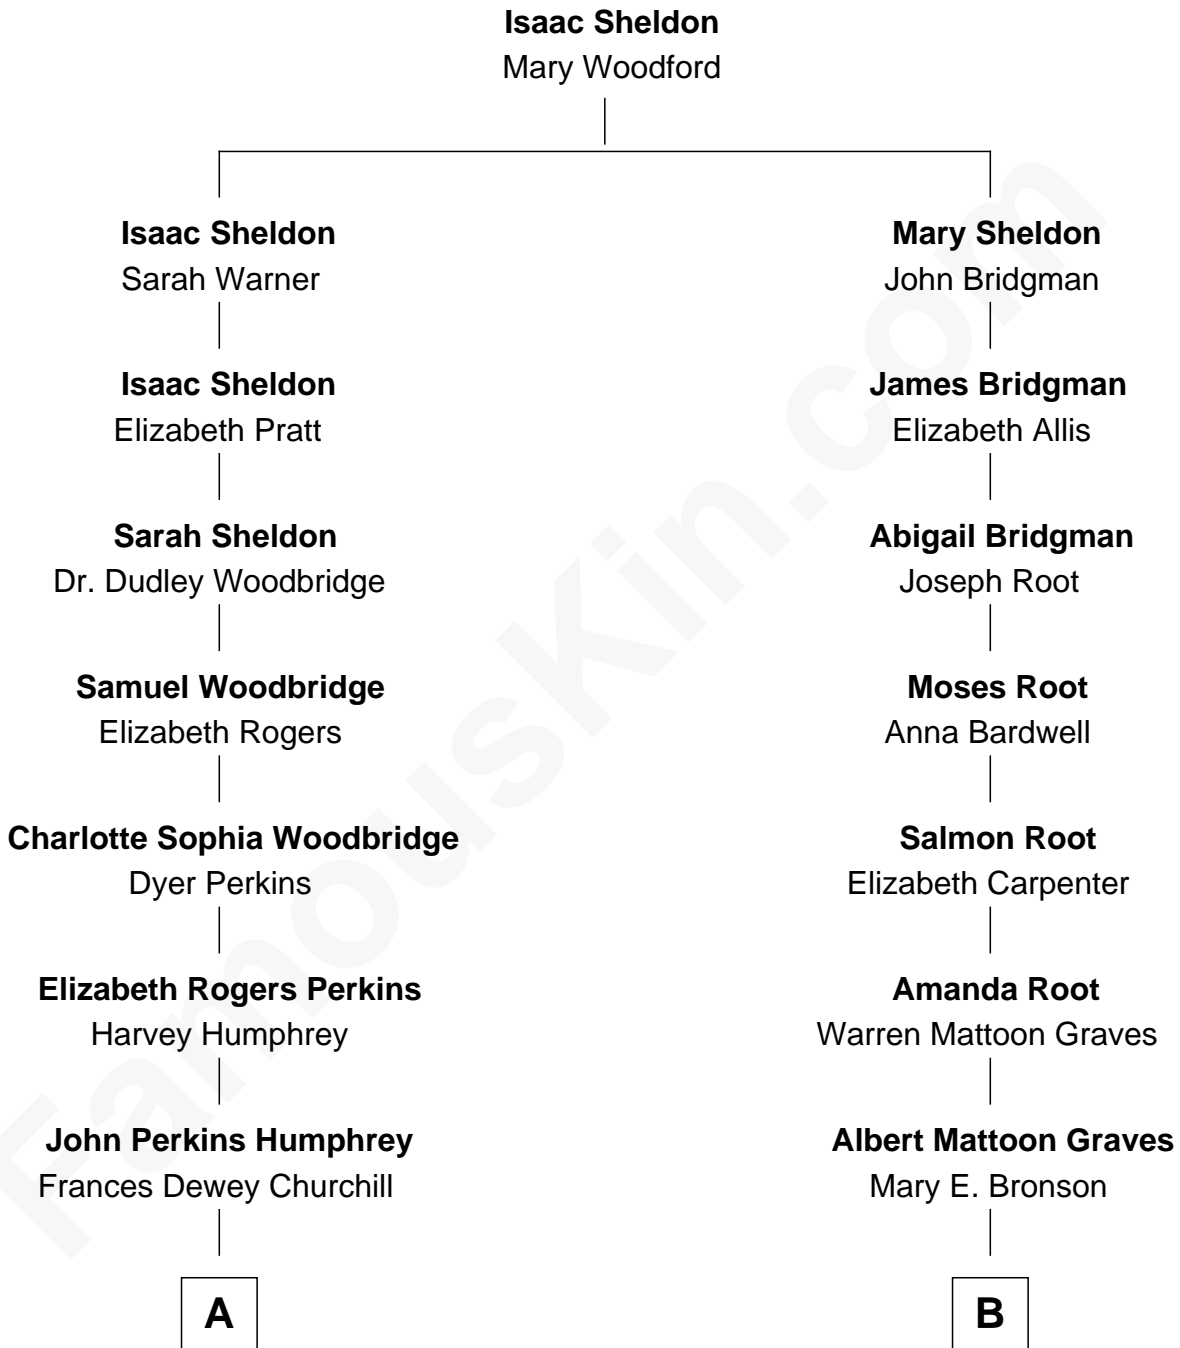

FamousKin.com
Relationship Chart of
Humphrey Bogart
Movie Actor

8th cousin 1 time removed of

John Lithgow
Stage, TV, and Movie Actor

FamousKin.com