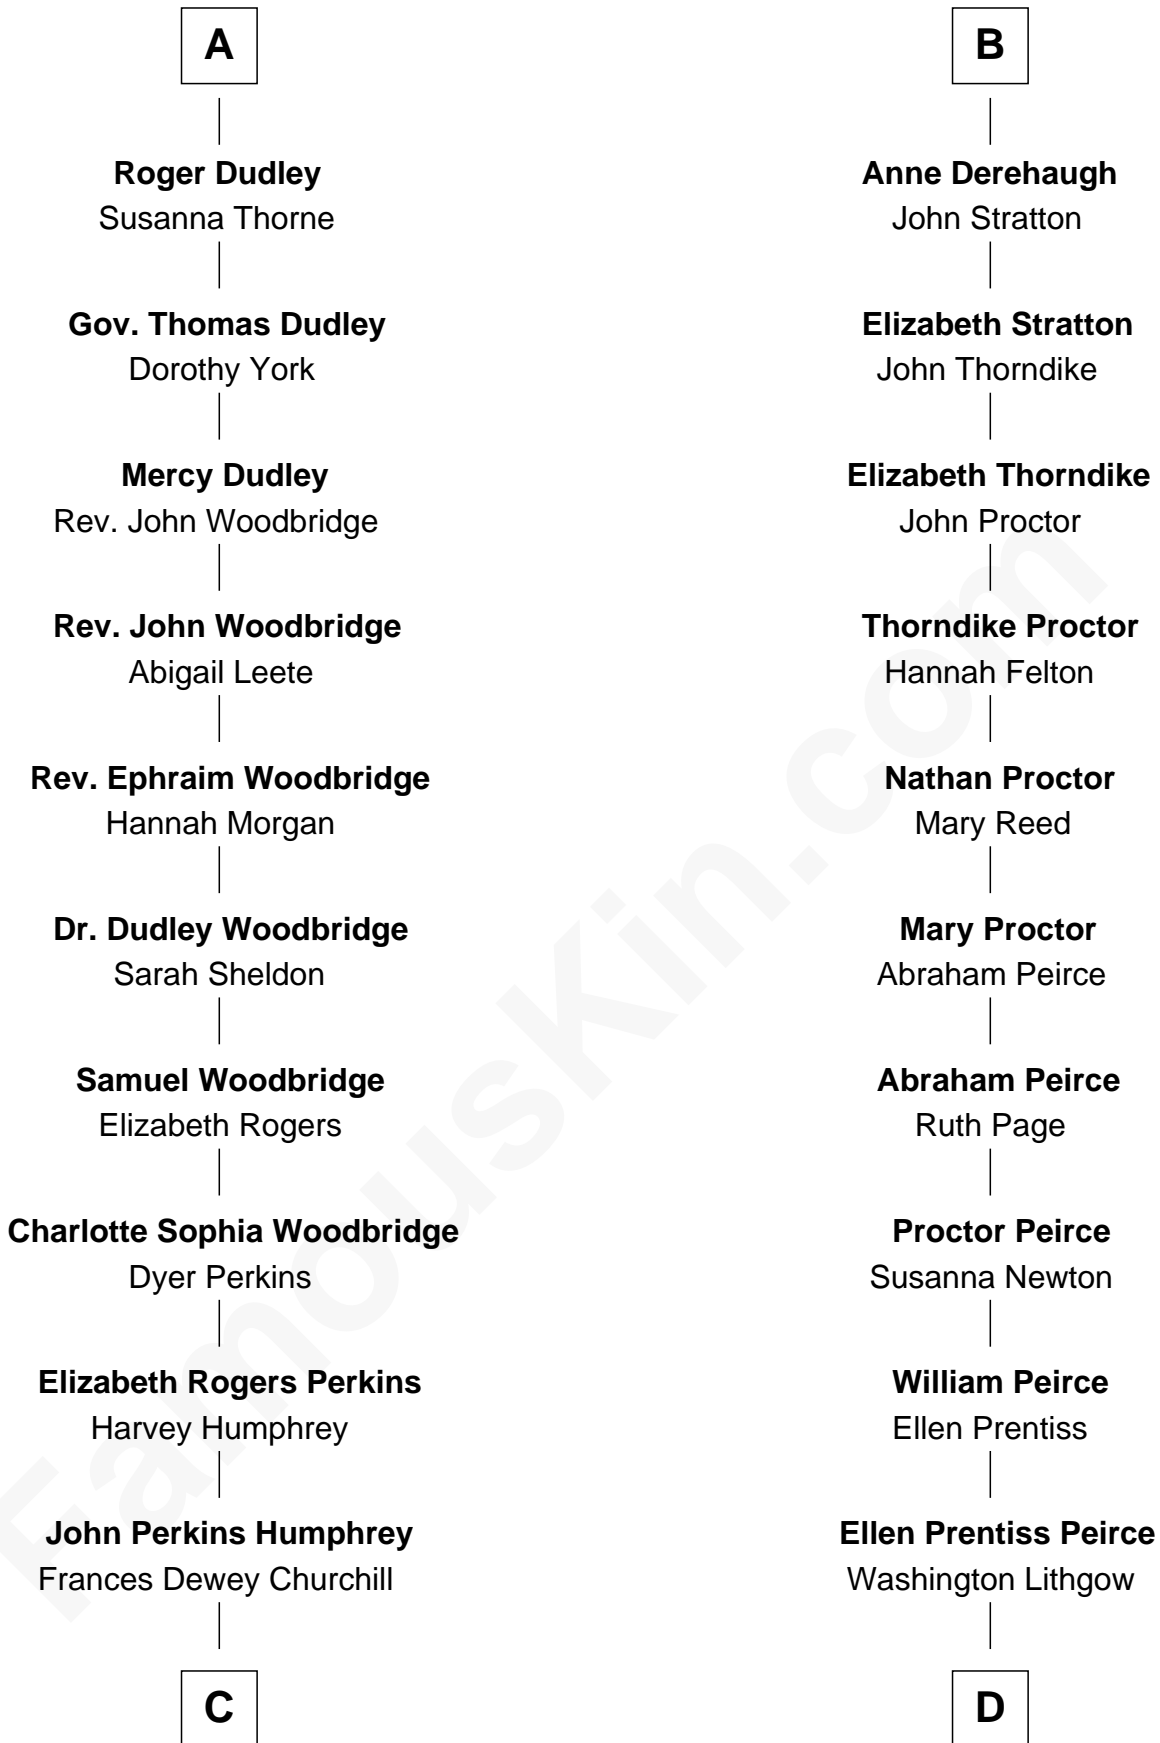

FamousKin.com
Relationship Chart of
Humphrey Bogart
Movie Actor

18th cousin 1 time removed of
John Lithgow
Stage, TV, and Movie Actor

FamousKin.com