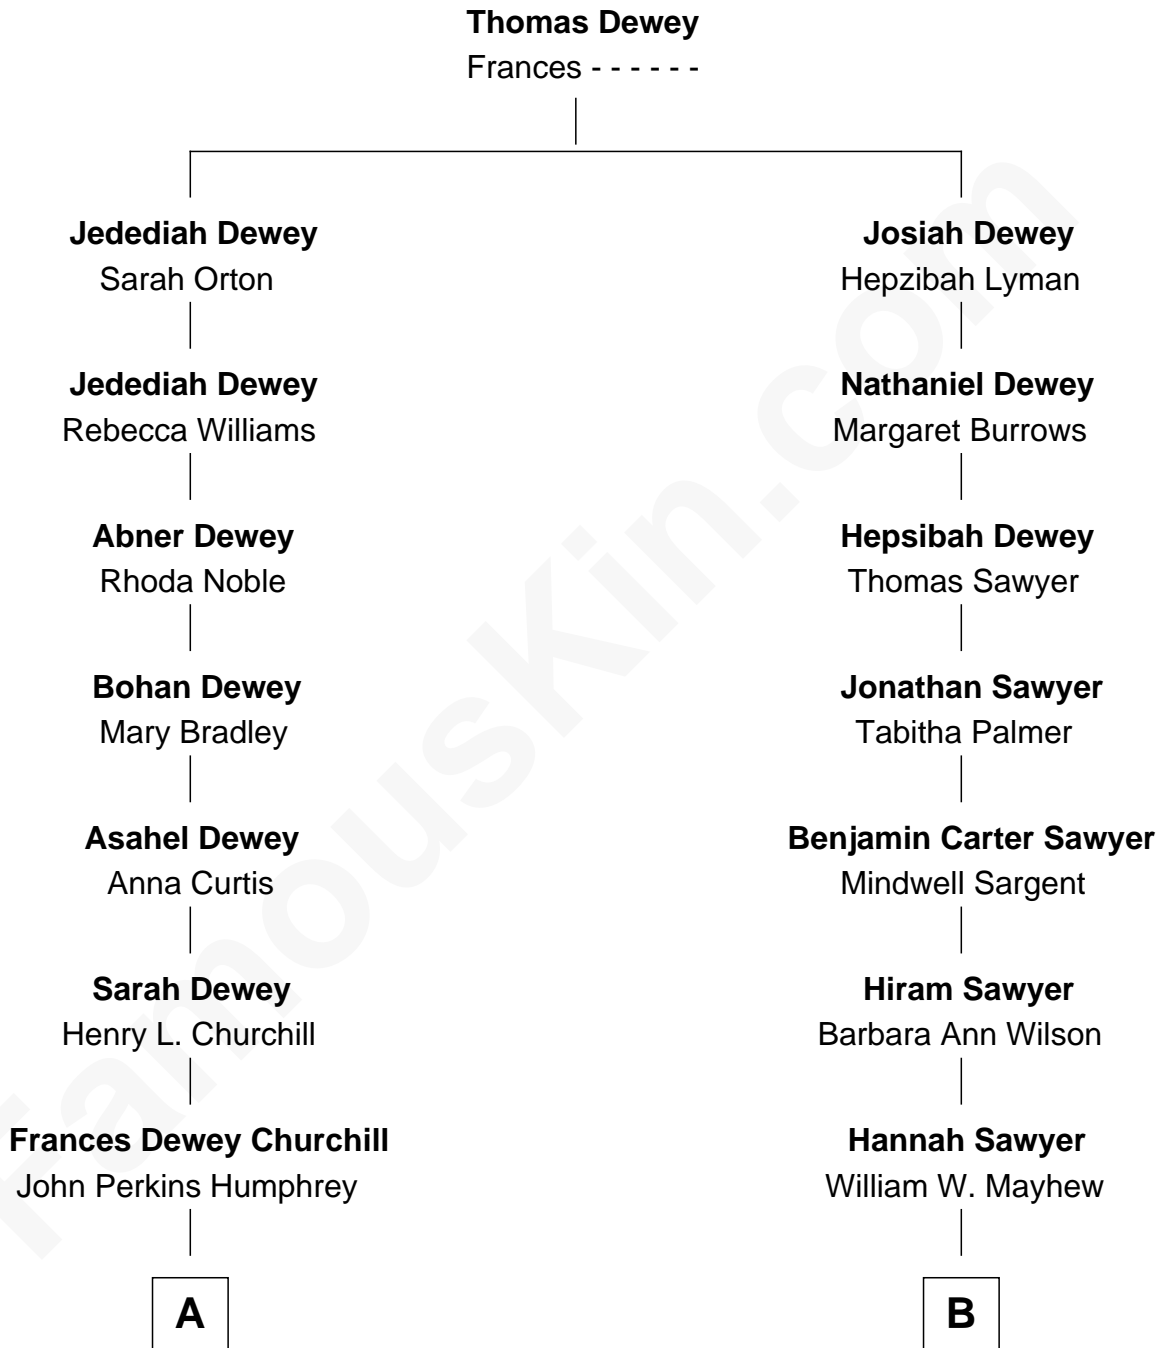

FamousKin.com
Relationship Chart of
Humphrey Bogart
Movie Actor

8th cousin 2 times removed of
David Hyde Pierce
Stage, TV, and Movie Actor

A

Maud Humphrey
Dr. Belmont Deforest Bogart

Humphrey Bogart
Movie Actor

B

Sarah B. Mayhew
Rev. Thomas Bennett Hughes

Lorado Thomas Hughes
Mildred E. Sherman

Laura Marie Hughes
George Hyde Pierce

David Hyde Pierce
Stage, TV, and Movie Actor

FamousKin.com