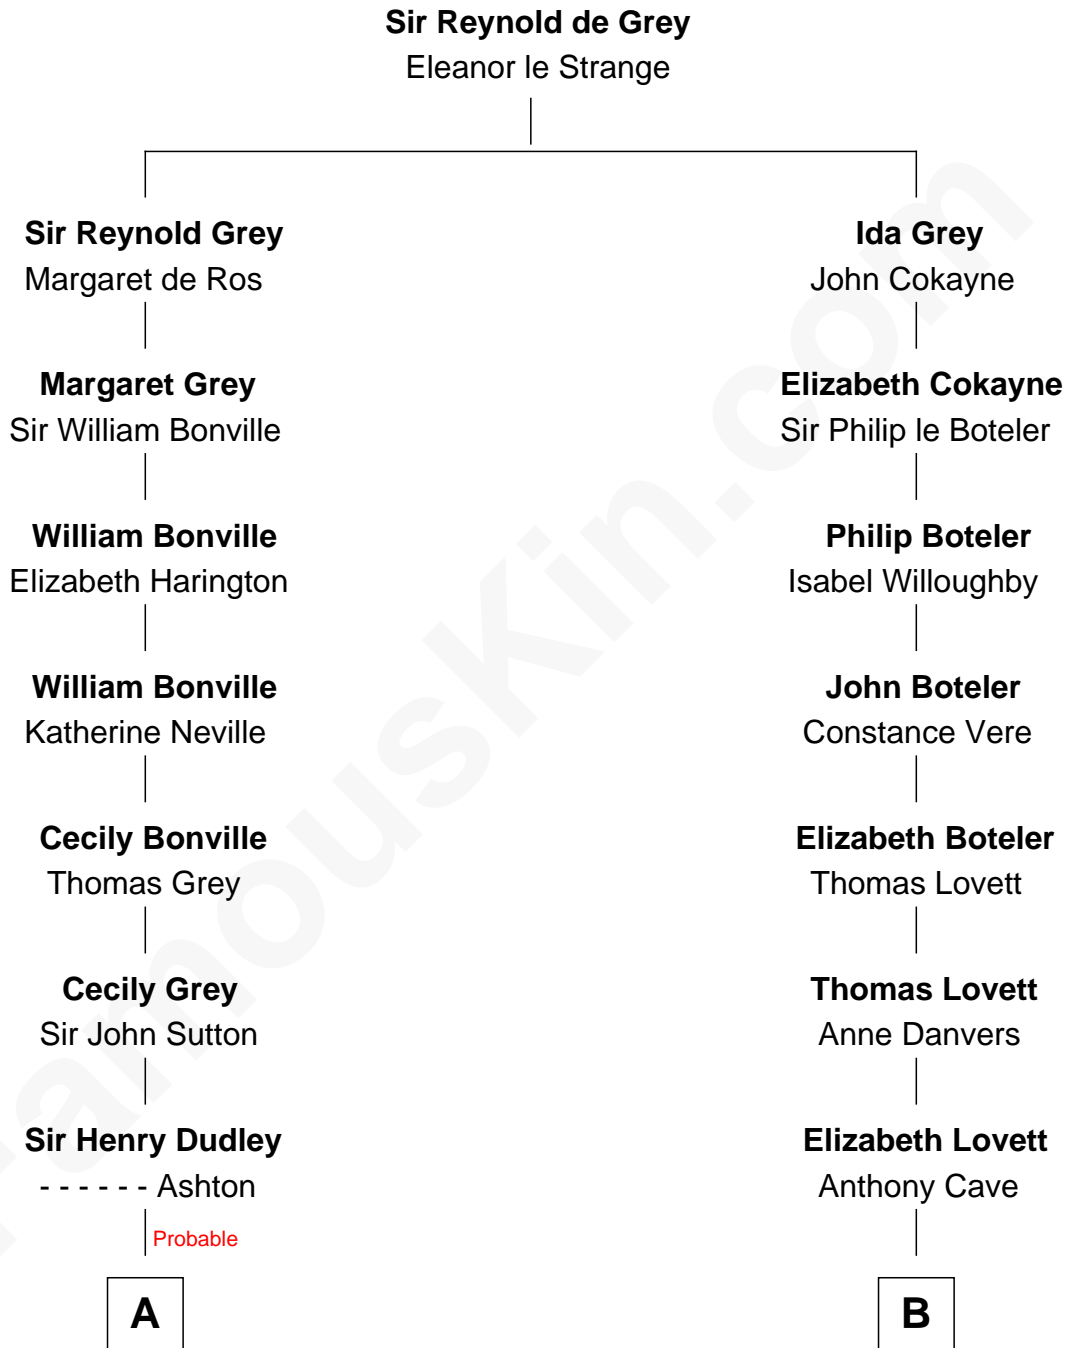

FamousKin.com
Relationship Chart of
Humphrey Bogart
Movie Actor

18th cousin 1 time removed of
John McCain
U.S. Senator from Arizona

C

Maud Humphrey
Dr. Belmont Deforest Bogart

Humphrey Bogart
Movie Actor

D

Katherine Davey Vault
Adm. John Sidney McCain

Adm. John Sidney McCain
Roberta Wright

John McCain
U.S. Senator from Arizona

FamousKin.com