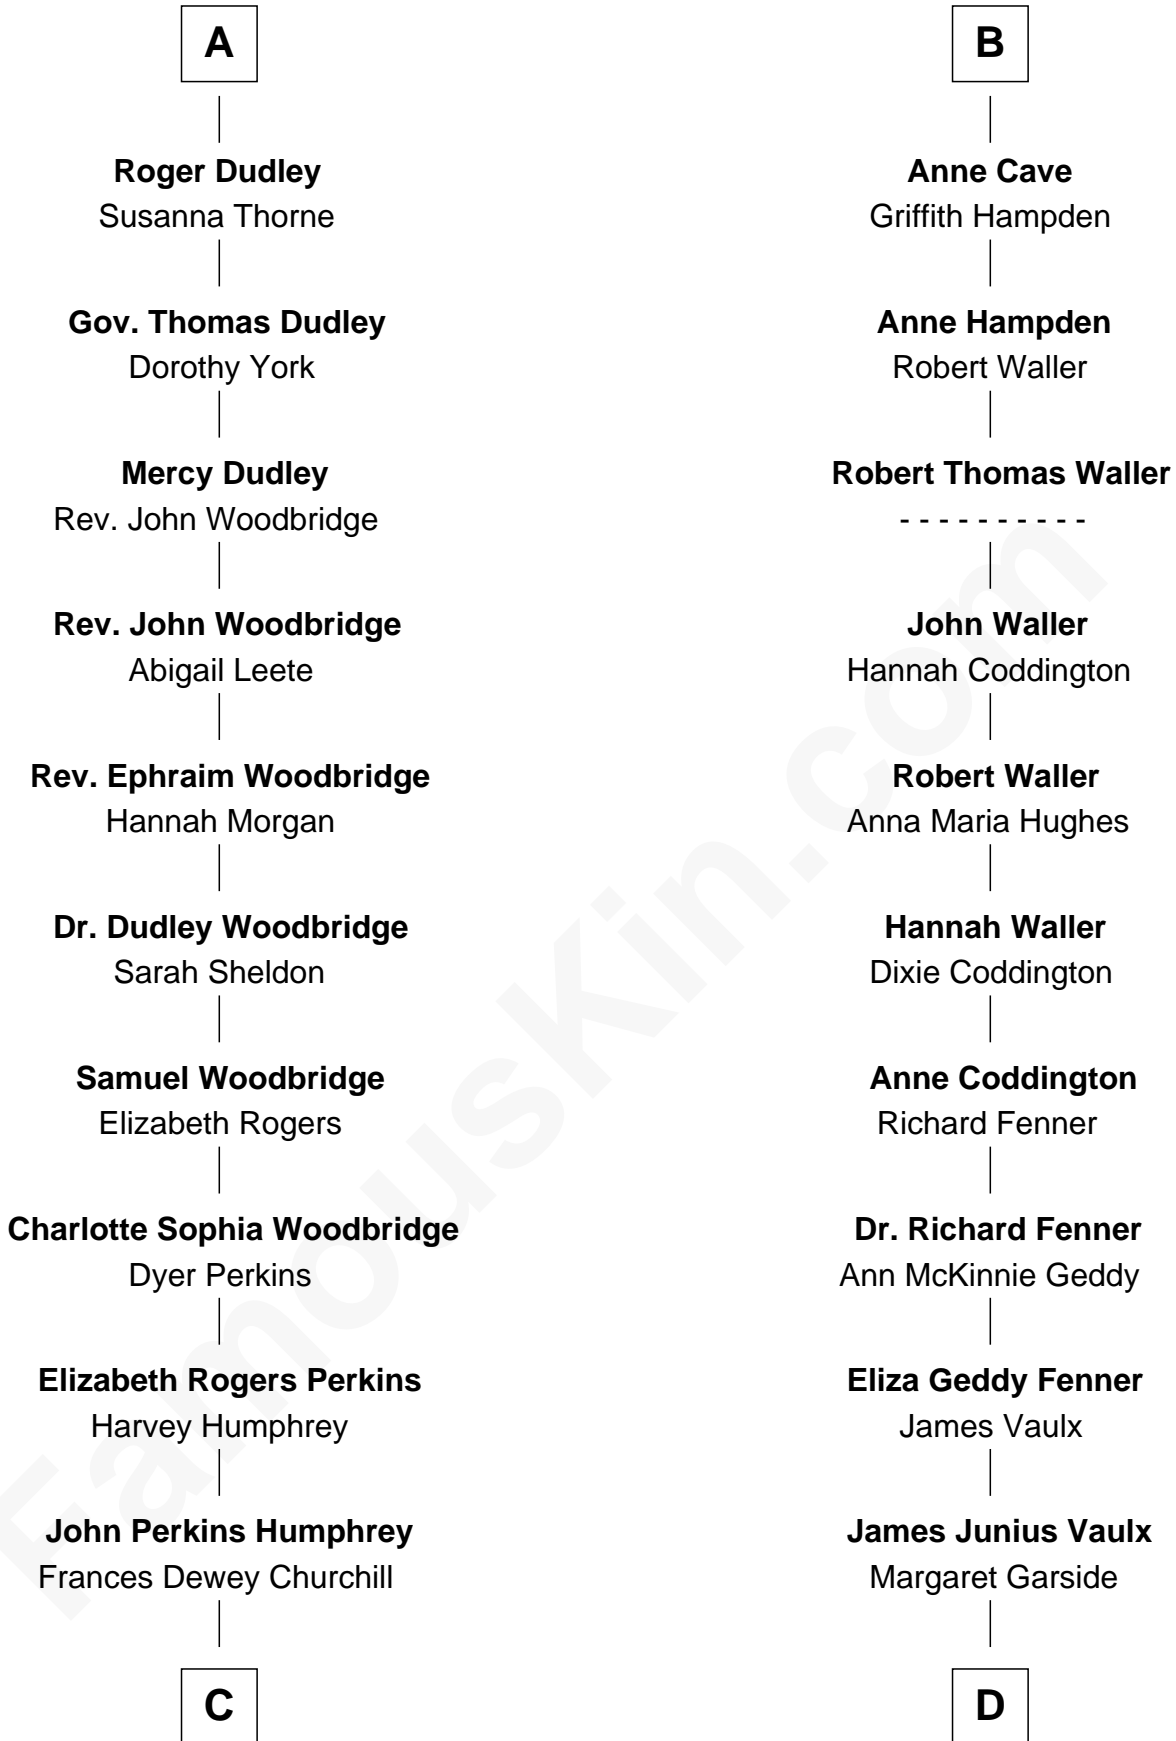

FamousKin.com
Relationship Chart of
Humphrey Bogart
Movie Actor

18th cousin 1 time removed of
John McCain
U.S. Senator from Arizona

C

Maud Humphrey
Dr. Belmont Deforest Bogart

Humphrey Bogart
Movie Actor

D

Katherine Davey Vault
Adm. John Sidney McCain

Adm. John Sidney McCain
Roberta Wright

John McCain
U.S. Senator from Arizona

FamousKin.com