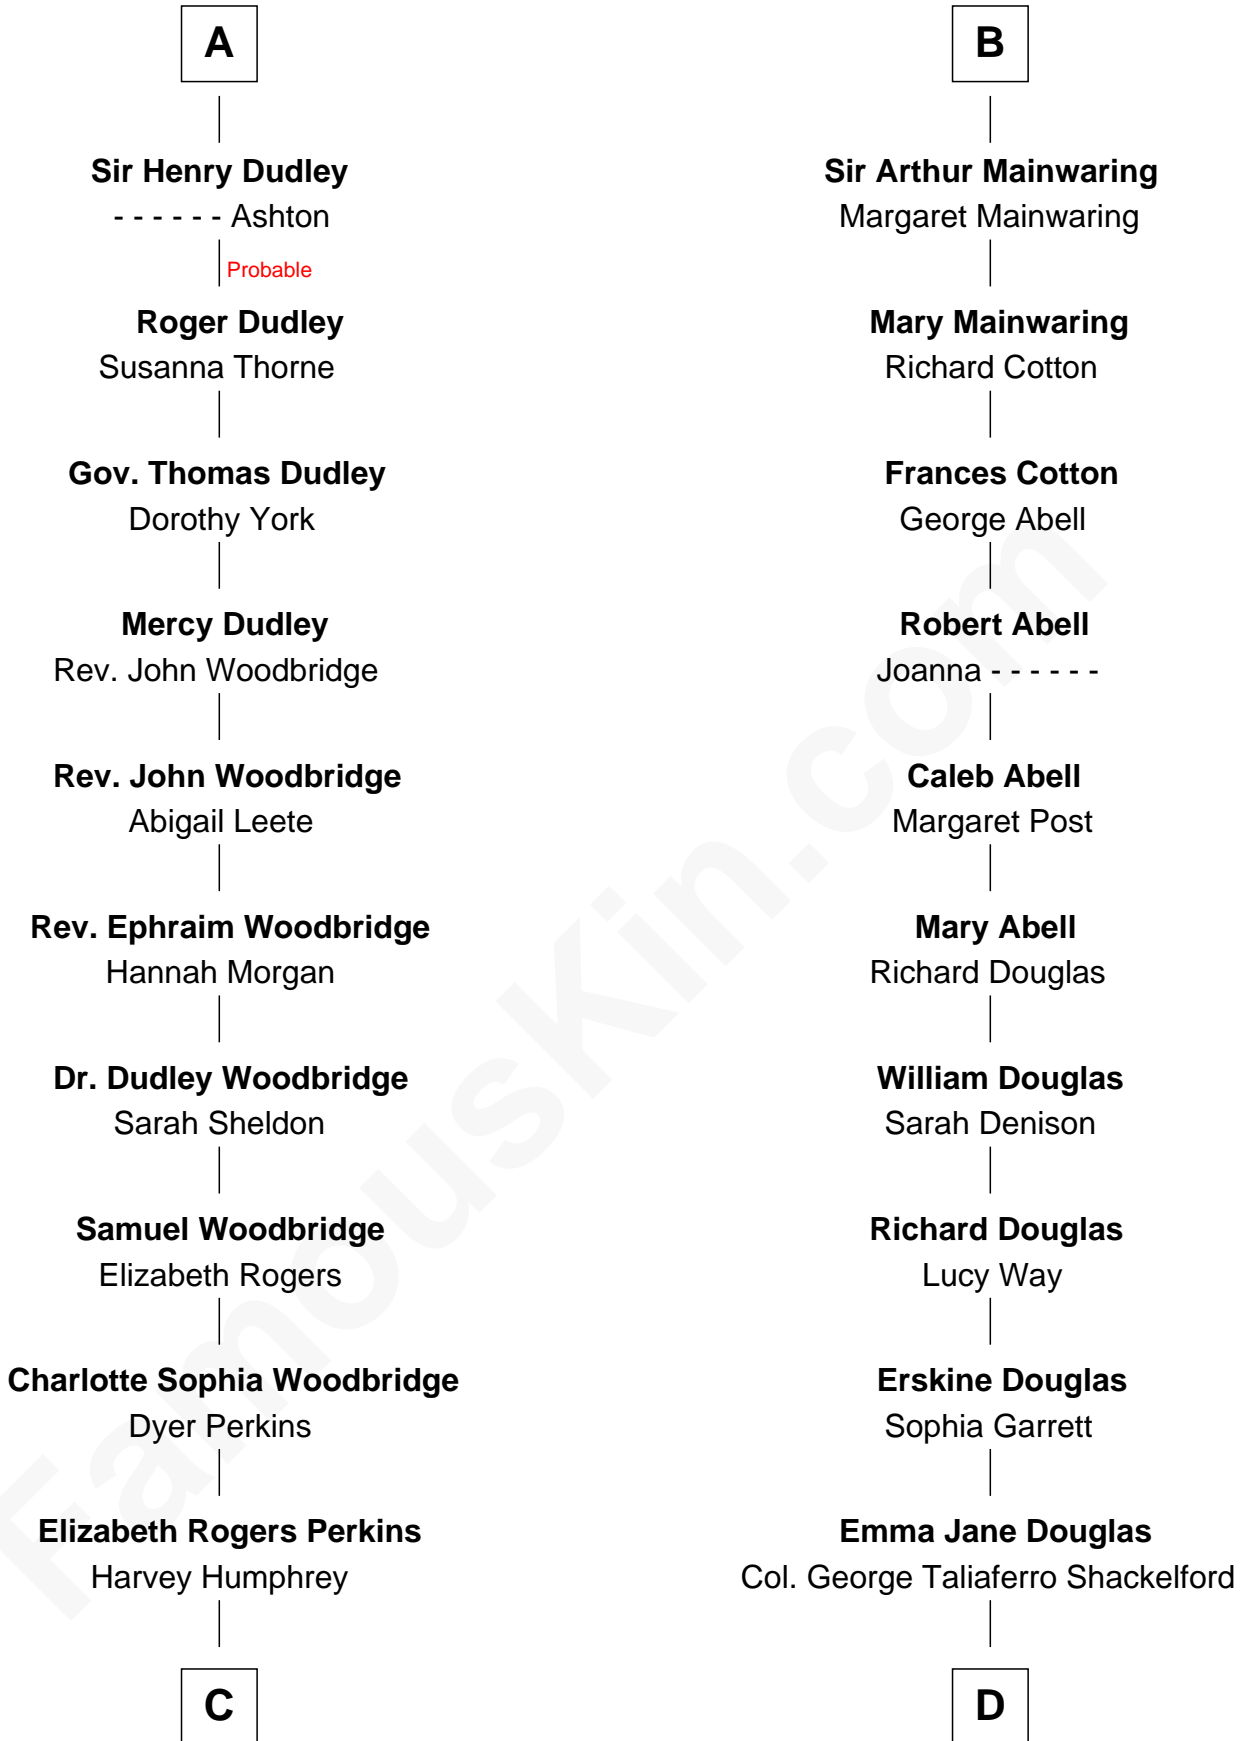

FamousKin.com
Relationship Chart of
Humphrey Bogart
Movie Actor

19th cousin 1 time removed of
Illeana Douglas
TV and Movie Actress

Sir William de Ros
 Margery de Badlesmere

Thomas de Ros
 Beatrice de Stafford

Maud de Roos
 John de Welles

Margaret de Ros
 Sir Reynold Grey

Anne de Welles
 James Butler

Margaret Grey
 Sir William Bonville

James Butler
 Joan Beauchamp

William Bonville
 Elizabeth Harington

Elizabeth Butler
 John Talbot

William Bonville
 Katherine Neville

Ann Talbot
 Sir Henry Vernon

Cecily Bonville
 Thomas Grey

Elizabeth Vernon
 Sir Robert Corbet

Cecily Grey
 Sir John Sutton

Dorothy Corbet
 Sir Richard Mainwaring

A

B