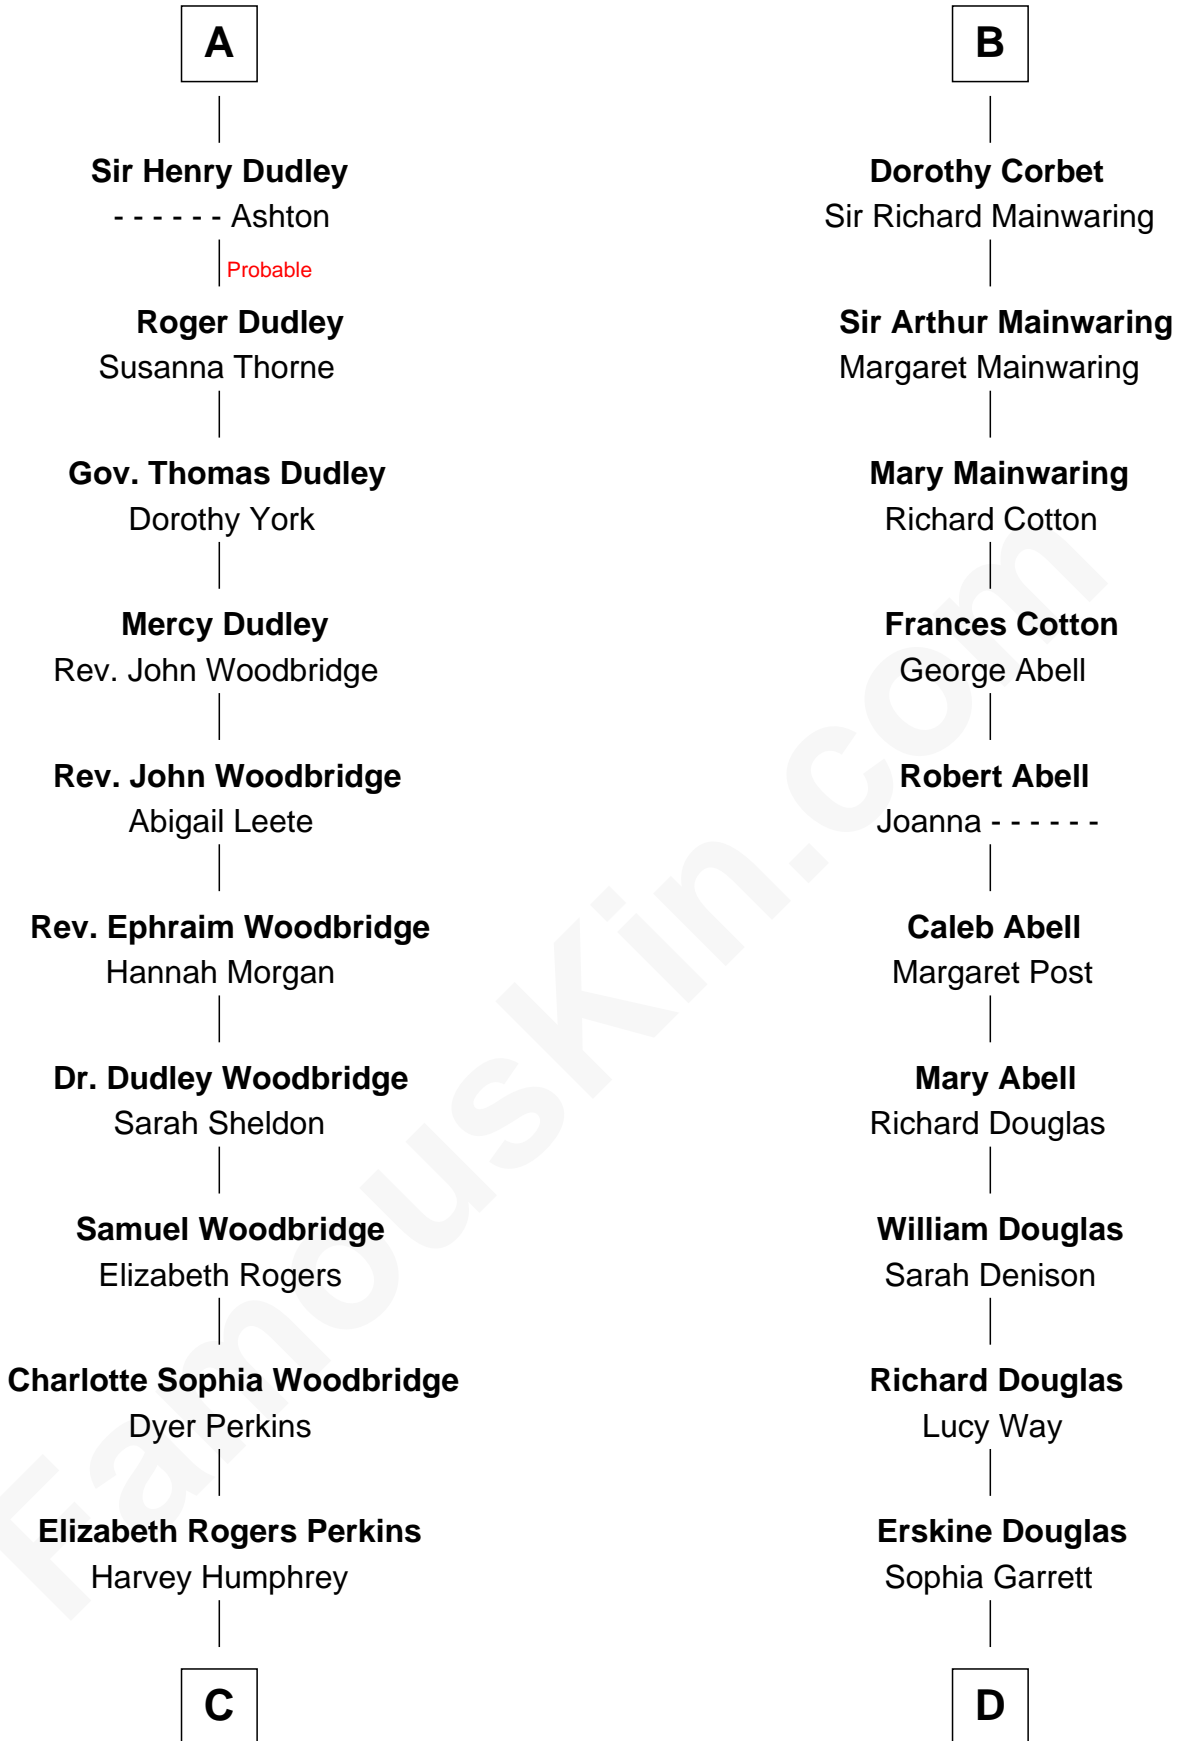

FamousKin.com
Relationship Chart of
Humphrey Bogart
Movie Actor

19th cousin 2 times removed of

Illeana Douglas
TV and Movie Actress

Ralph de Stafford
 Margaret de Audley

C

John Perkins Humphrey
Frances Dewey Churchill

Maud Humphrey
Dr. Belmont Deforest Bogart

Humphrey Bogart
Movie Actor

D

Emma Jane Douglas
Col. George Taliaferro Shackelford

Lena Priscilla Shackelford
Edouard Gregory Hesselberg

Melvyn Edouard Hesselberg
Rosalind Hightower