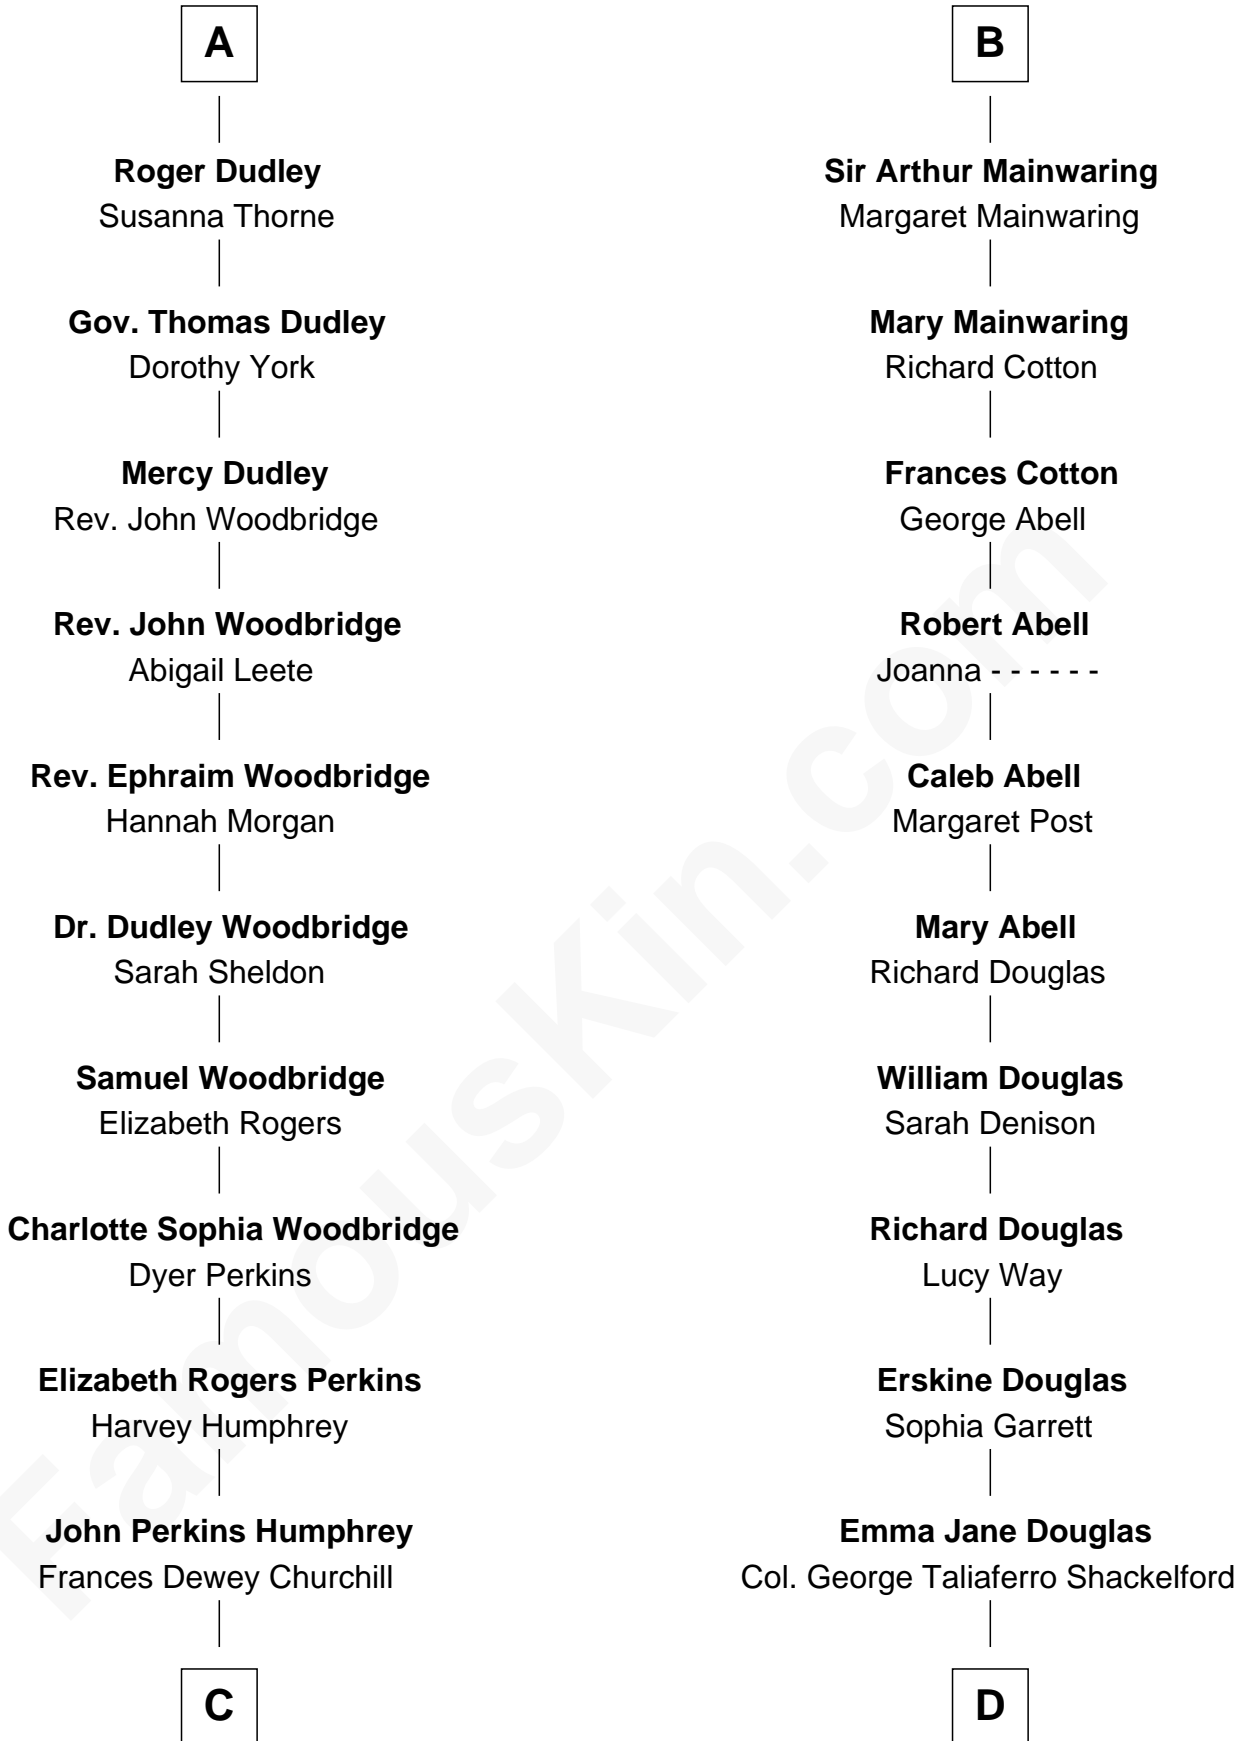

**FamousKin.com**  
**Relationship Chart of**  
**Humphrey Bogart**  
*Movie Actor*

18th cousin 2 times removed of

**Illeana Douglas**  
*TV and Movie Actress*

**C**

**Maud Humphrey**  
Dr. Belmont Deforest Bogart

**Humphrey Bogart**  
*Movie Actor*

**D**

**Lena Priscilla Shackelford**  
Edouard Gregory Hesselberg

**Melvyn Edouard Hesselberg**  
Rosalind Hightower

**Gregory Hesselberg**  
Joan Georgescu

**Illeana Douglas**  
*TV and Movie Actress*