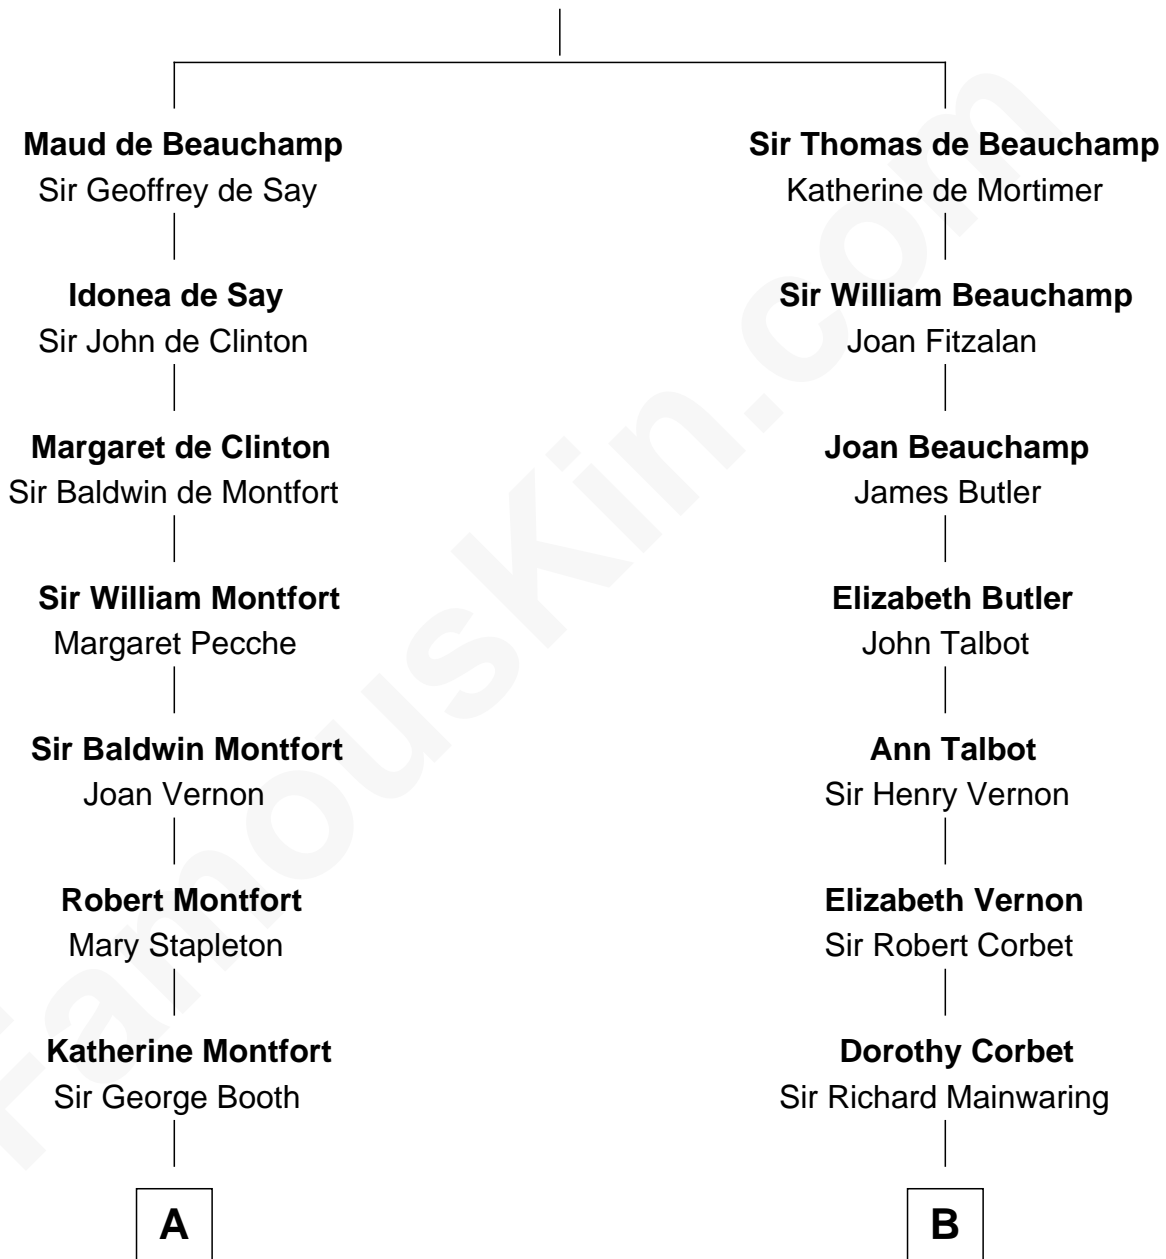

**FamousKin.com**  
**Relationship Chart of**  
**Humphrey Bogart**  
*Movie Actor*

20th cousin 1 time removed of

**Illeana Douglas**  
*TV and Movie Actress*

**Guy de Beauchamp**  
 Alice de Toeni

**C**

**Rachel Doud**  
Jonathan Humphrey

**Harvey Humphrey**  
Elizabeth Rogers Perkins

**John Perkins Humphrey**  
Frances Dewey Churchill

**Maud Humphrey**  
Dr. Belmont Deforest Bogart

**Humphrey Bogart**  
*Movie Actor*

**D**

**Lena Priscilla Shackelford**  
Edouard Gregory Hesselberg

**Melvyn Edouard Hesselberg**  
Rosalind Hightower

**Gregory Hesselberg**  
Joan Georgescu

**Illeana Douglas**  
*TV and Movie Actress*