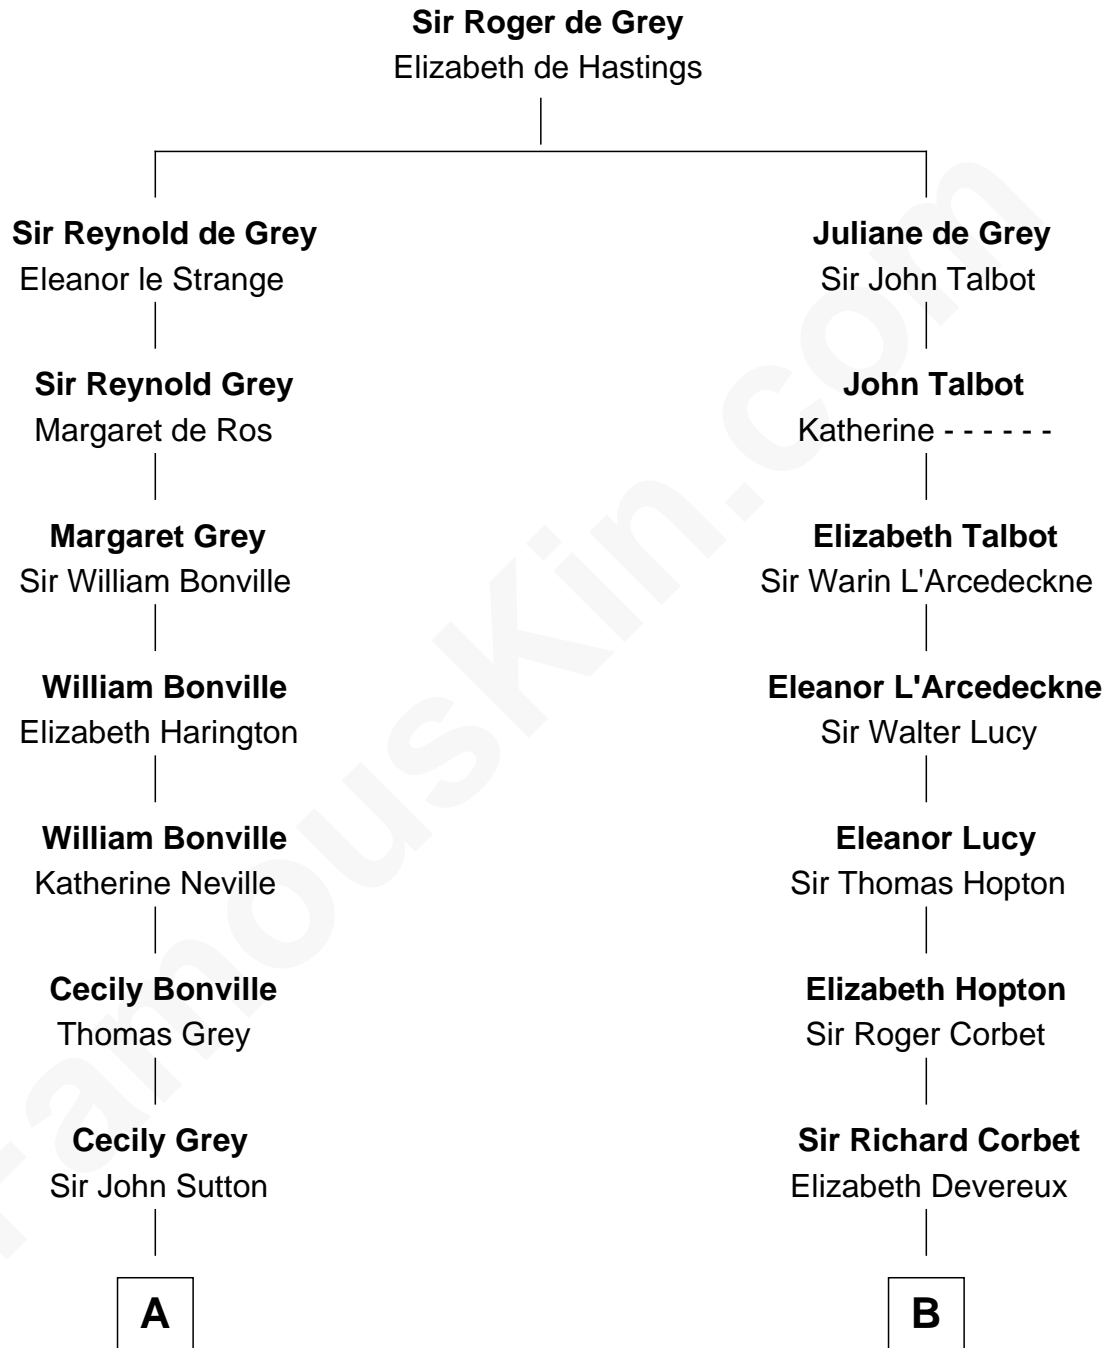

FamousKin.com
Relationship Chart of
Humphrey Bogart
Movie Actor

19th cousin 1 time removed of
Melvyn Douglas
Movie Actor

C

John Perkins Humphrey
Frances Dewey Churchill

Maud Humphrey
Dr. Belmont Deforest Bogart

Humphrey Bogart
Movie Actor

D

Erskine Douglas
Sophia Garrett

Emma Jane Douglas
Col. George Taliaferro Shackelford

Lena Priscilla Shackelford
Edouard Gregory Hesselberg

Melvyn Douglas
Movie Actor

FamousKin.com