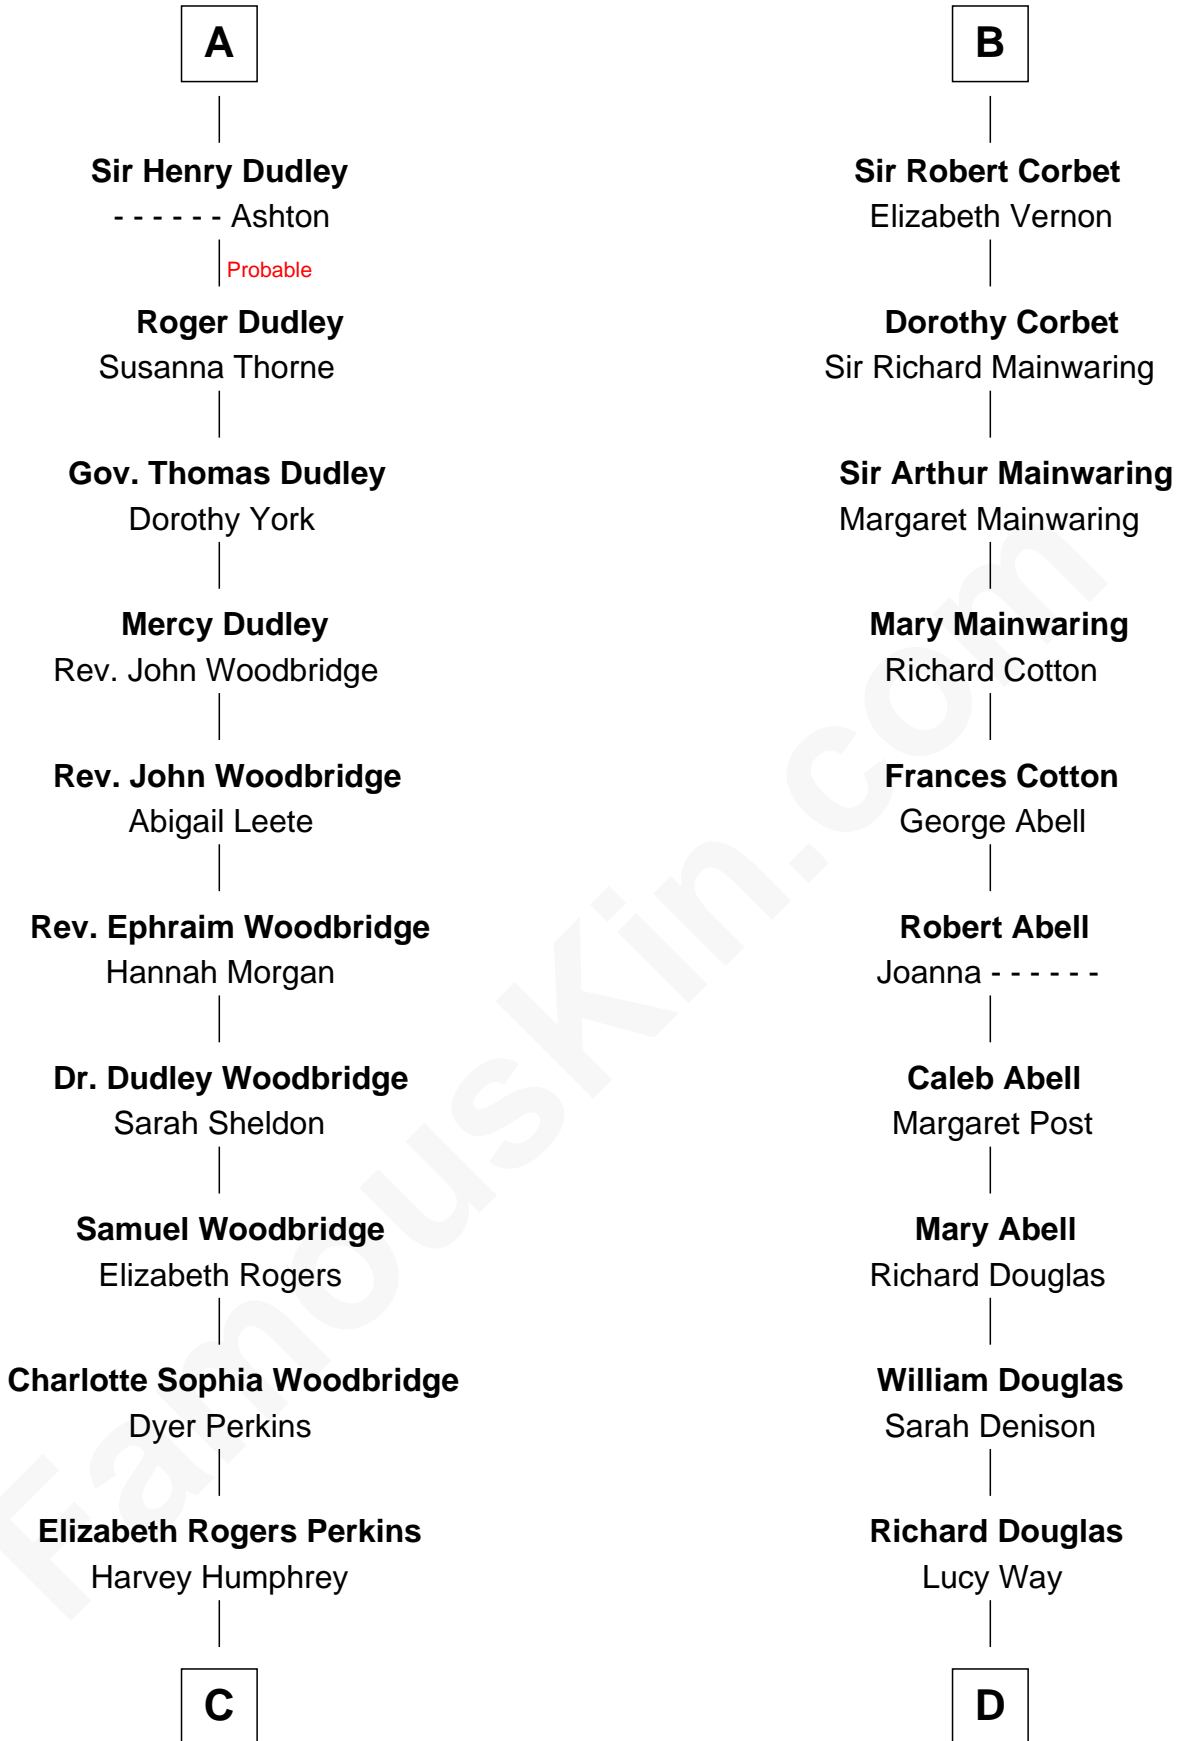

FamousKin.com
Relationship Chart of
Humphrey Bogart
Movie Actor

19th cousin 1 time removed of
Melvyn Douglas
Movie Actor

C

John Perkins Humphrey
Frances Dewey Churchill

Maud Humphrey
Dr. Belmont Deforest Bogart

Humphrey Bogart
Movie Actor

D

Erskine Douglas
Sophia Garrett

Emma Jane Douglas
Col. George Taliaferro Shackelford

Lena Priscilla Shackelford
Edouard Gregory Hesselberg

Melvyn Douglas
Movie Actor

FamousKin.com