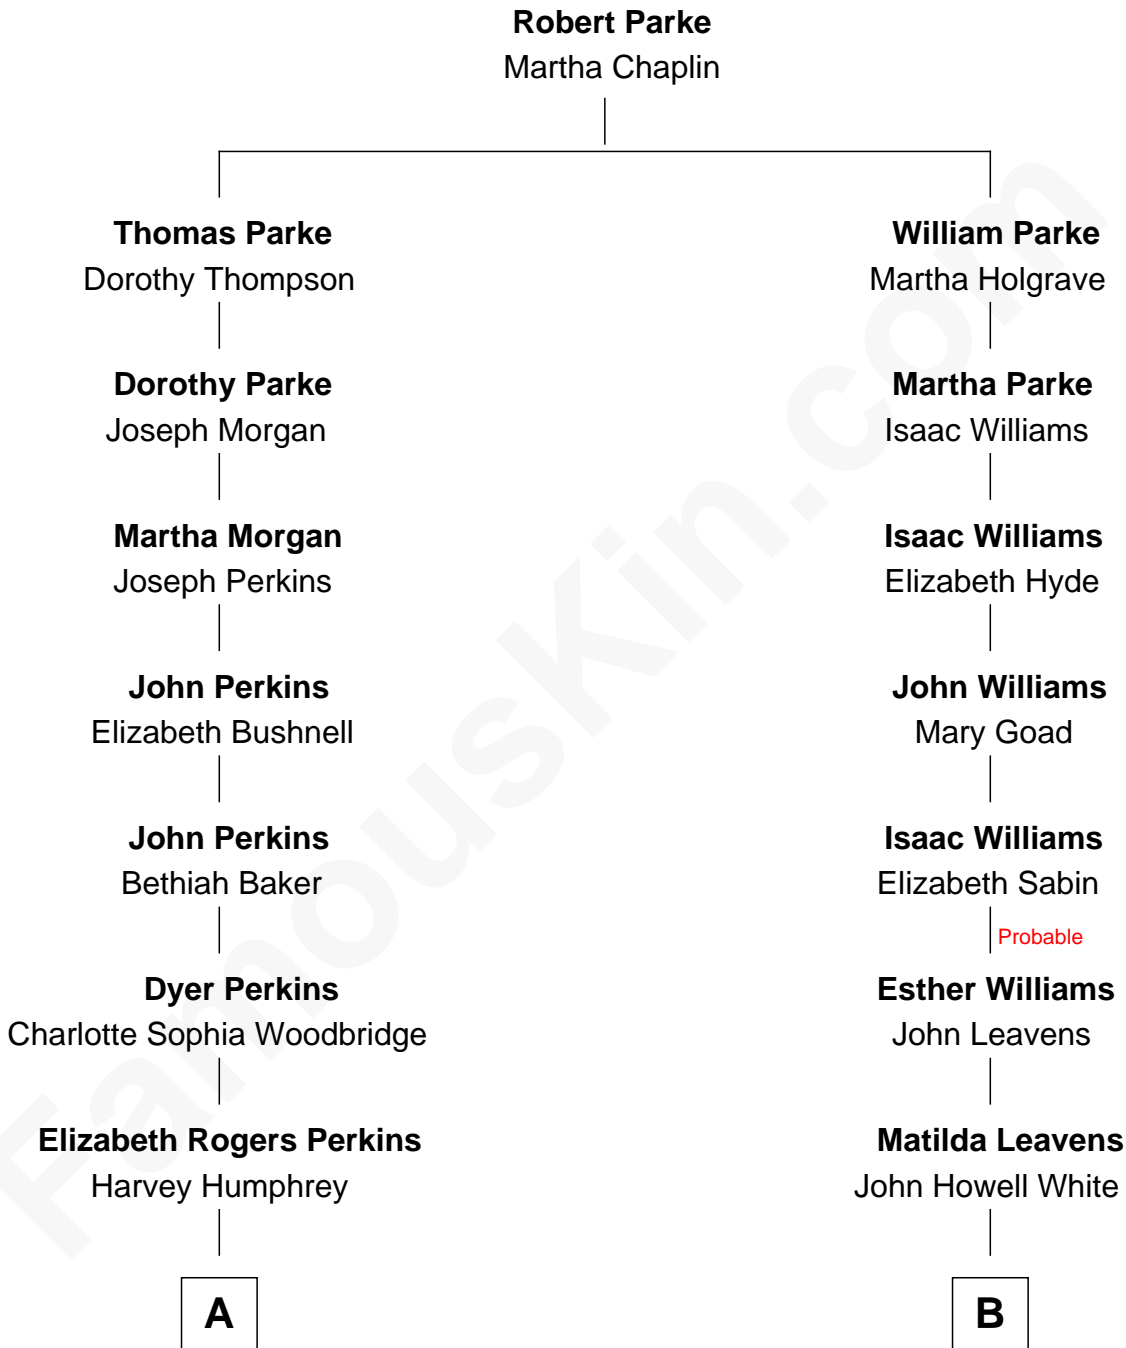

FamousKin.com
Relationship Chart of
Humphrey Bogart
Movie Actor

9th cousin 1 time removed of
Henry A. Wallace
33rd U.S. Vice-President

A

John Perkins Humphrey

Frances Dewey Churchill

Maud Humphrey

Dr. Belmont Deforest Bogart