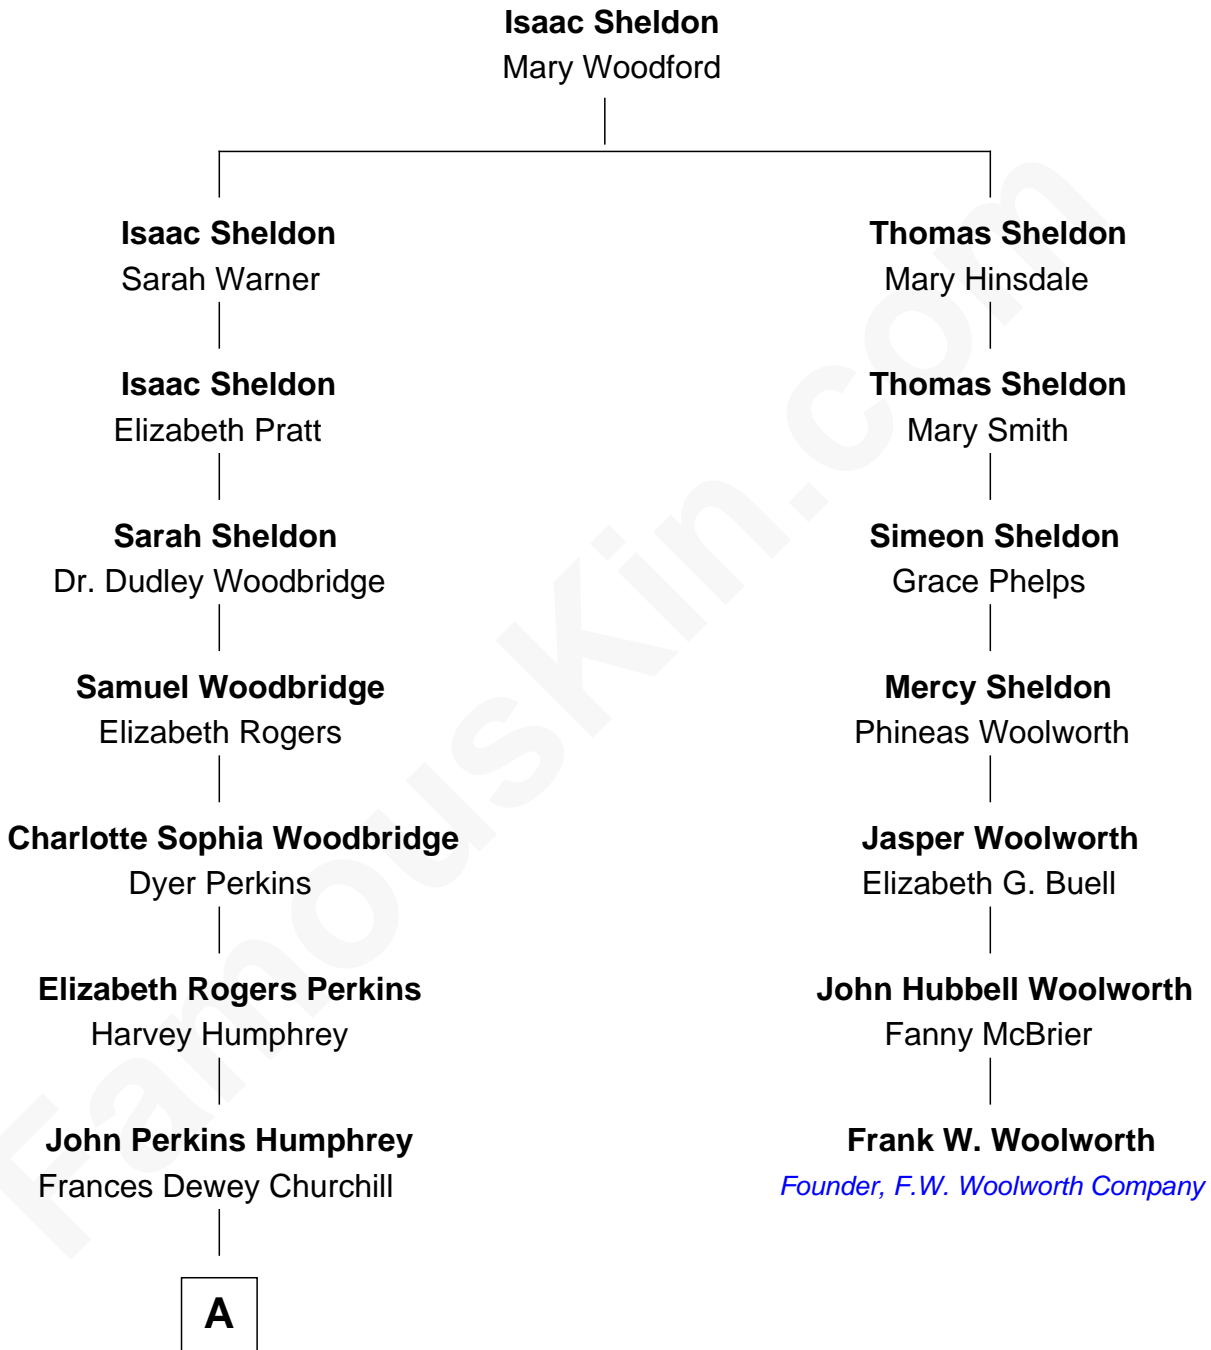

FamousKin.com
Relationship Chart of
Humphrey Bogart
Movie Actor

6th cousin 2 times removed of

Frank W. Woolworth
Founder of F.W. Woolworth Company

A

—
Maud Humphrey
Dr. Belmont Deforest Bogart

—
Humphrey Bogart
Movie Actor

FamousKin.com