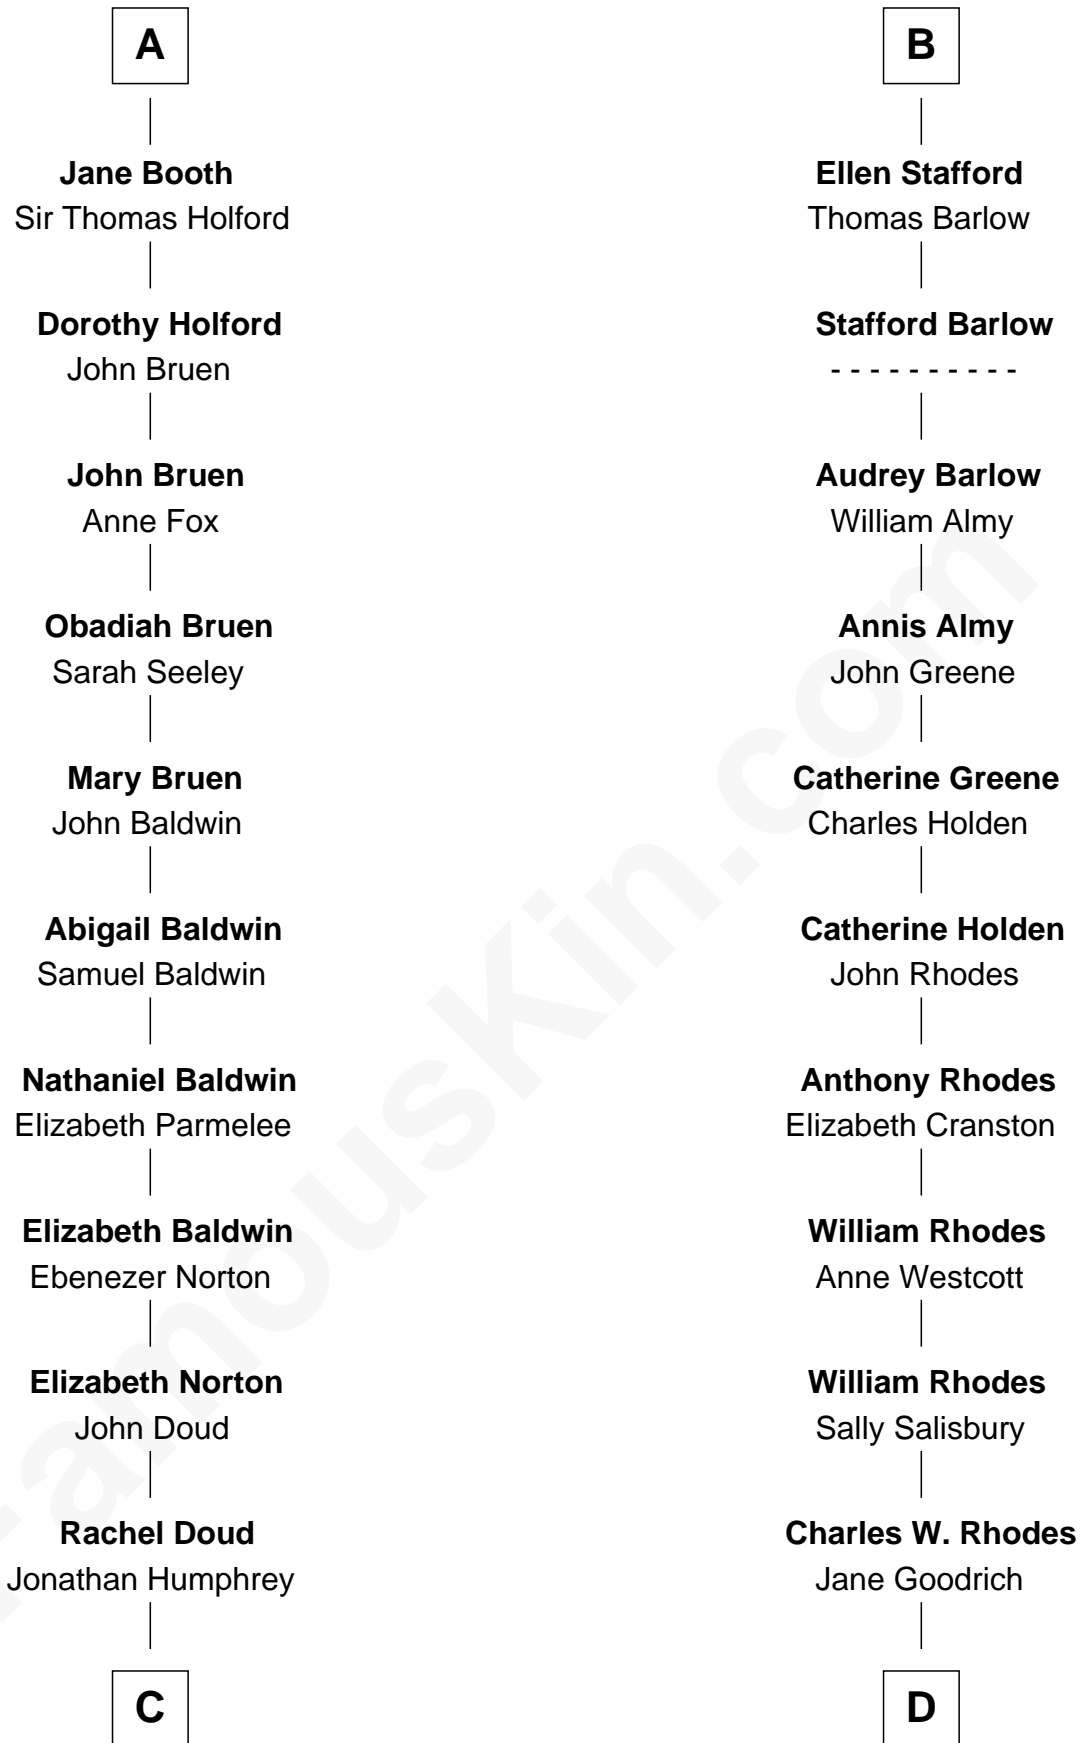

FamousKin.com
Relationship Chart of
Humphrey Bogart
Movie Actor

20th cousin 1 time removed of
Sarah Palin
9th Governor of Alaska

Katherine de Hastang
 Ralph de Stafford

C

Harvey Humphrey
Elizabeth Rogers Perkins

Charles Richard Heath
Sarah Sheeran

Sarah Palin
9th Governor of Alaska