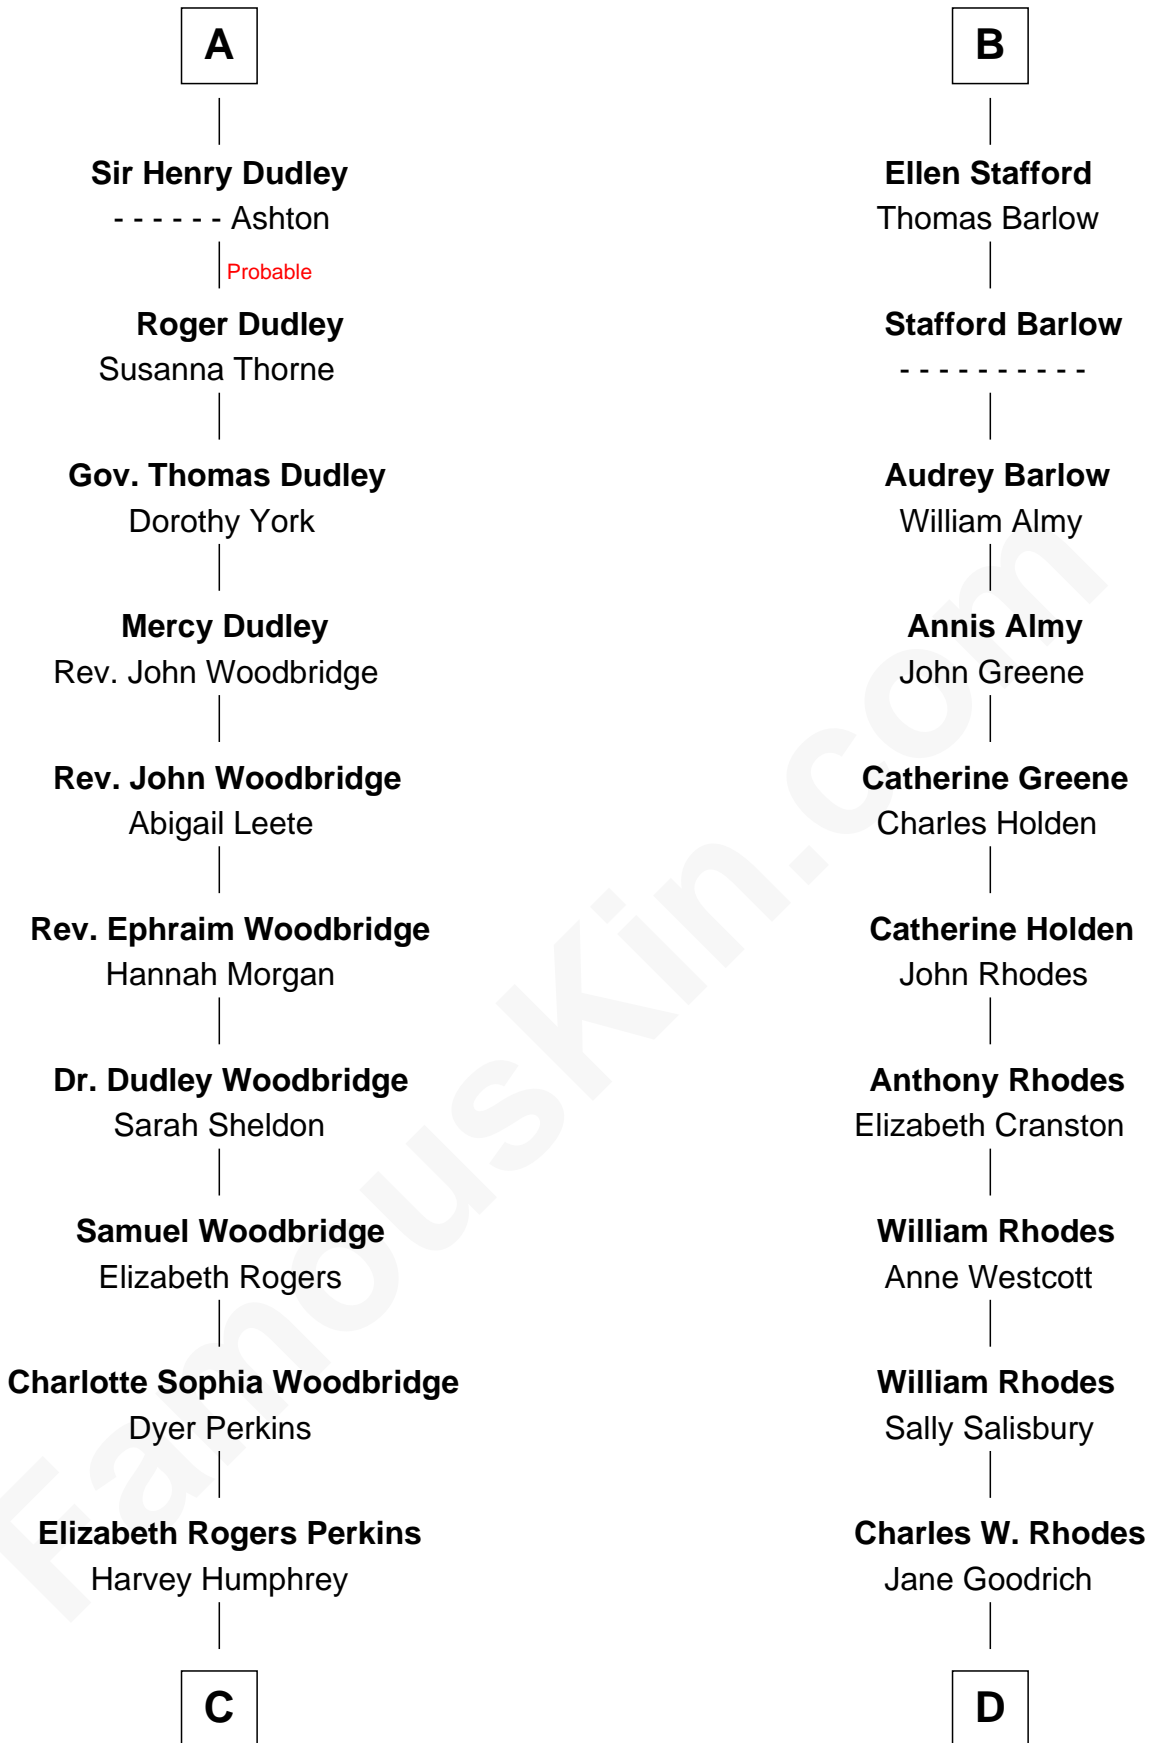

FamousKin.com
Relationship Chart of
Humphrey Bogart
Movie Actor

19th cousin 2 times removed of
Sarah Palin
9th Governor of Alaska

C

John Perkins Humphrey

Frances Dewey Churchill

Maud Humphrey

Dr. Belmont Deforest Bogart

Humphrey Bogart

Movie Actor

D

Alma Miranda Rhodes

James W. Heath

Charles R. Heath

Alice Adeline Oriel

Charles Francis Heath

Nellie Marie Brandt

Charles Richard Heath

Sarah Sheeran

Sarah Palin

9th Governor of Alaska

FamousKin.com