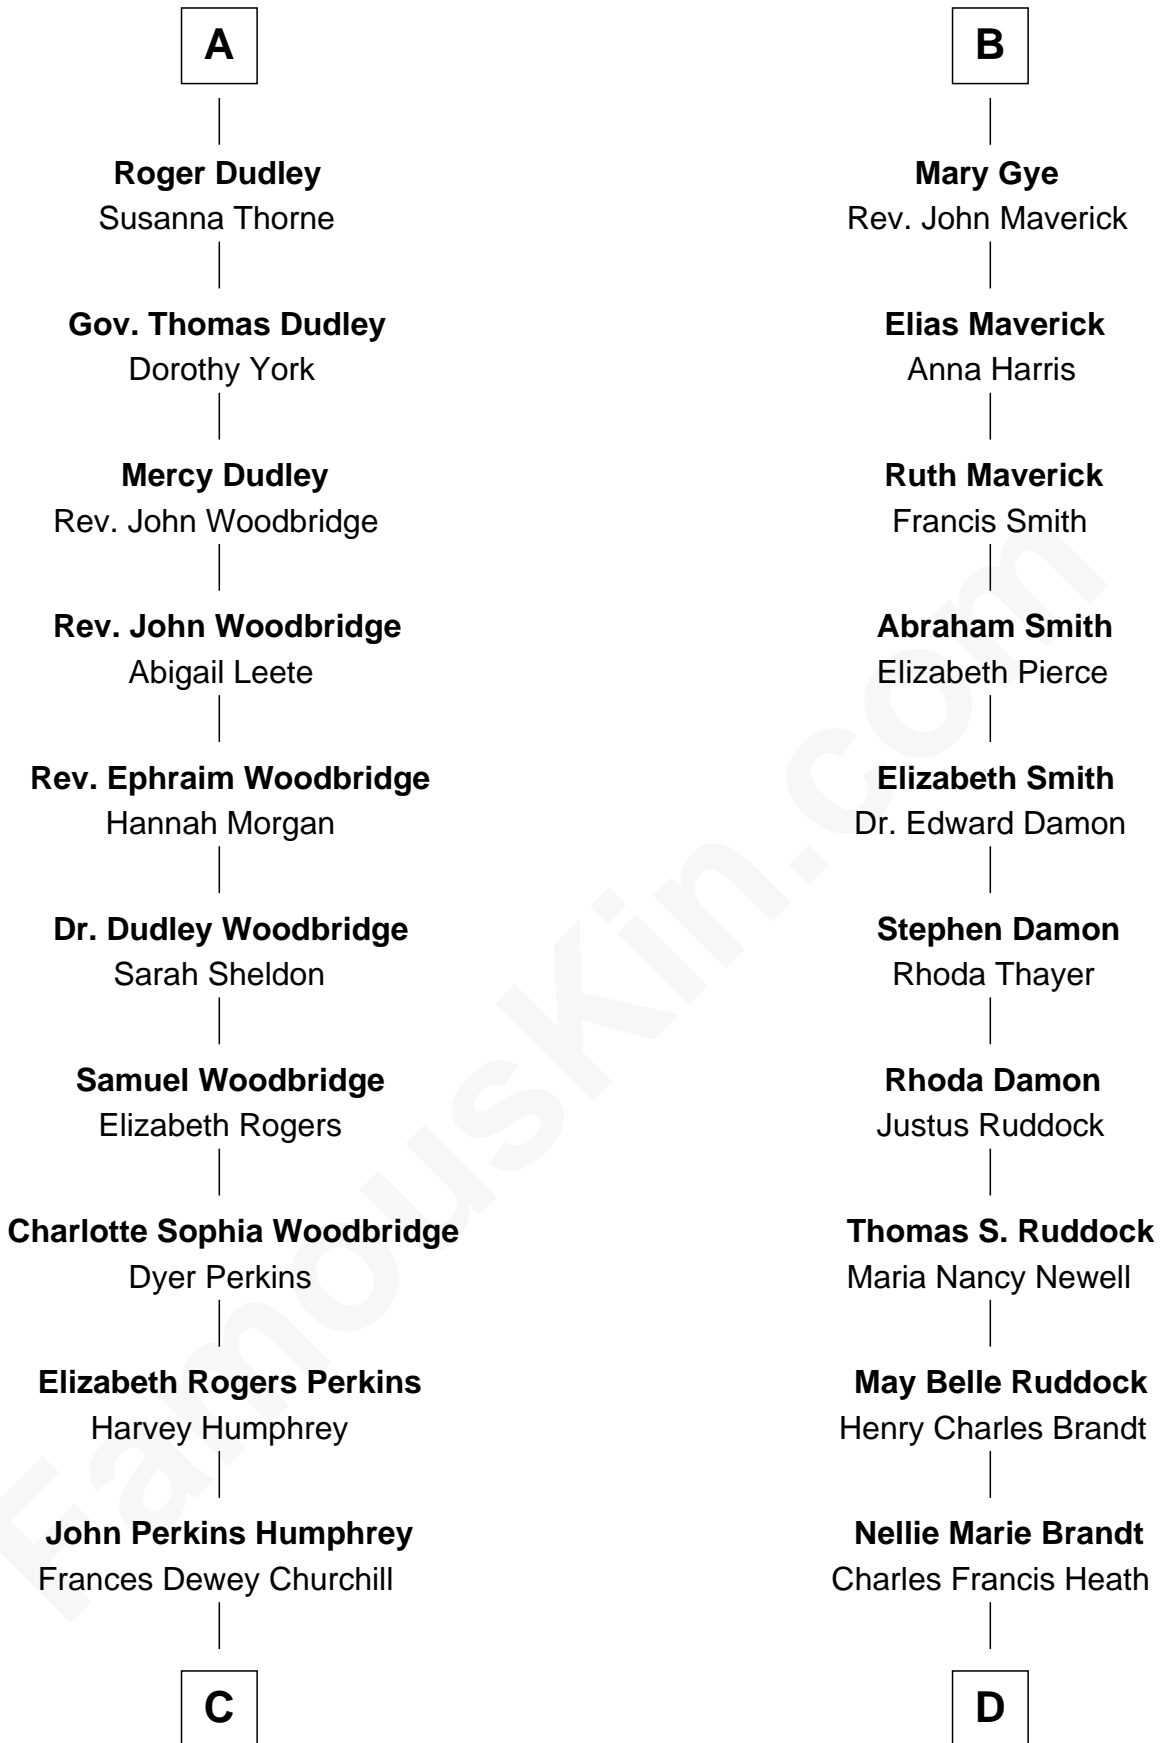

FamousKin.com Relationship Chart of

Humphrey Bogart

Movie Actor

18th cousin of

Sarah Palin

9th Governor of Alaska

Richard Fitzalan
Eleanor Plantagenet

Alice Fitzalan
Sir Thomas de Holand

Eleanor Holand
Edward Cherleton

Joyce Cherleton
Sir John Tiptoft

Joyce Tiptoft
Sir Edmund Sutton

Sir Edward Sutton
Cecily Willoughby

Sir John Sutton
Cecily Grey

Sir Henry Dudley
----- Ashton

Probable

A

John Fitzalan
Eleanor Maltravers

Joan Fitzalan
Sir William Echyngham

Joan Echyngham
Sir John Bayntun

Henry Bayntun

Jane Bayntun
Thomas Prowse

Mary Prowse
John Gye

Robert Gye
Grace Dowrish

B

C

Maud Humphrey
Dr. Belmont Deforest Bogart

Humphrey Bogart
Movie Actor

D

Charles Richard Heath
Sarah Sheeran

Sarah Palin
9th Governor of Alaska

FamousKin.com