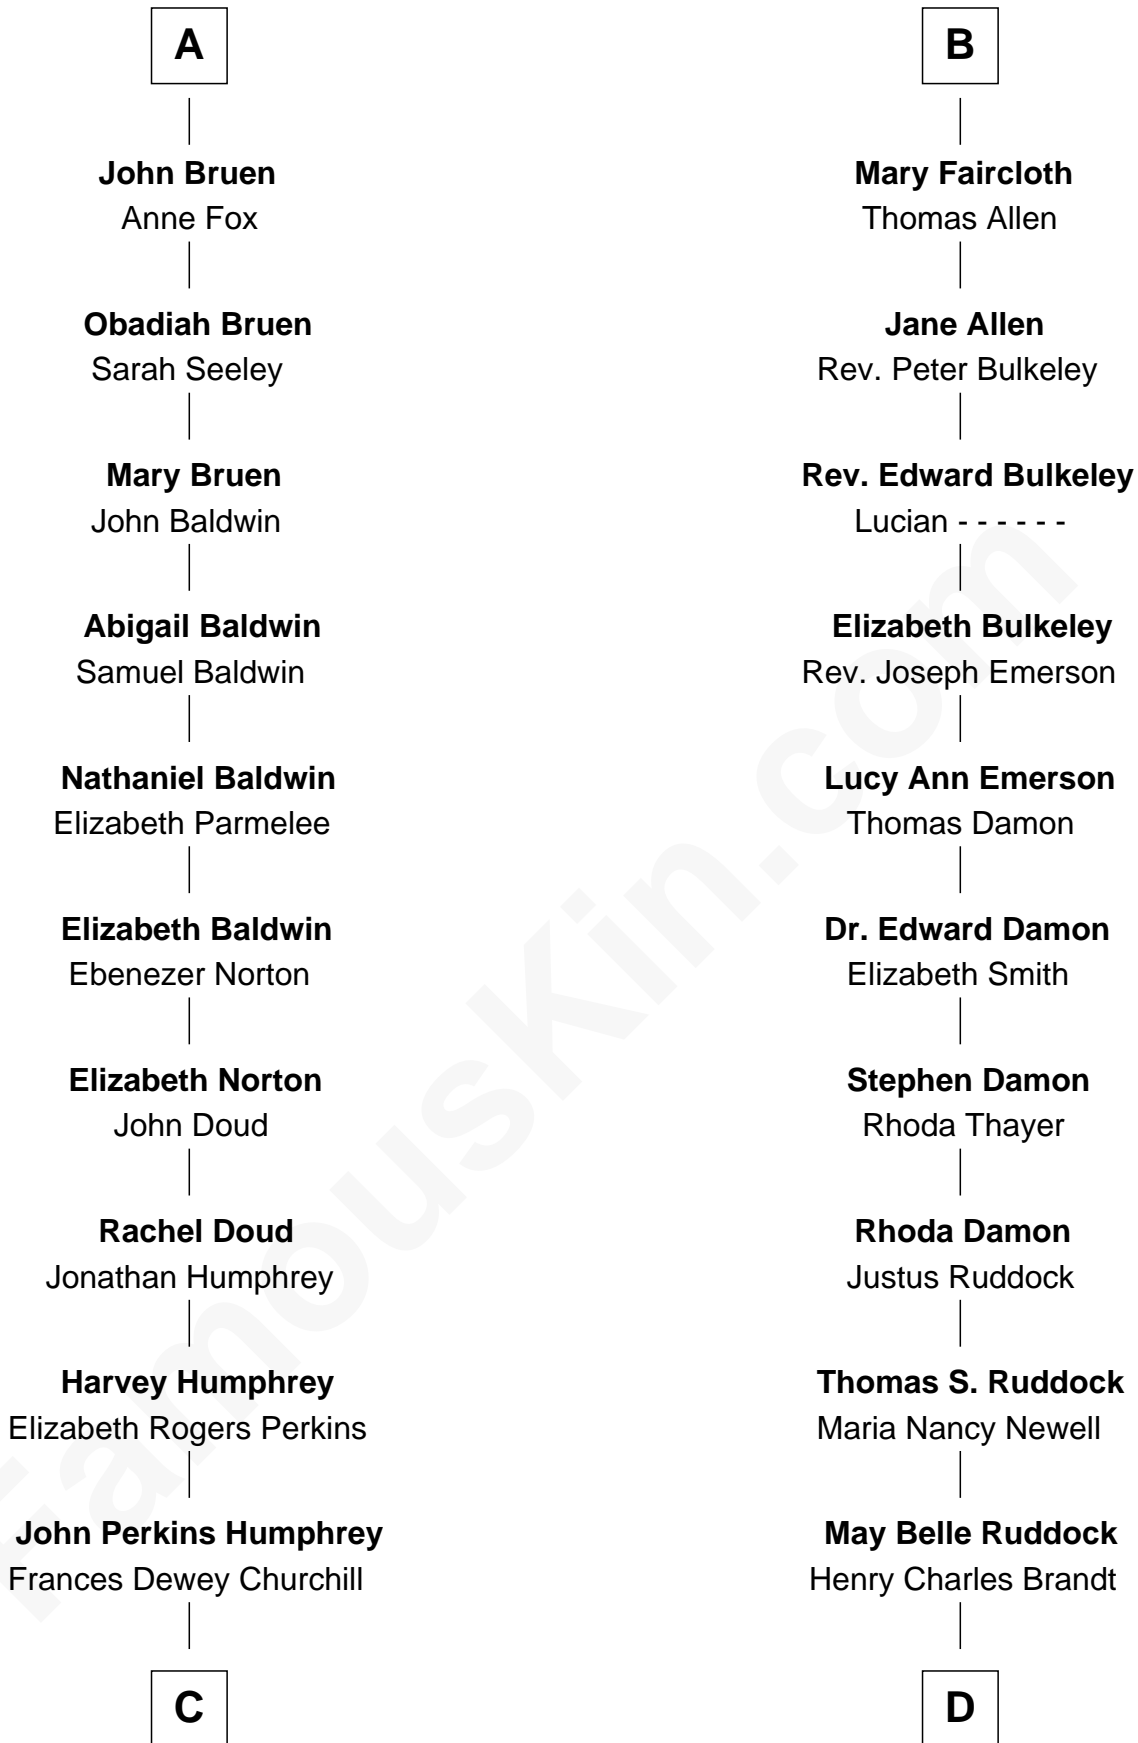

**FamousKin.com**  
**Relationship Chart of**  
**Humphrey Bogart**  
*Movie Actor*

18th cousin 1 time removed of  
**Sarah Palin**  
*9th Governor of Alaska*

**C**

**Maud Humphrey**  
Dr. Belmont Deforest Bogart

**Humphrey Bogart**  
*Movie Actor*

**D**

**Nellie Marie Brandt**  
Charles Francis Heath

**Charles Richard Heath**  
Sarah Sheeran

**Sarah Palin**  
*9th Governor of Alaska*

FamousKin.com