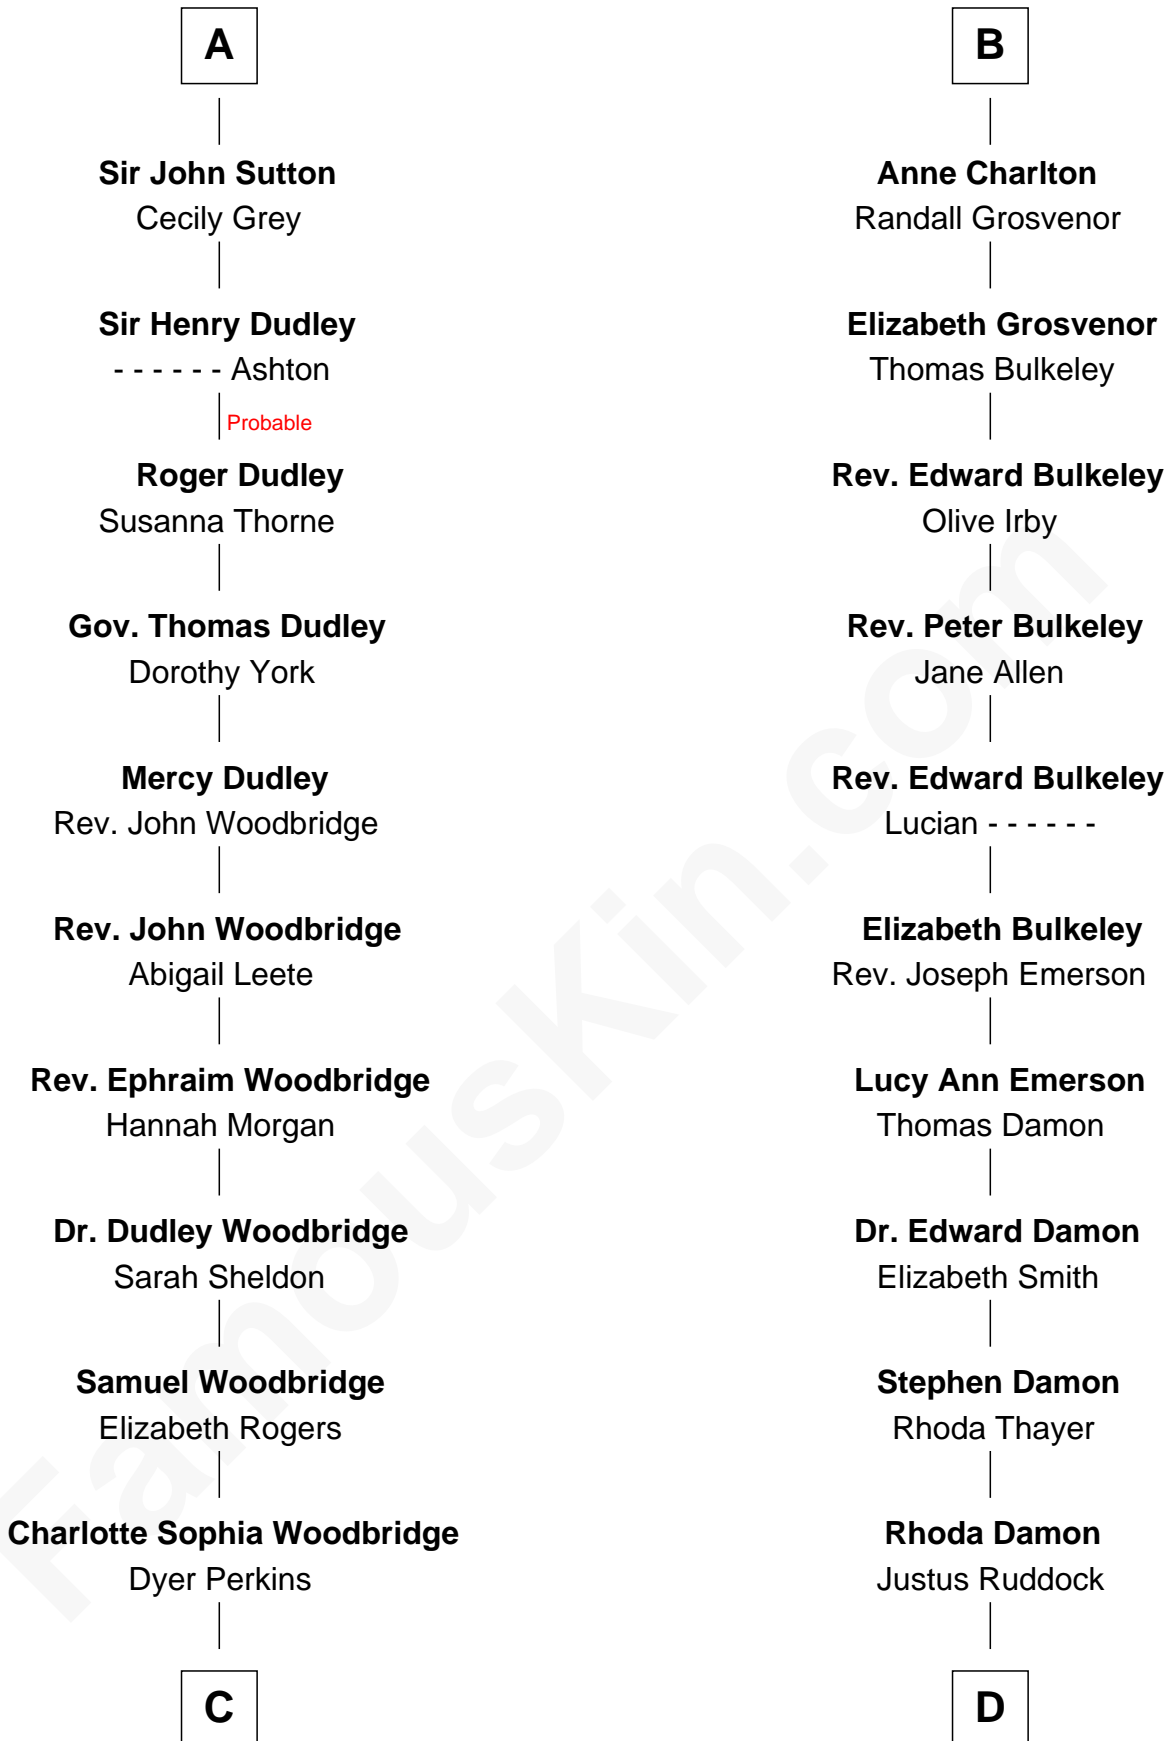

**FamousKin.com**  
**Relationship Chart of**  
**Humphrey Bogart**  
*Movie Actor*

20th cousin 1 time removed of  
**Sarah Palin**  
*9th Governor of Alaska*

**C**

**Elizabeth Rogers Perkins**

Harvey Humphrey

**John Perkins Humphrey**

Frances Dewey Churchill

**Maud Humphrey**

Dr. Belmont Deforest Bogart

**Humphrey Bogart**

*Movie Actor*

**D**

**Thomas S. Ruddock**

Maria Nancy Newell

**May Belle Ruddock**

Henry Charles Brandt

**Nellie Marie Brandt**

Charles Francis Heath

**Charles Richard Heath**

Sarah Sheeran

**Sarah Palin**