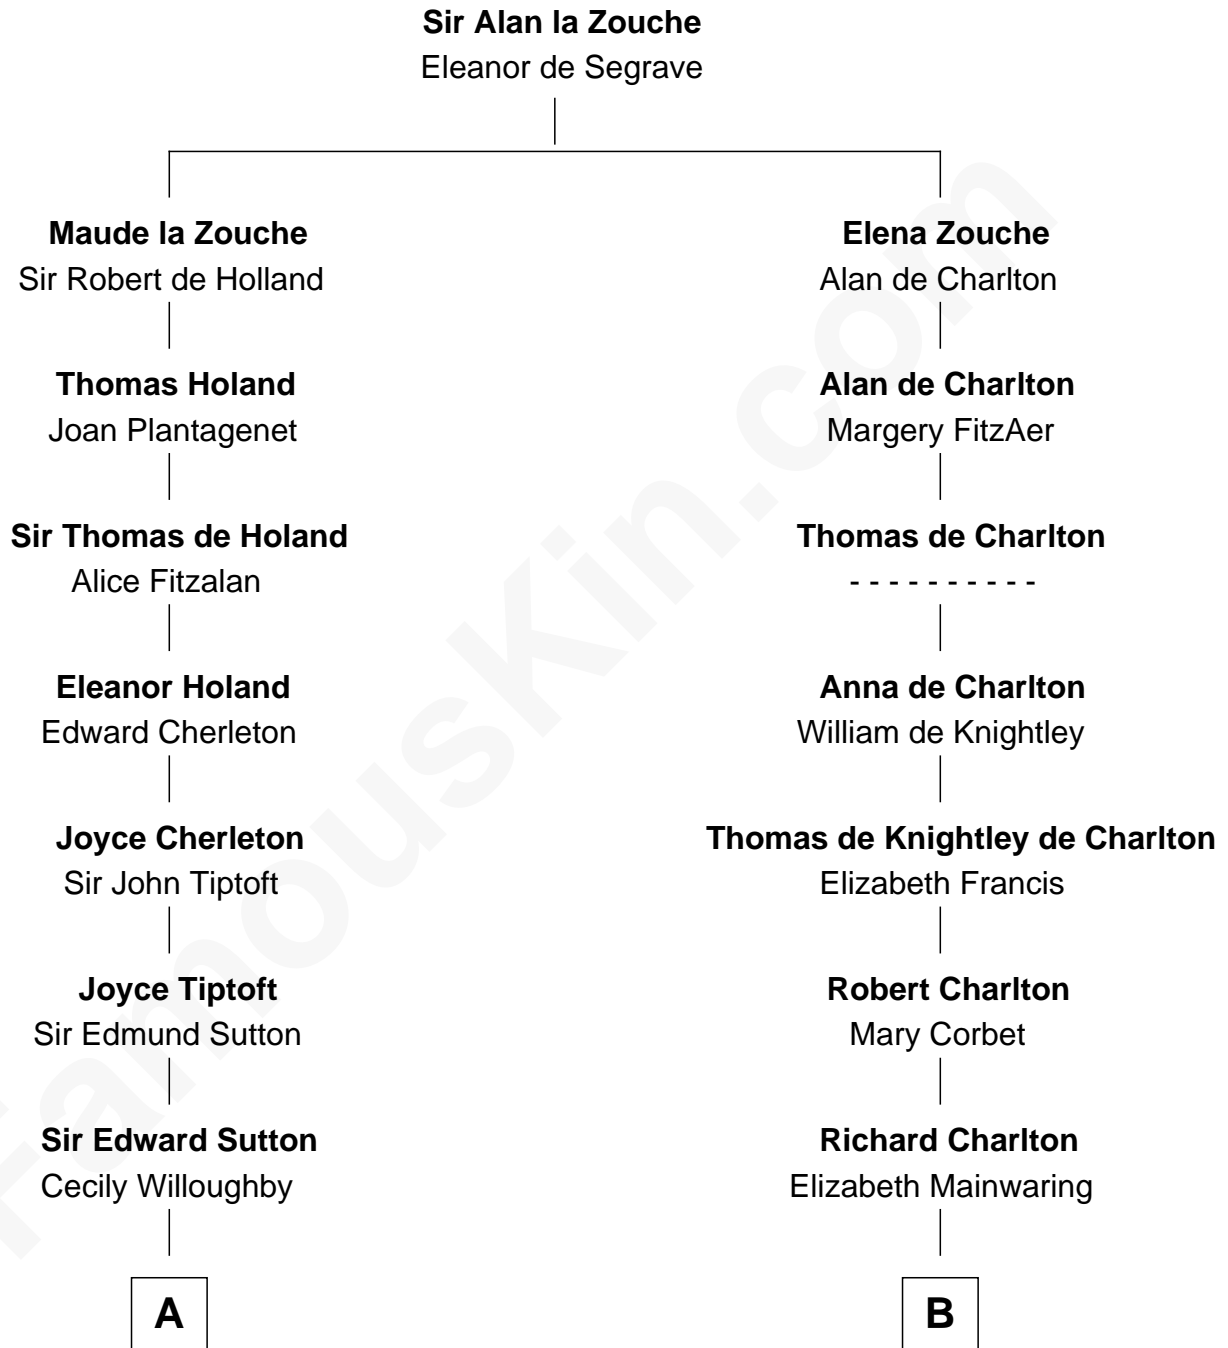

**FamousKin.com**  
**Relationship Chart of**  
**Humphrey Bogart**  
*Movie Actor*

20th cousin 1 time removed of  
**Sarah Palin**  
*9th Governor of Alaska*

**C**

**Elizabeth Rogers Perkins**

Harvey Humphrey

**John Perkins Humphrey**

Frances Dewey Churchill

**Maud Humphrey**

Dr. Belmont Deforest Bogart

**Humphrey Bogart**

*Movie Actor*

**D**

**Thomas S. Ruddock**

Maria Nancy Newell

**May Belle Ruddock**

Henry Charles Brandt

**Nellie Marie Brandt**

Charles Francis Heath

**Charles Richard Heath**

Sarah Sheeran

**Sarah Palin**

*9th Governor of Alaska*