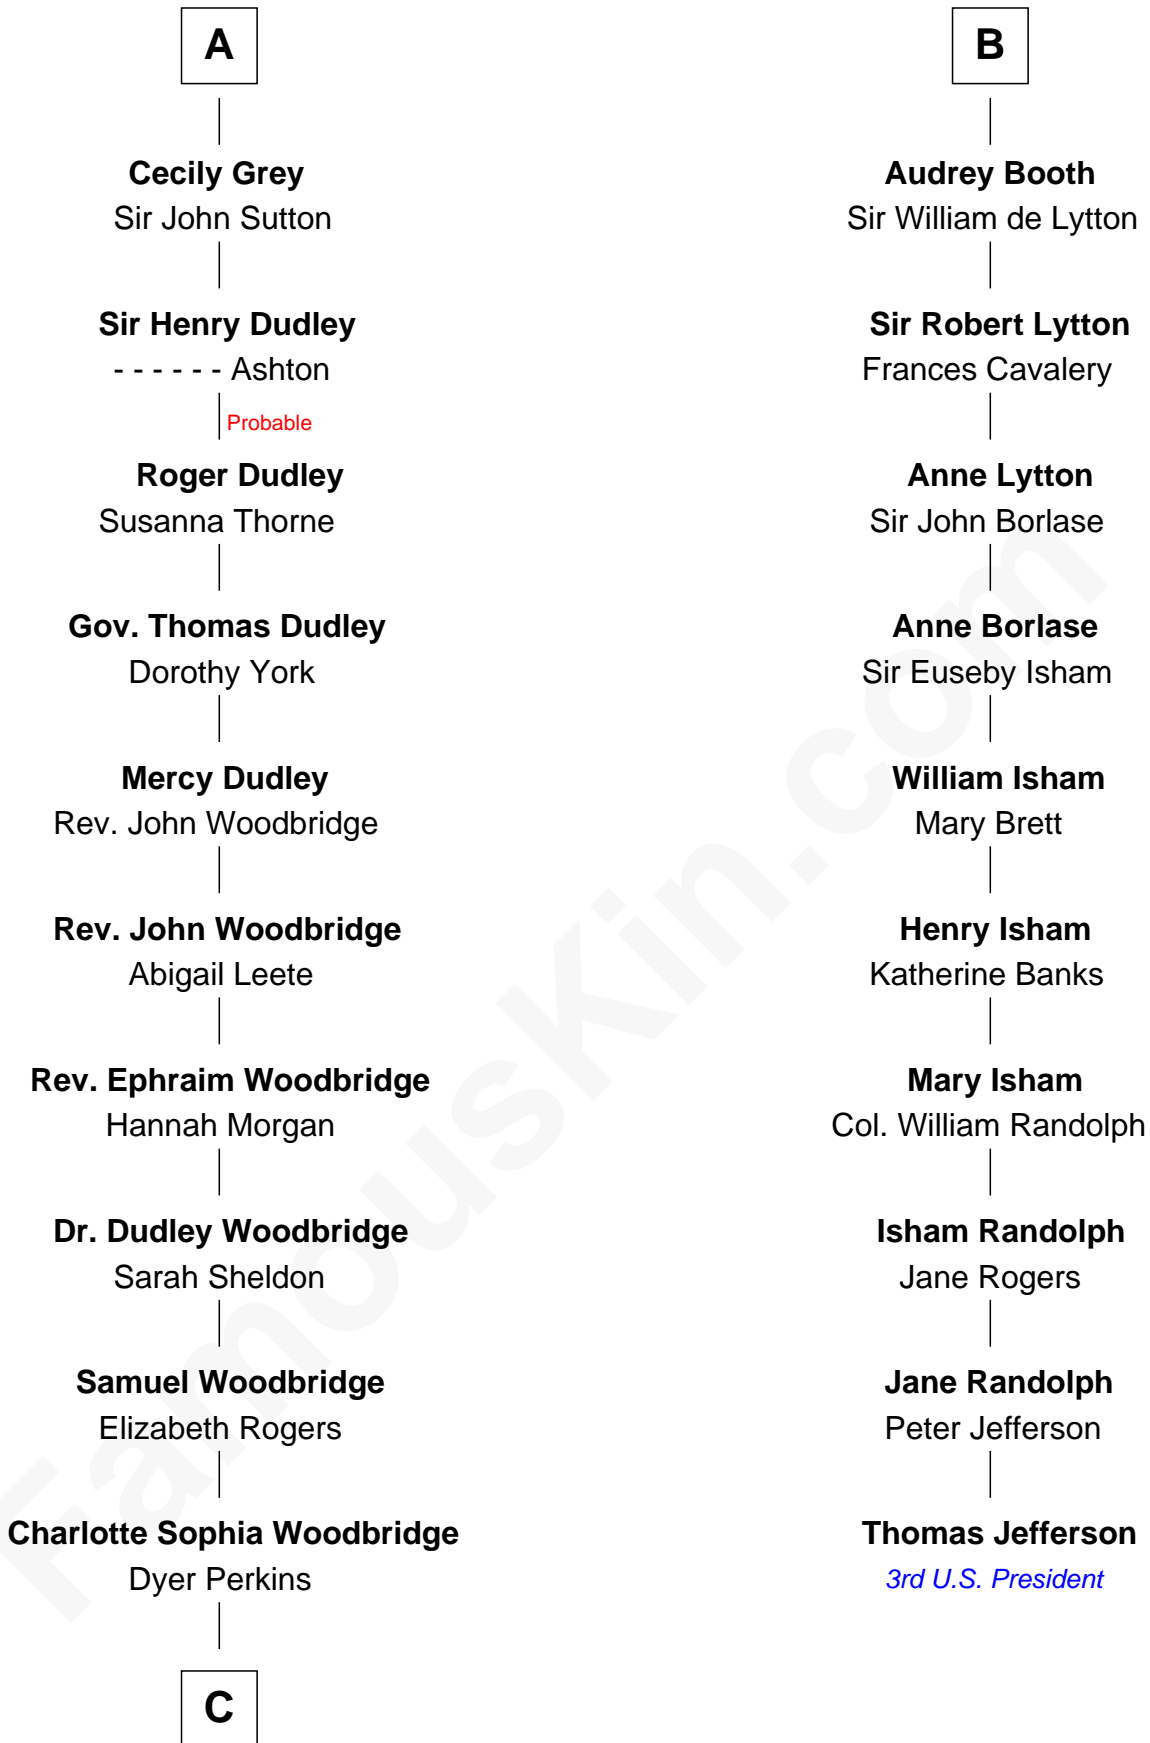

FamousKin.com
Relationship Chart of
Humphrey Bogart
Movie Actor

16th cousin 4 times removed of

Thomas Jefferson

3rd U.S. President and Signer of the Declaration of Independence

William de Ros
 Maude de Vaux

Sir William de Ros
 Margery de Badlesmere

Thomas de Ros
 Beatrice de Stafford

Margaret de Ros
 Sir Reynold Grey

Margaret Grey
 Sir William Bonville

William Bonville
 Elizabeth Harington

William Bonville
 Katherine Neville

Cecily Bonville
 Thomas Grey

A

Agnes de Ros
 Pain de Tibetot

Sir John de Tibetot
 Margaret de Badlesmere

Sir Robert de Tibetot
 Margaret Deincourt

Elizabeth de Tibetot
 Sir Philip le Despencer

Margery Despencer
 Sir Roger Wentworth

Margaret Wentworth
 Sir William Hopton

Margaret Hopton
 Sir Philip Booth

B

C

—
Elizabeth Rogers Perkins

Harvey Humphrey

—
John Perkins Humphrey

Frances Dewey Churchill