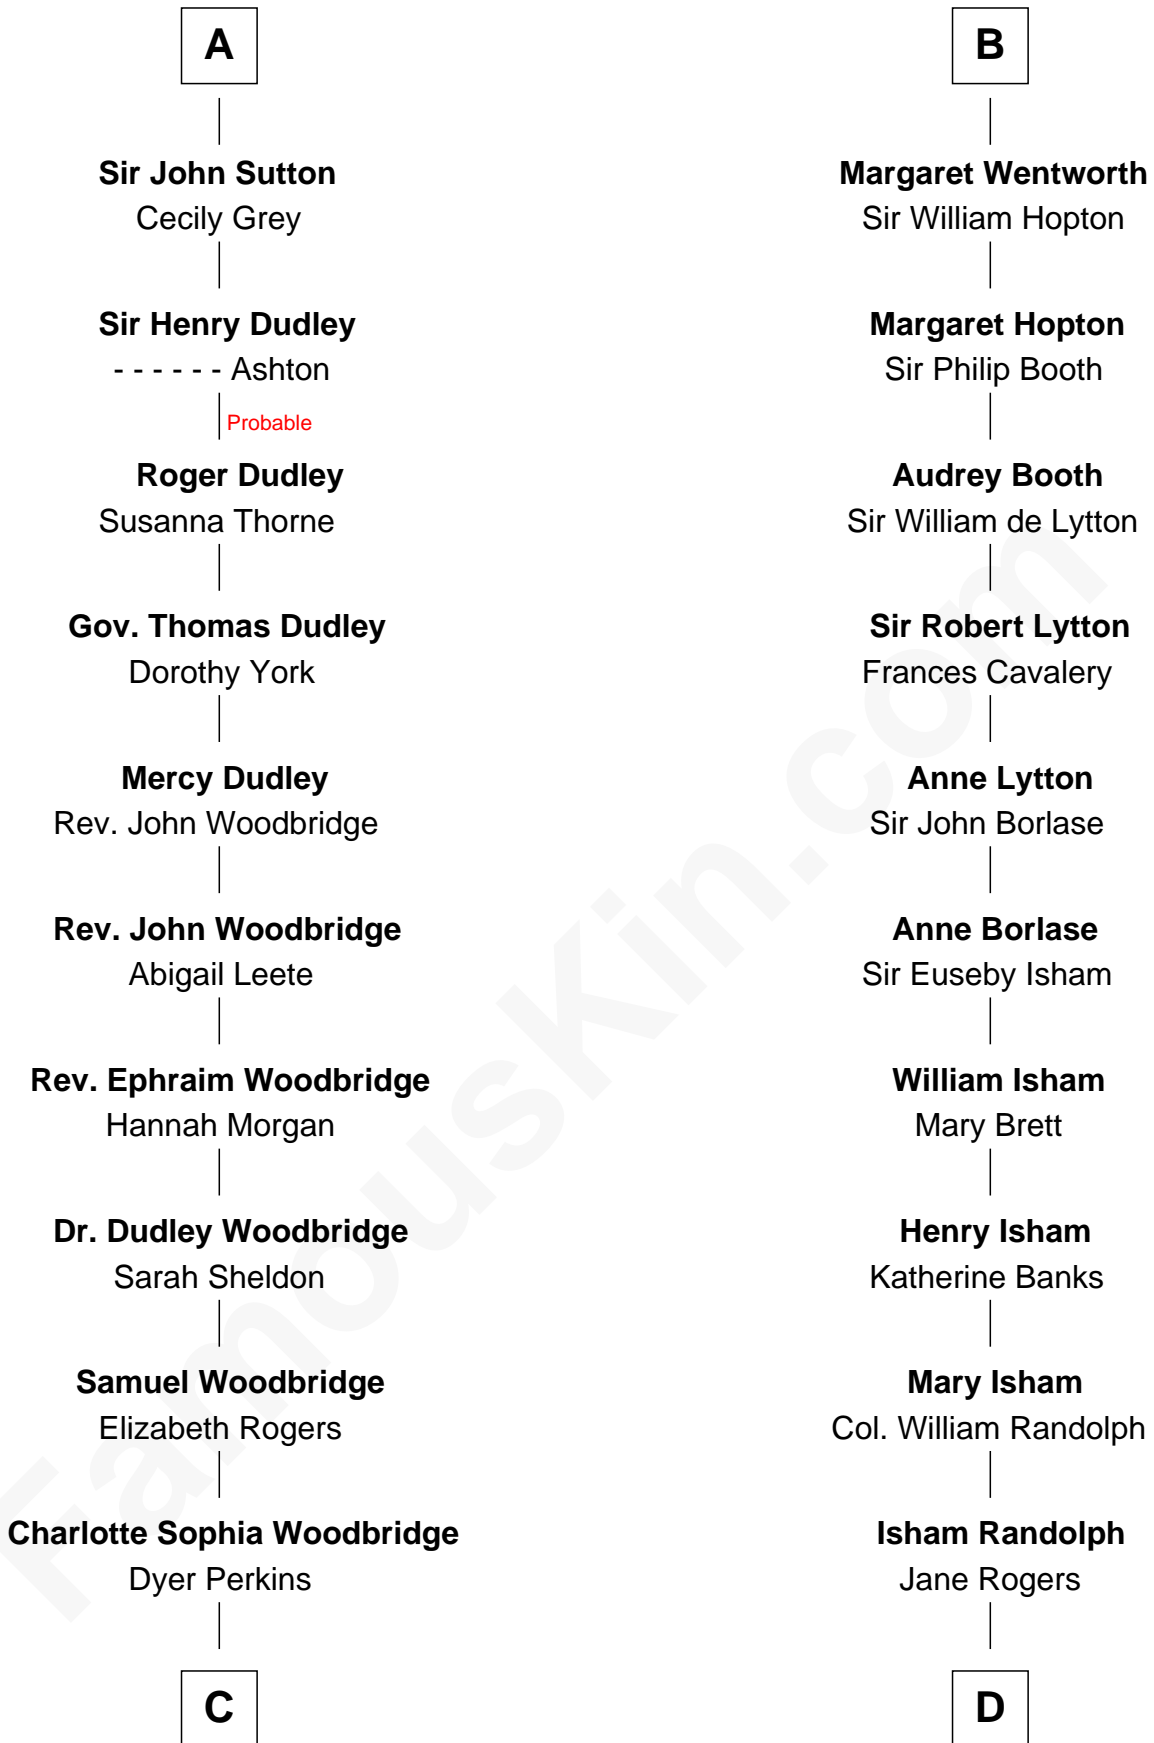

**FamousKin.com**  
**Relationship Chart of**  
**Humphrey Bogart**  
*Movie Actor*

18th cousin 2 times removed of

**Thomas Jefferson**

*3rd U.S. President and Signer of the Declaration of Independence*

**Sir William de Ferrers**

**Thomas de Berkeley**  
 Katherine de Clyvedon

**John Deincourt**  
 -----

**Sir John Berkeley**  
 Elizabeth Betteshorne

**Sir William Deincourt**  
 Milicent la Zouche

**Elizabeth Berkeley**  
 Sir John Sutton

**Margaret Deincourt**  
 Sir Robert de Tibetot

**Sir Edmund Sutton**  
 Joyce Tiptoft

**Elizabeth de Tibetot**  
 Sir Philip le Despencer

**Sir Edward Sutton**  
 Cecily Willoughby

**Margery Despencer**  
 Sir Roger Wentworth

**A**

**B**

FamousKin.com