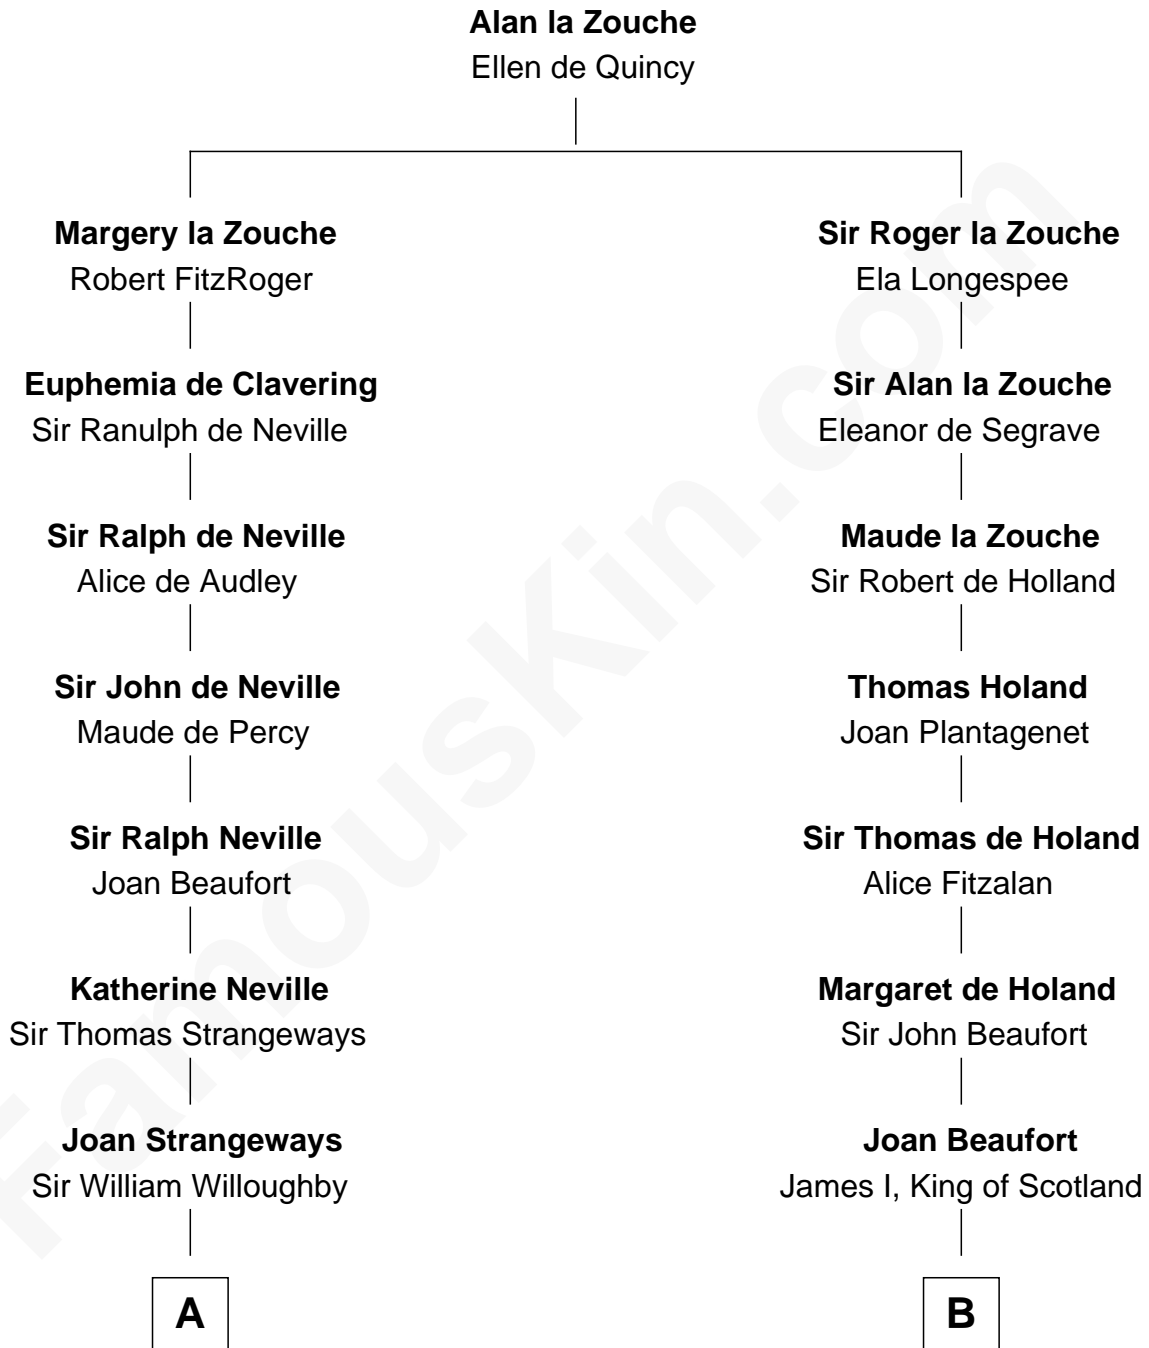

**FamousKin.com**  
**Relationship Chart of**  
**Humphrey Bogart**  
*Movie Actor*

19th cousin 2 times removed of  
**Alexander Hamilton**  
*1st U.S. Secretary of the Treasury*

**C**

**Charlotte Sophia Woodbridge**

Dyer Perkins

**Elizabeth Rogers Perkins**

Harvey Humphrey

**John Perkins Humphrey**

Frances Dewey Churchill

**Maud Humphrey**

Dr. Belmont Deforest Bogart

**Humphrey Bogart**