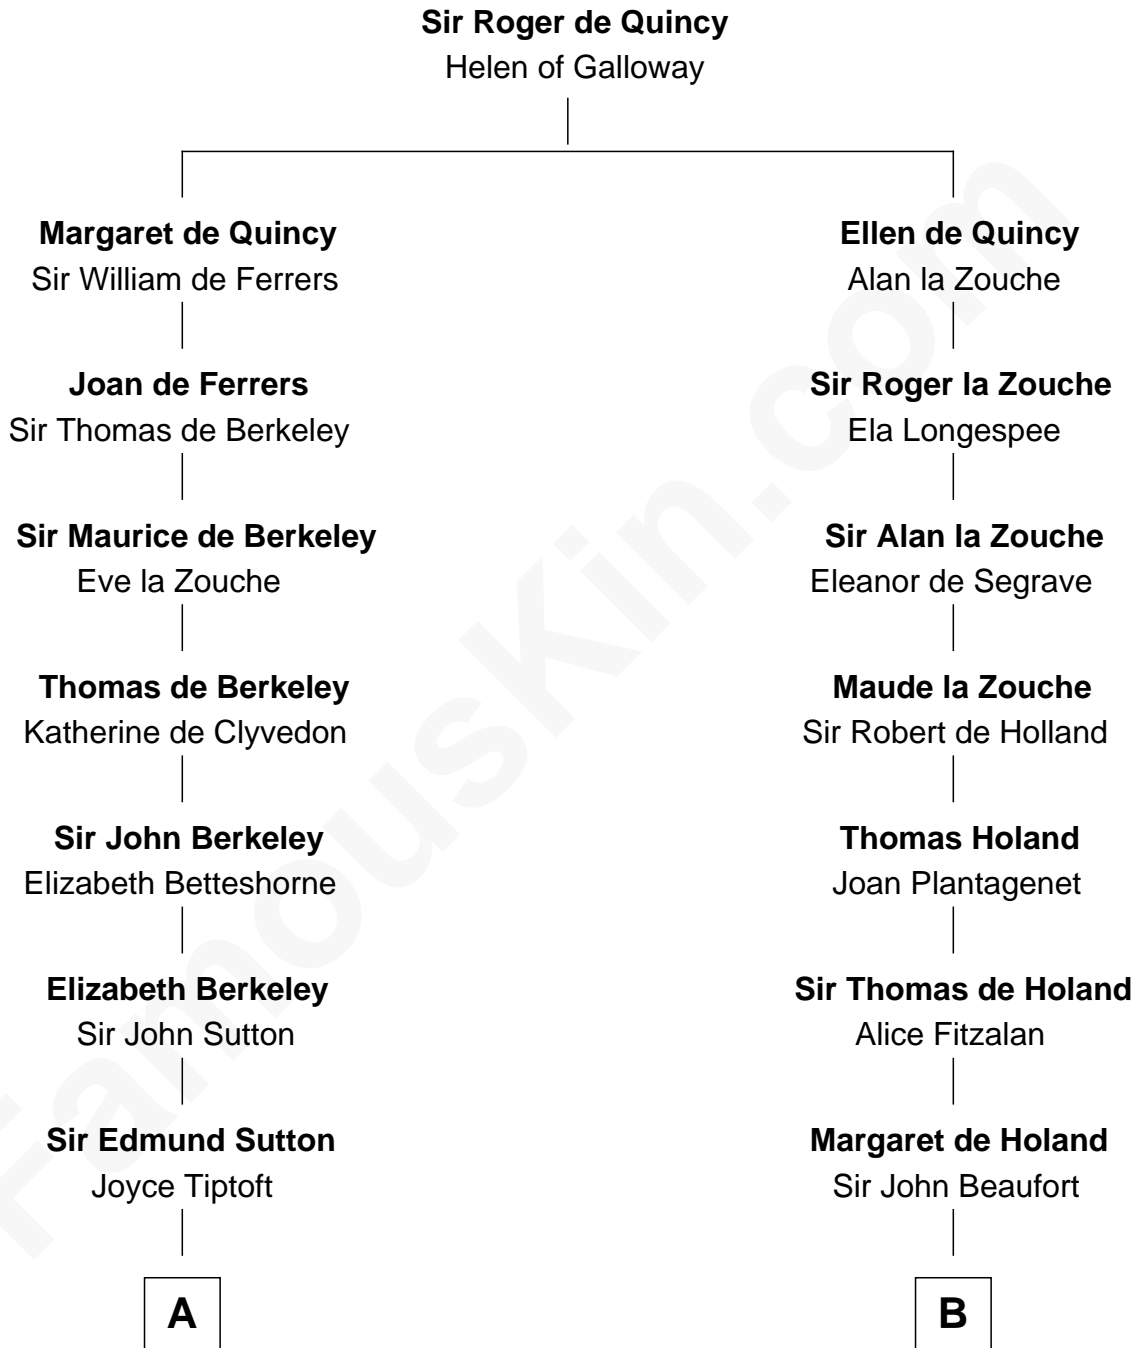

FamousKin.com
Relationship Chart of
Humphrey Bogart
Movie Actor

20th cousin 1 time removed of

Alexander Hamilton
1st U.S. Secretary of the Treasury

C

Charlotte Sophia Woodbridge

Dyer Perkins

Elizabeth Rogers Perkins

Harvey Humphrey

John Perkins Humphrey

Frances Dewey Churchill

Maud Humphrey

Dr. Belmont Deforest Bogart

Humphrey Bogart

Movie Actor

D