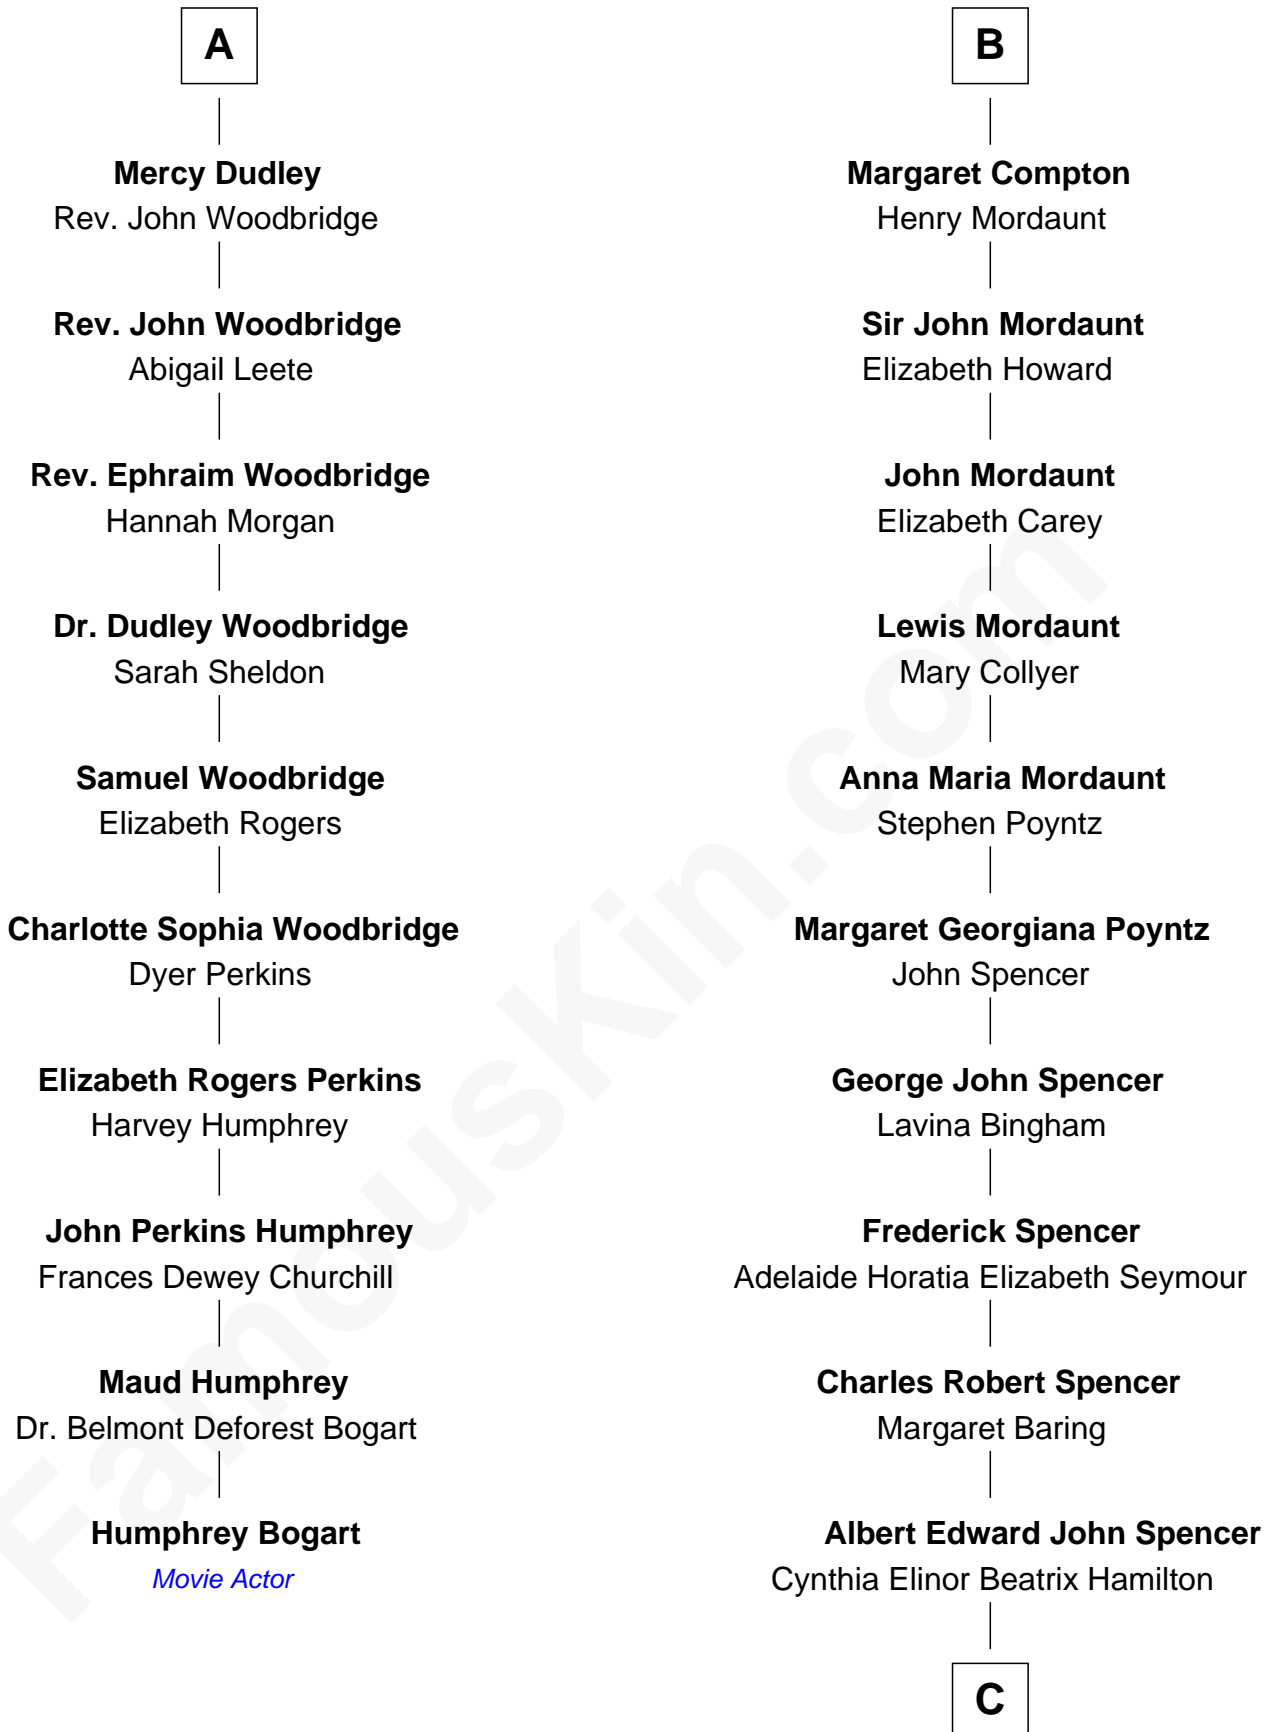

FamousKin.com
Relationship Chart of
Humphrey Bogart
Movie Actor

16th cousin 2 times removed of

Princess Diana
Princess of Wales

C

Edward John Spencer
Frances Ruth Burke Roche

Princess Diana
Princess of Wales

FamousKin.com