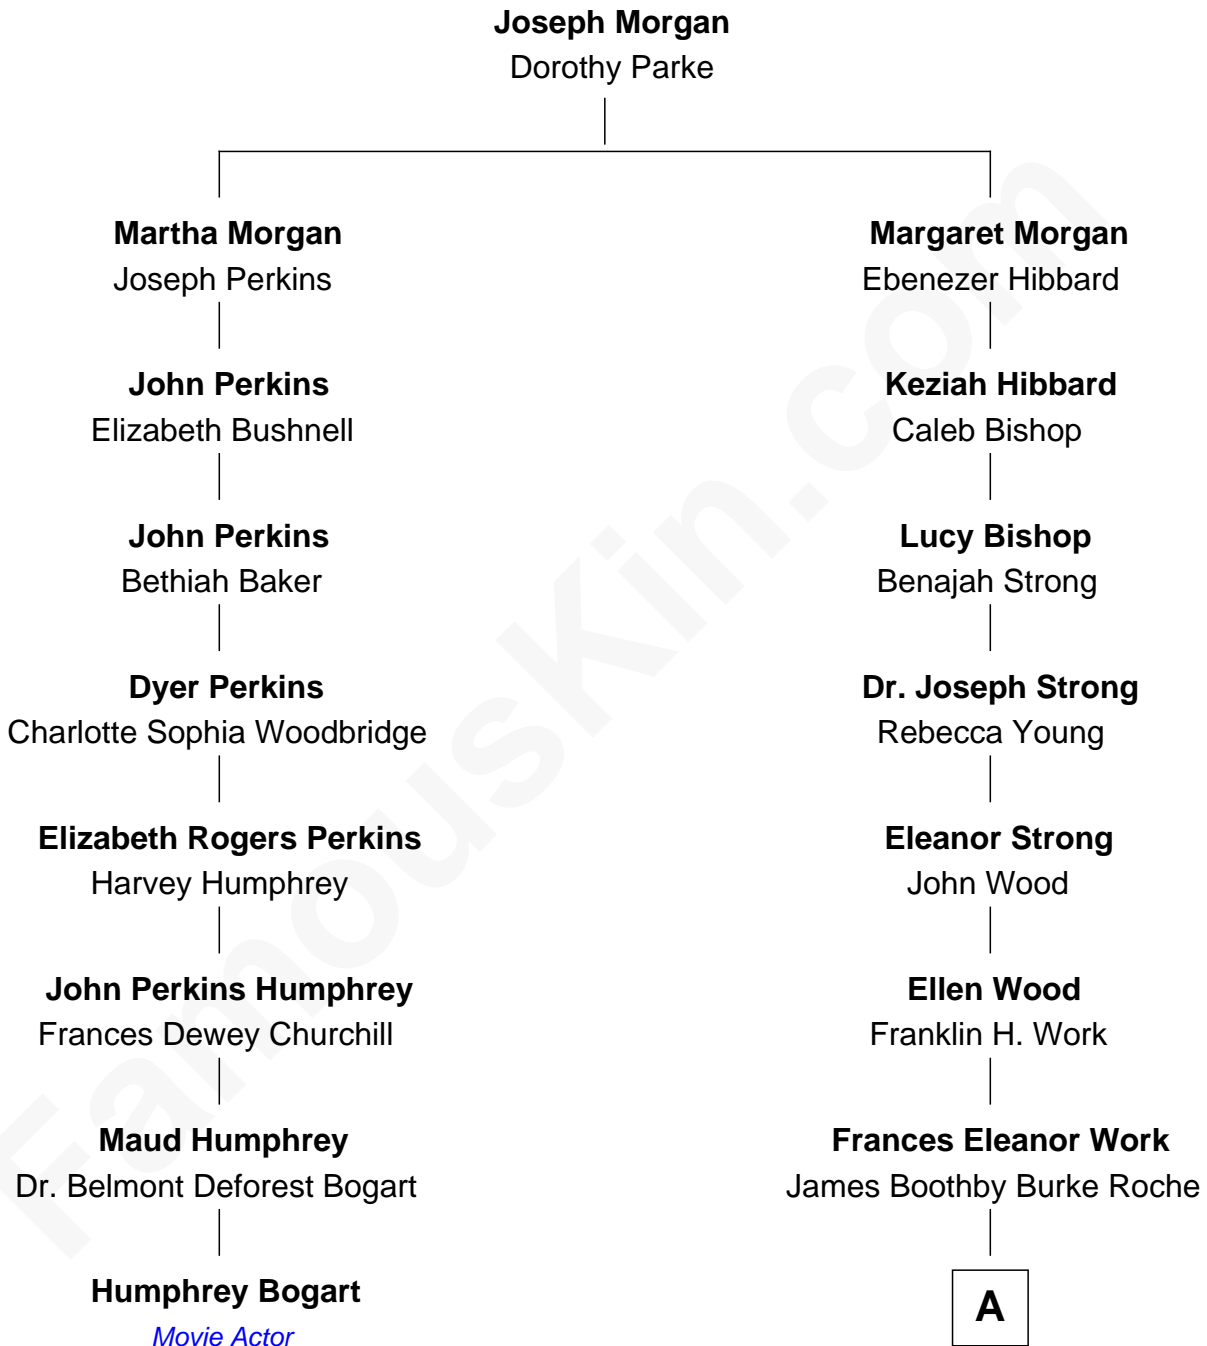

**FamousKin.com**  
**Relationship Chart of**  
**Humphrey Bogart**  
*Movie Actor*

7th cousin 2 times removed of

**Princess Diana**  
*Princess of Wales*

**A**

Edmund Maurice Burke Roche

Ruth Sylvia Gill

Frances Ruth Burke Roche

Edward John Spencer

Princess Diana

*Princess of Wales*

FamousKin.com