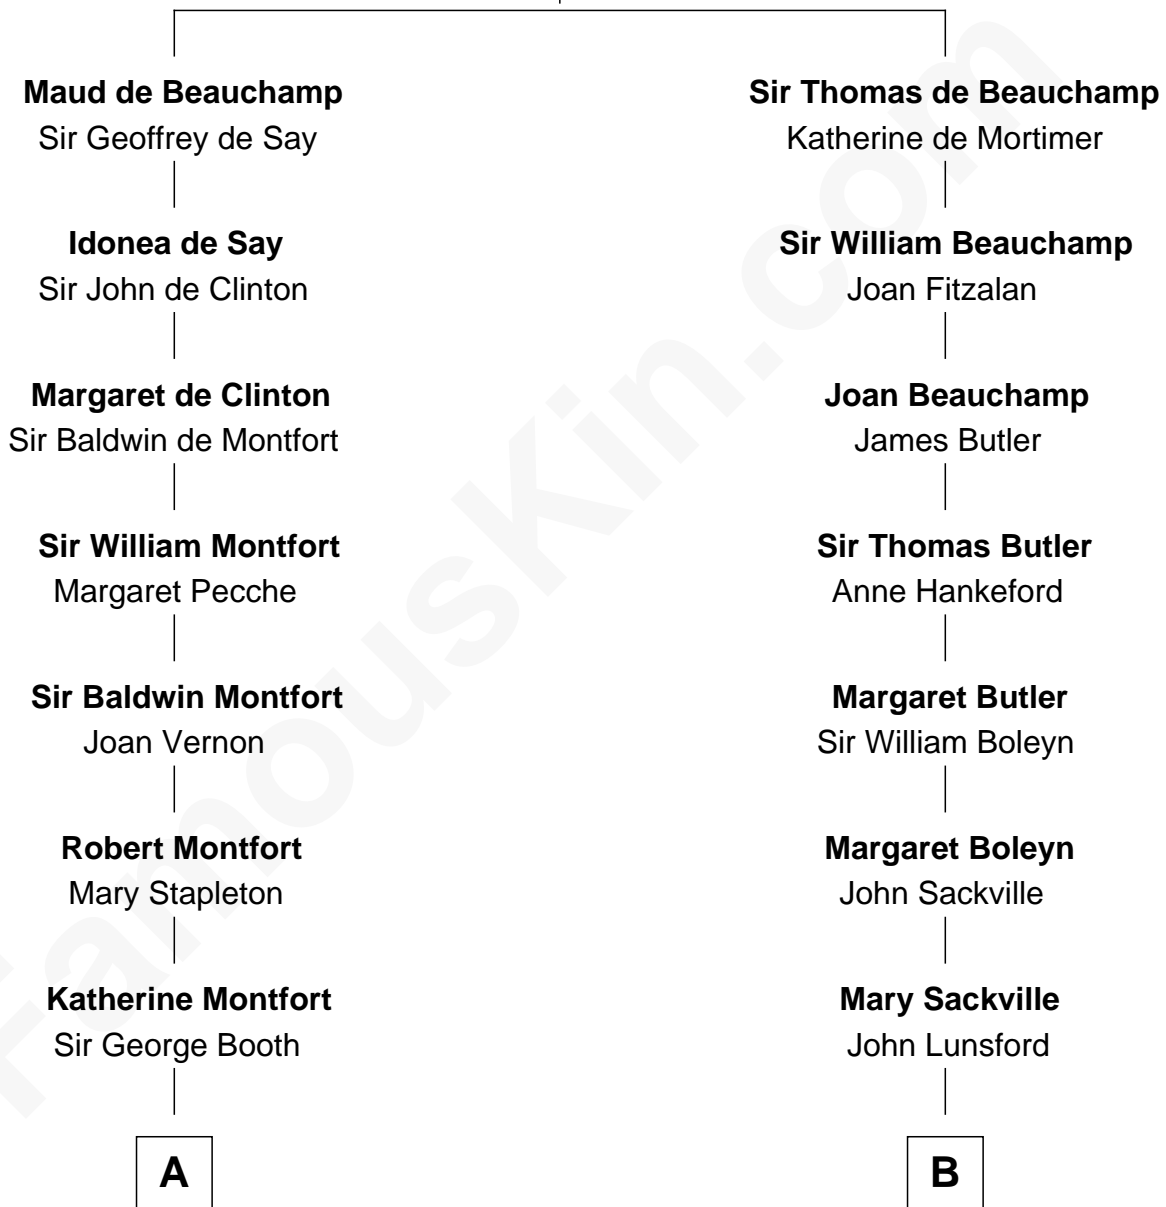

FamousKin.com
Relationship Chart of
Humphrey Bogart
Movie Actor

19th cousin 2 times removed of
Princess Diana
Princess of Wales

Guy de Beauchamp
 Alice de Toeni

A

Sir William Booth
Ellen Montgomery

Jane Booth
Sir Thomas Holford