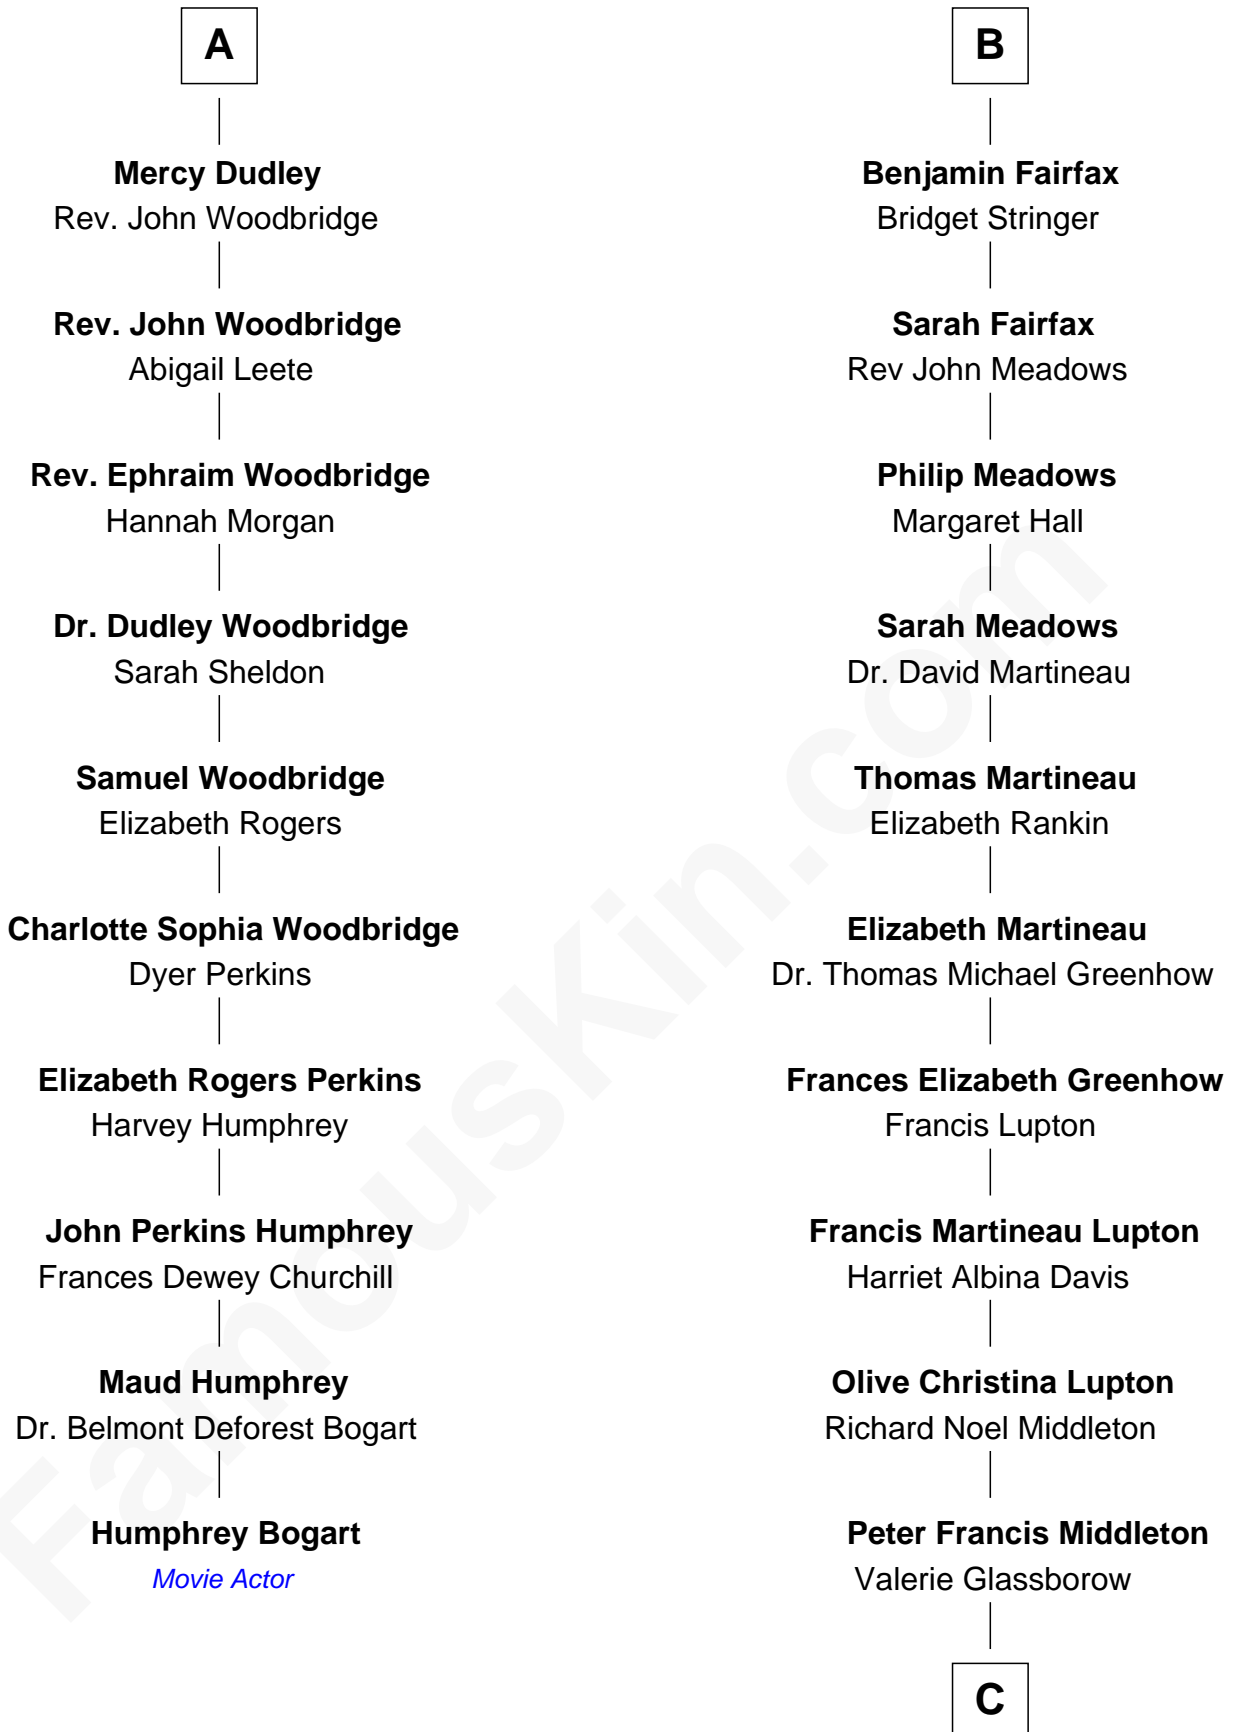

**FamousKin.com**  
**Relationship Chart of**  
**Humphrey Bogart**  
*Movie Actor*

16th cousin 2 times removed of  
**Catherine Middleton**  
*Princess of Wales*

Michael Francis Middleton  
Carole Elizabeth Goldsmith

Catherine Middleton  
*Princess of Wales*

FamousKin.com