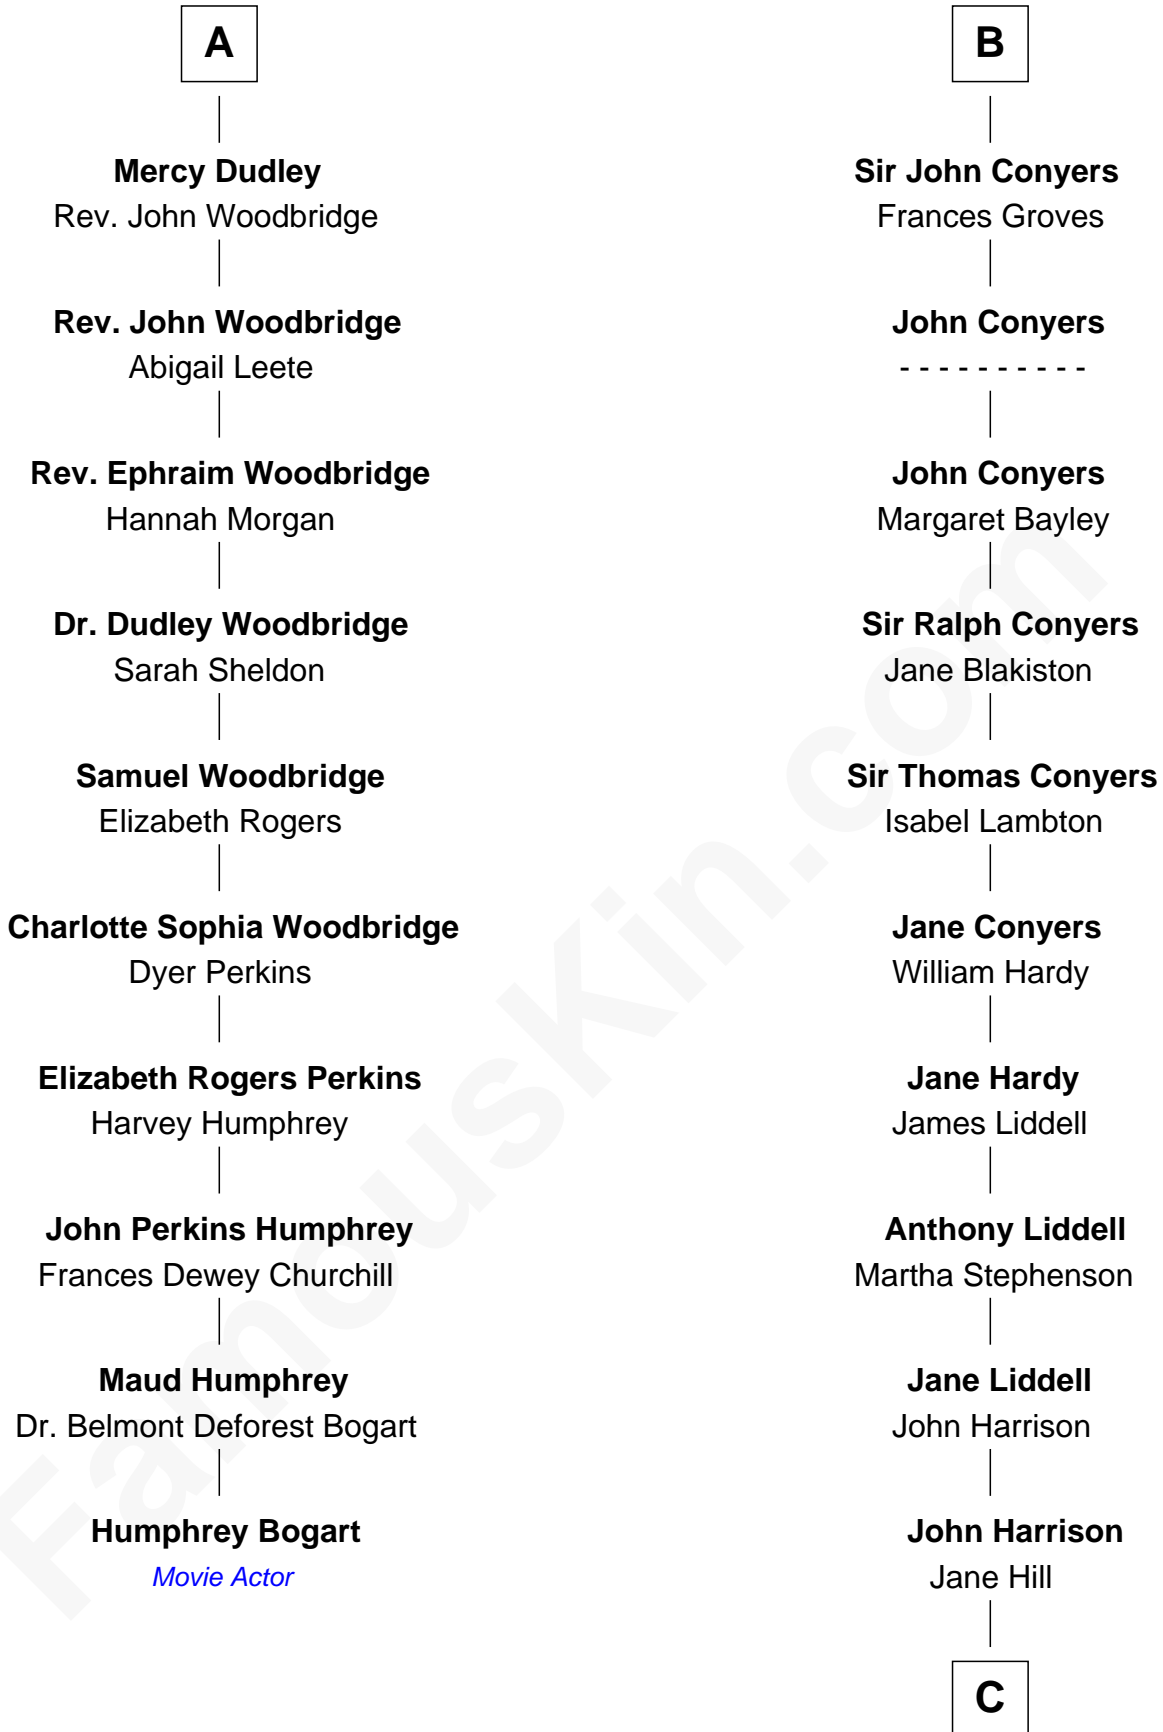

**FamousKin.com**  
**Relationship Chart of**  
**Humphrey Bogart**  
*Movie Actor*

**16th cousin 4 times removed of**  
**Catherine Middleton**  
*Princess of Wales*

C

**Thomas Harrison**

Elizabeth Mary Temple

**Dorothy Harrison**

Ronald John James Goldsmith

**Carole Elizabeth Goldsmith**

Michael Francis Middleton

**Catherine Middleton**

*Princess of Wales*