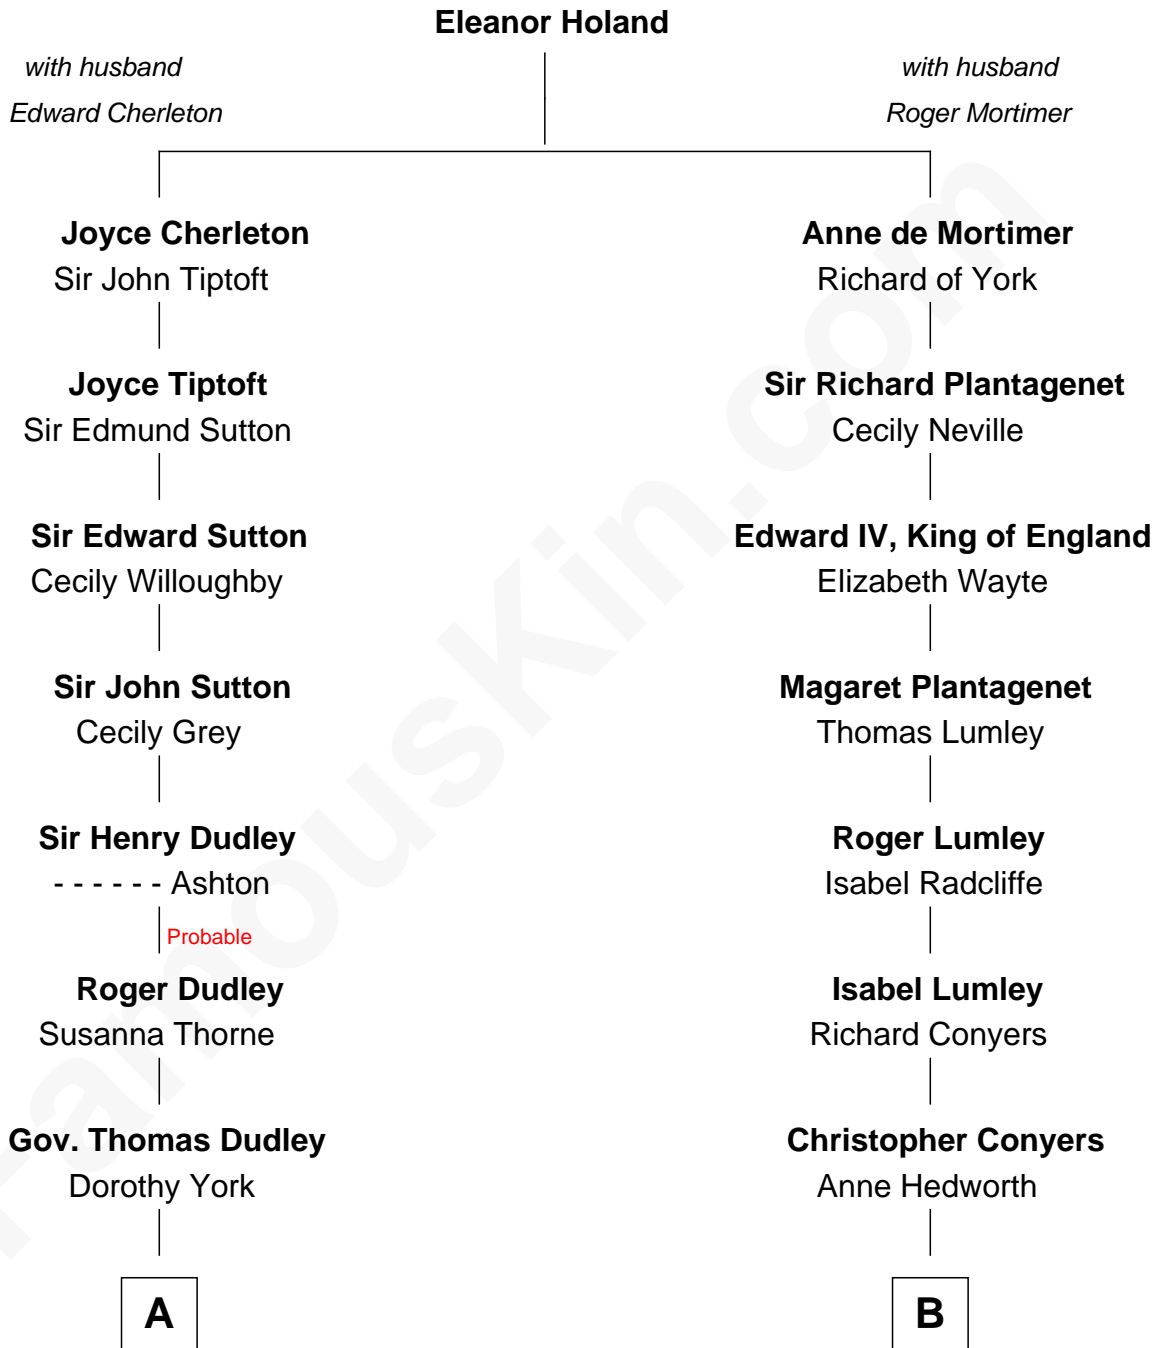

**FamousKin.com**  
**Relationship Chart of**  
**Humphrey Bogart**  
*Movie Actor*

**16th cousin 4 times removed of**  
**Catherine Middleton**  
*Princess of Wales*

C

**Thomas Harrison**

Elizabeth Mary Temple

**Dorothy Harrison**

Ronald John James Goldsmith

**Carole Elizabeth Goldsmith**

Michael Francis Middleton

**Catherine Middleton**

*Princess of Wales*