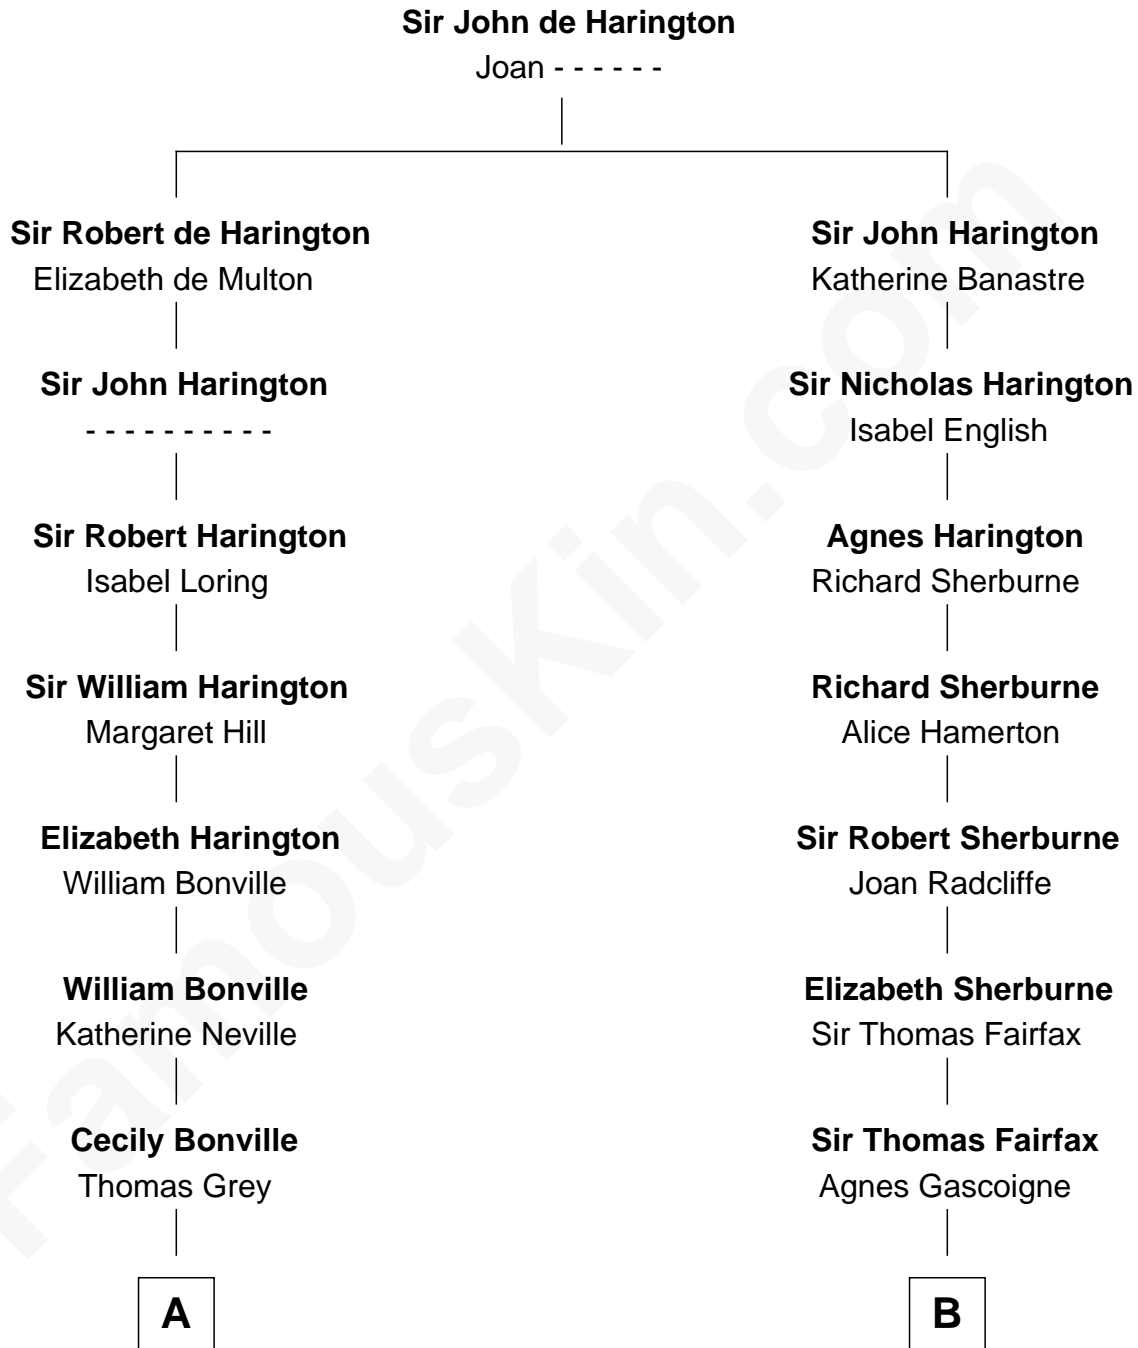

**FamousKin.com**  
**Relationship Chart of**  
**Humphrey Bogart**  
*Movie Actor*

20th cousin 1 time removed of  
**Catherine Middleton**  
*Princess of Wales*

**C**

**Elizabeth Rogers Perkins**

Harvey Humphrey

**John Perkins Humphrey**

Frances Dewey Churchill

**Maud Humphrey**

Dr. Belmont Deforest Bogart

**Humphrey Bogart**

*Movie Actor*

**D**

**Francis Martineau Lupton**

*Princess of Wales*