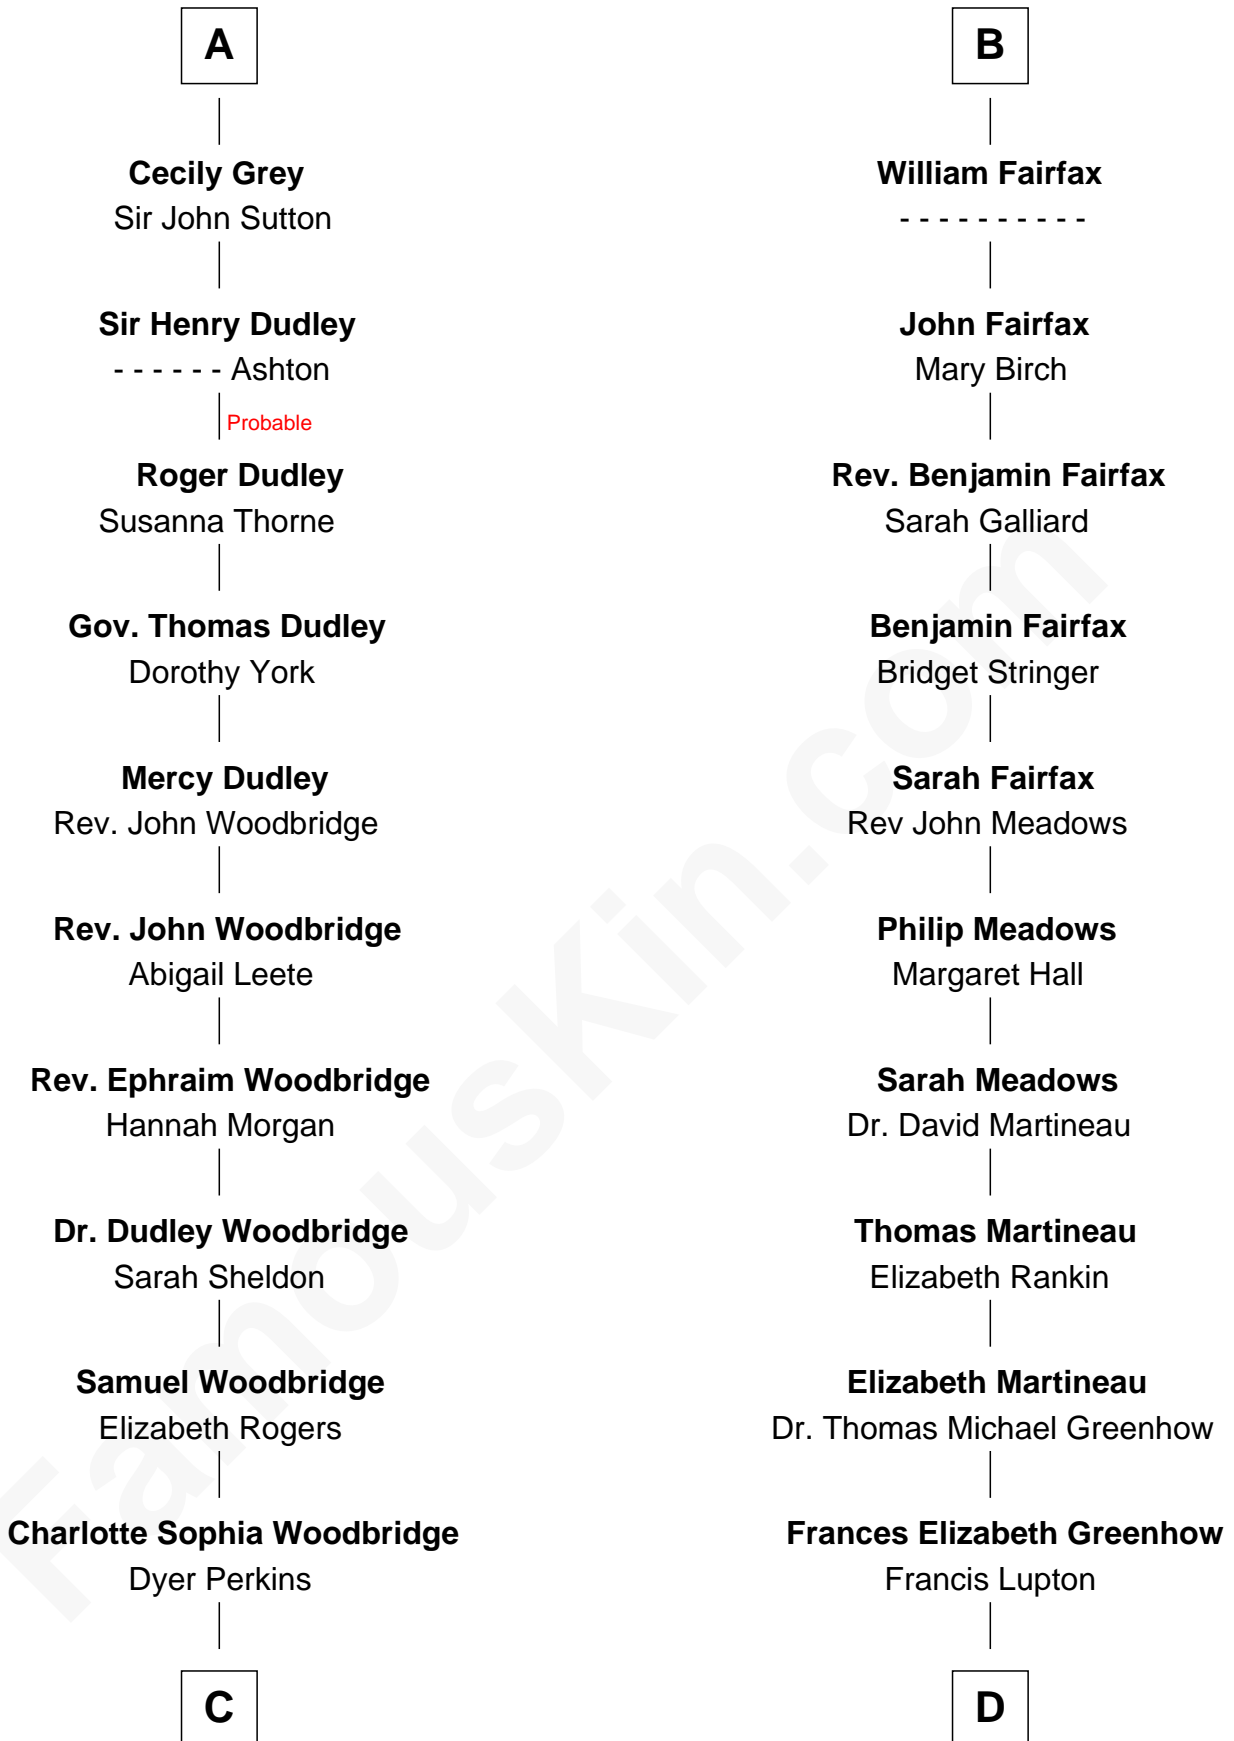

**FamousKin.com**  
**Relationship Chart of**  
**Humphrey Bogart**  
*Movie Actor*

20th cousin 1 time removed of  
**Catherine Middleton**  
*Princess of Wales*

**C**

**Elizabeth Rogers Perkins**

Harvey Humphrey

**John Perkins Humphrey**

Frances Dewey Churchill

**Maud Humphrey**

Dr. Belmont Deforest Bogart

**Humphrey Bogart**

*Movie Actor*

**D**

**Francis Martineau Lupton**

Harriet Albina Davis

**Olive Christina Lupton**

Richard Noel Middleton

**Peter Francis Middleton**

Valerie Glassborow

**Michael Francis Middleton**

Carole Elizabeth Goldsmith

**Catherine Middleton**

*Princess of Wales*