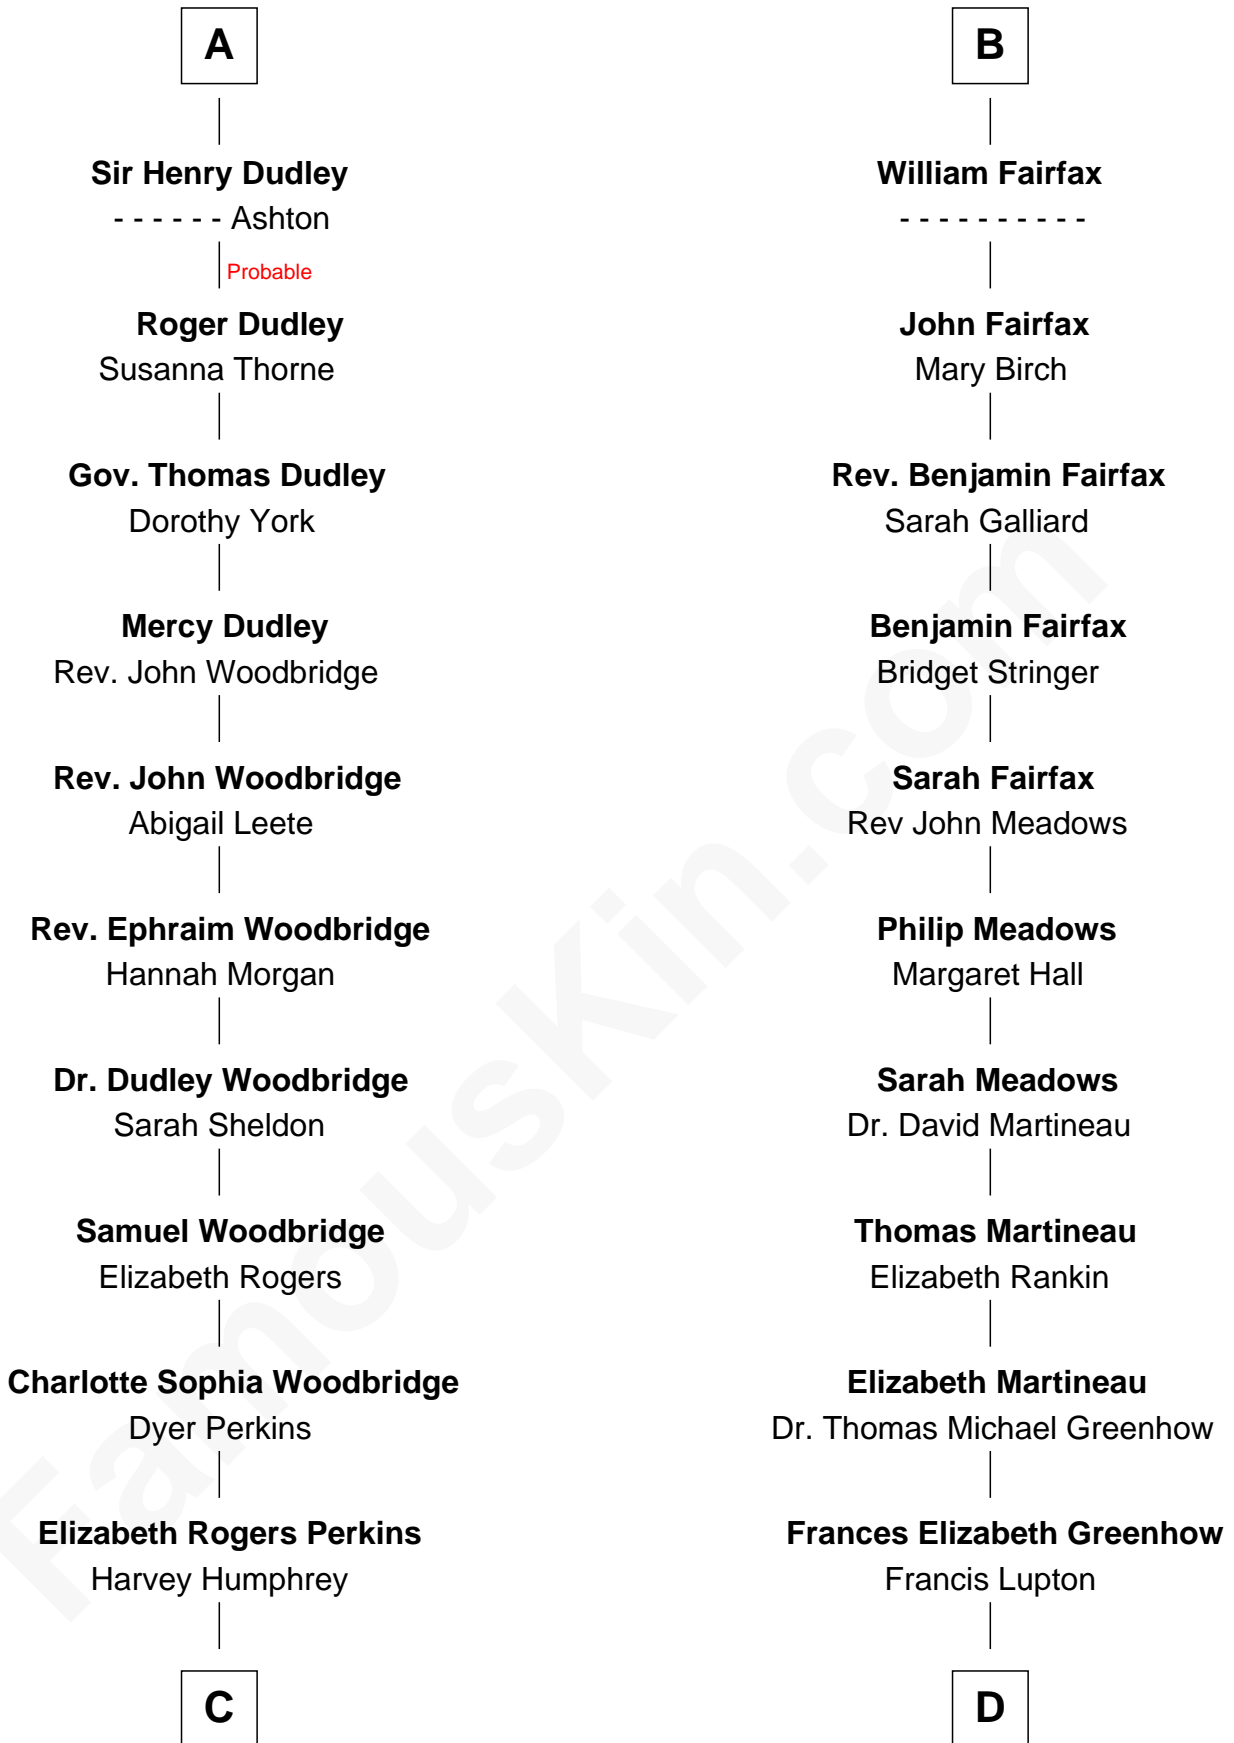

FamousKin.com
Relationship Chart of
Humphrey Bogart
Movie Actor

19th cousin 2 times removed of
Catherine Middleton
Princess of Wales

C

John Perkins Humphrey

Frances Dewey Churchill

Maud Humphrey

Dr. Belmont Deforest Bogart

Valerie Glassborow

Michael Francis Middleton

Carole Elizabeth Goldsmith

Catherine Middleton

Princess of Wales