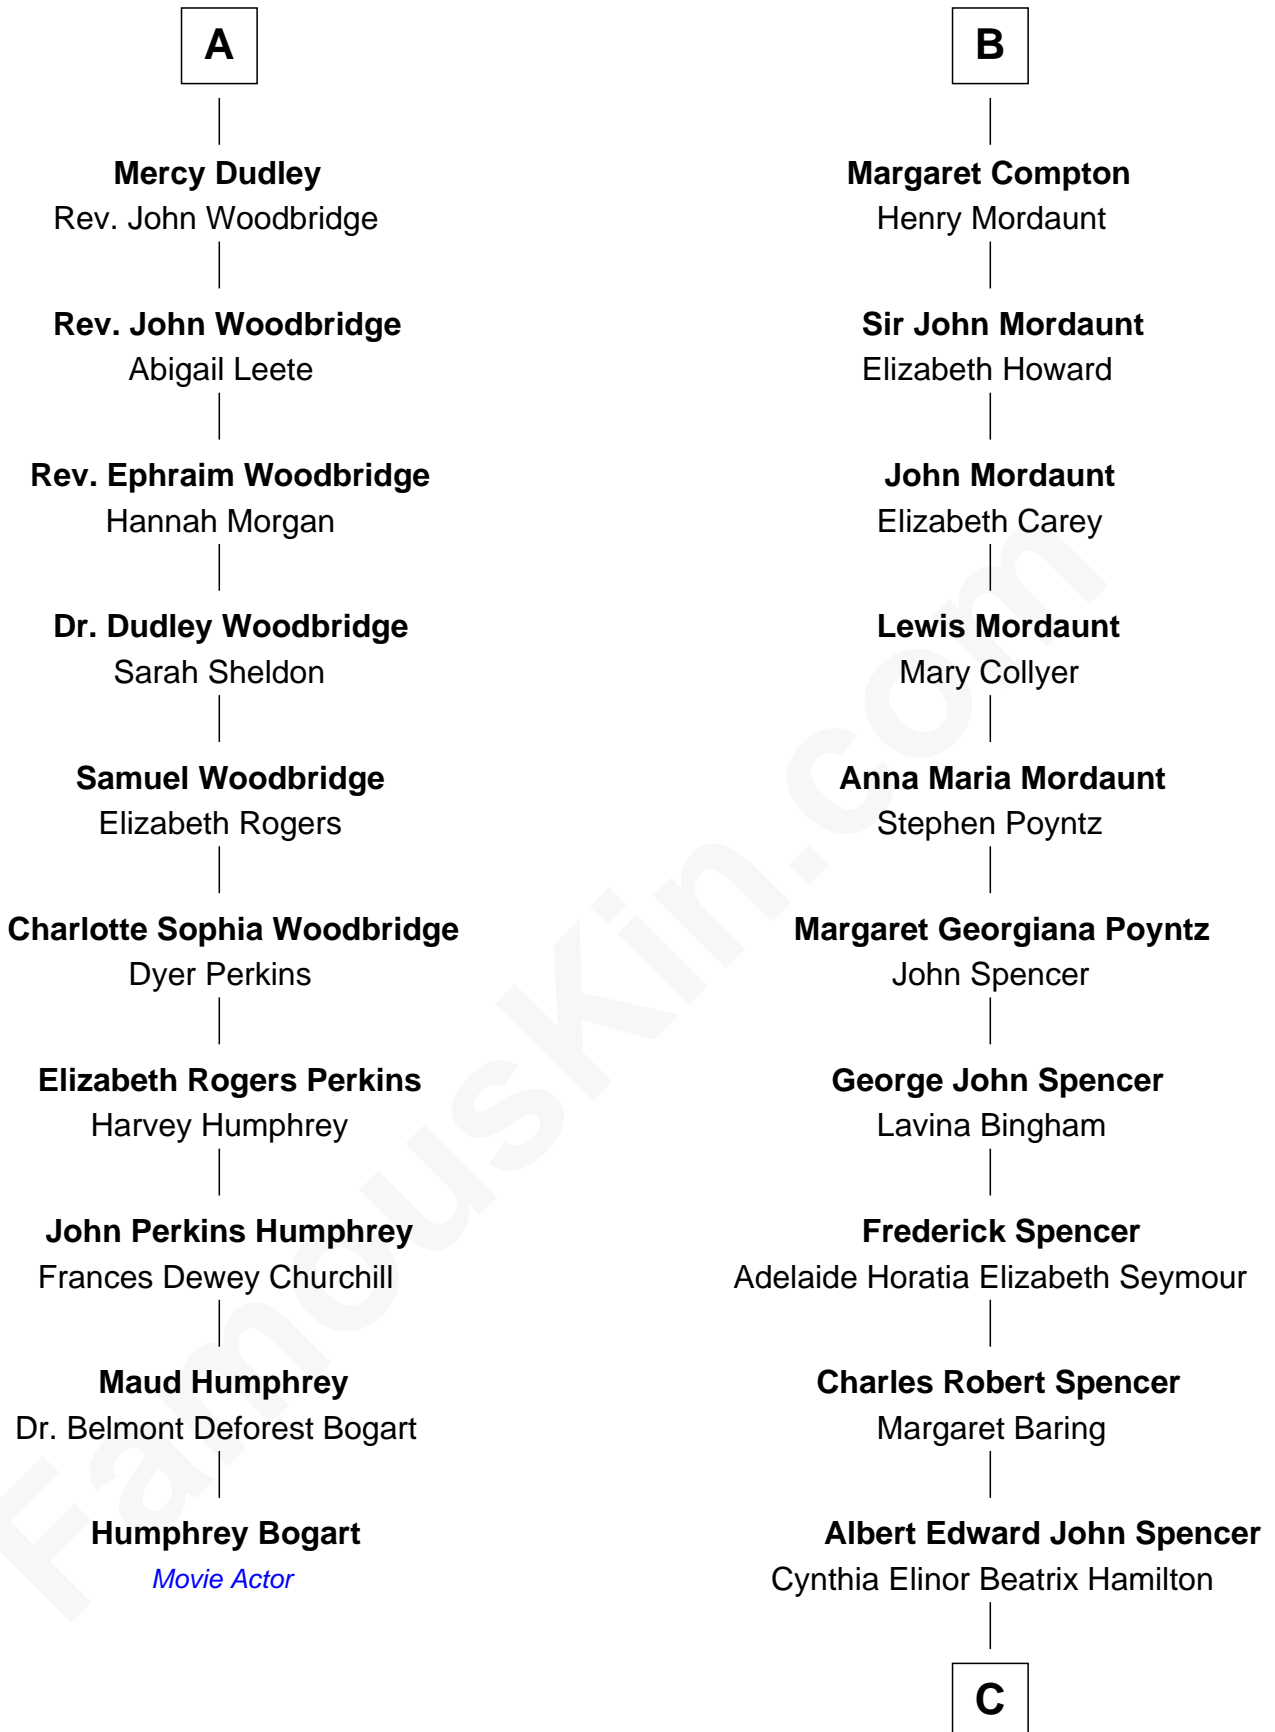

FamousKin.com
Relationship Chart of
Humphrey Bogart
Movie Actor

16th cousin 3 times removed of

Prince Harry
Duke of Sussex

C

Edward John Spencer
Frances Ruth Burke Roche

Princess Diana Frances Spencer
Charles III, King of the United Kingdom