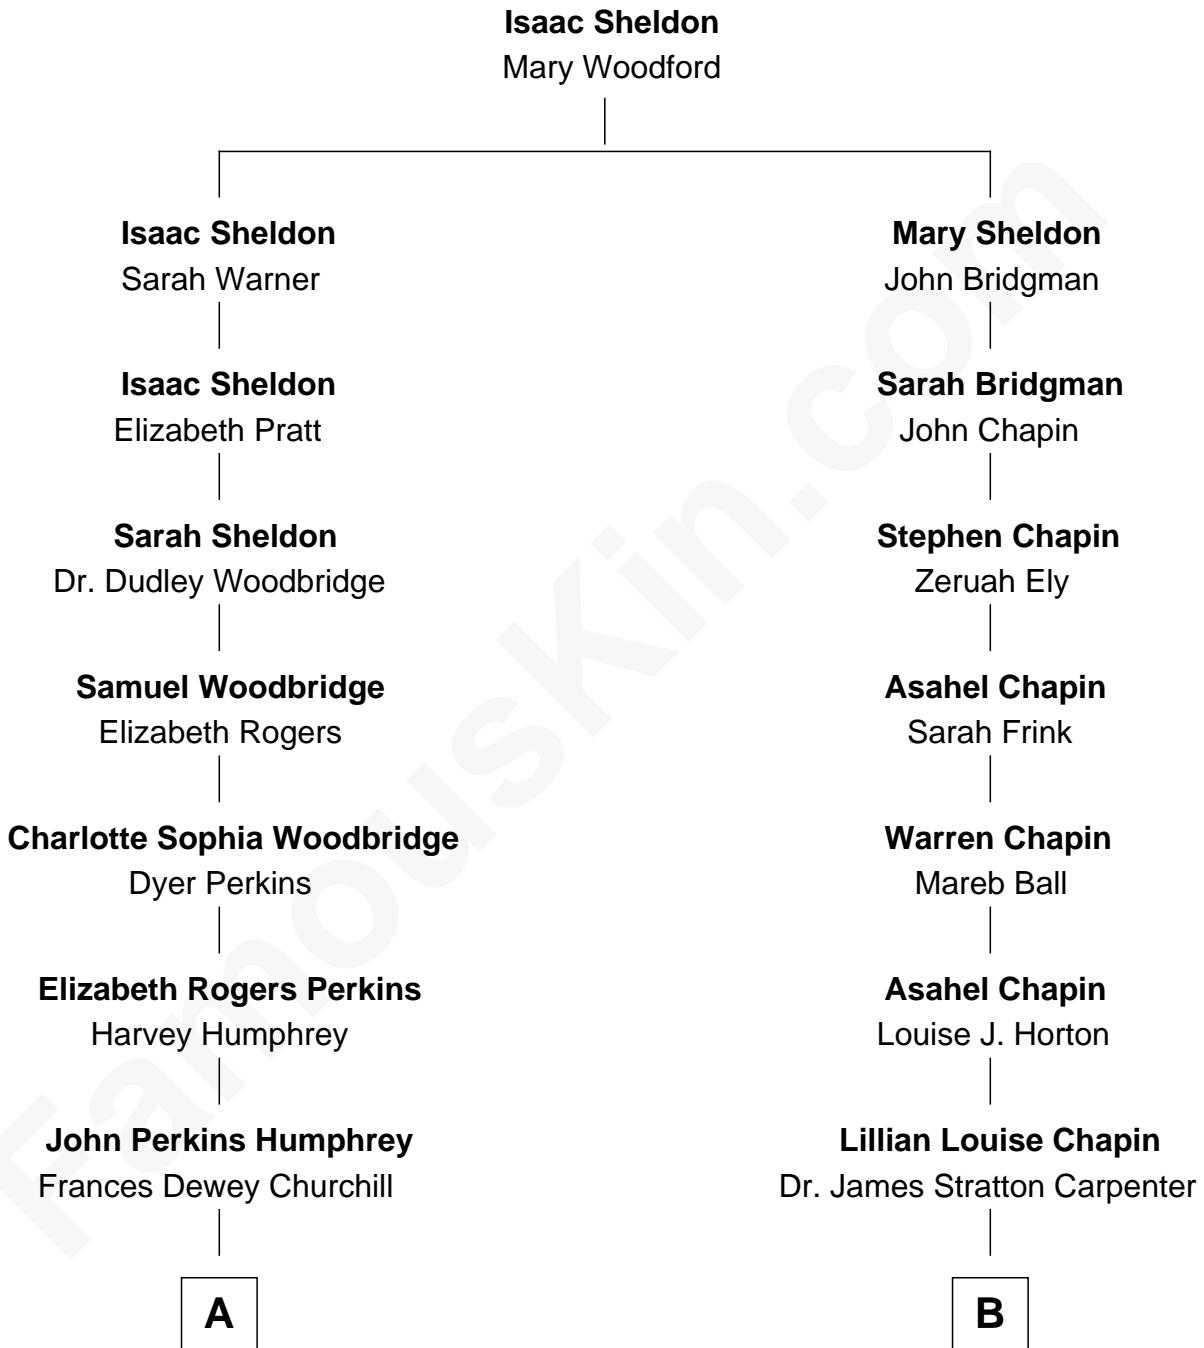

FamousKin.com
Relationship Chart of
Humphrey Bogart
Movie Actor

8th cousin 1 time removed of
Mary Chapin Carpenter
Singer and Songwriter

FamousKin.com