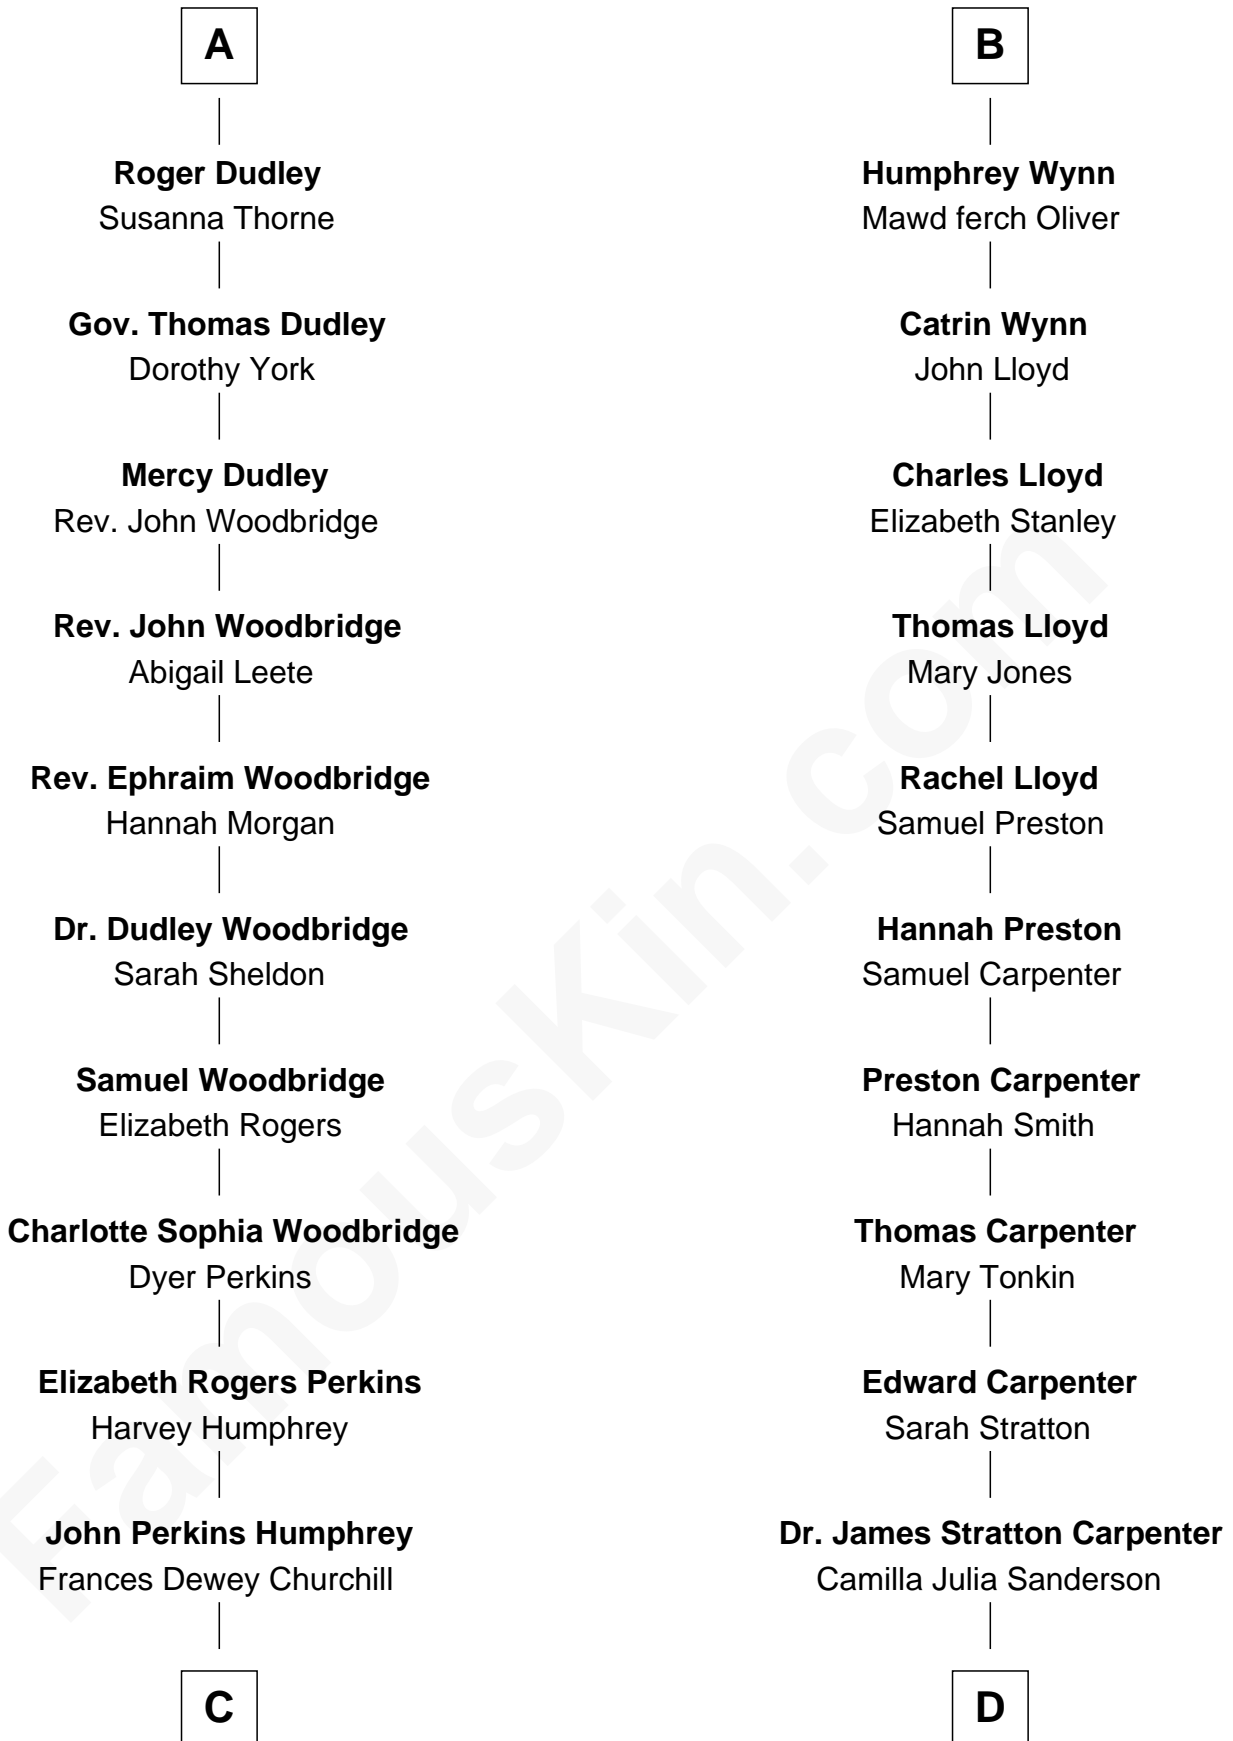

FamousKin.com
Relationship Chart of
Humphrey Bogart
Movie Actor

18th cousin 3 times removed of
Mary Chapin Carpenter
Singer and Songwriter

C

Maud Humphrey
Dr. Belmont Deforest Bogart

Humphrey Bogart
Movie Actor

D

Dr. John Thomas Carpenter
Eliza Adelaide Hill

Dr. James Stratton Carpenter
Lillian Louise Chapin

Chapin Carpenter
Ruth Smythe

Chapin Carpenter
Mary Bowie Robertson

Mary Chapin Carpenter
Singer and Songwriter