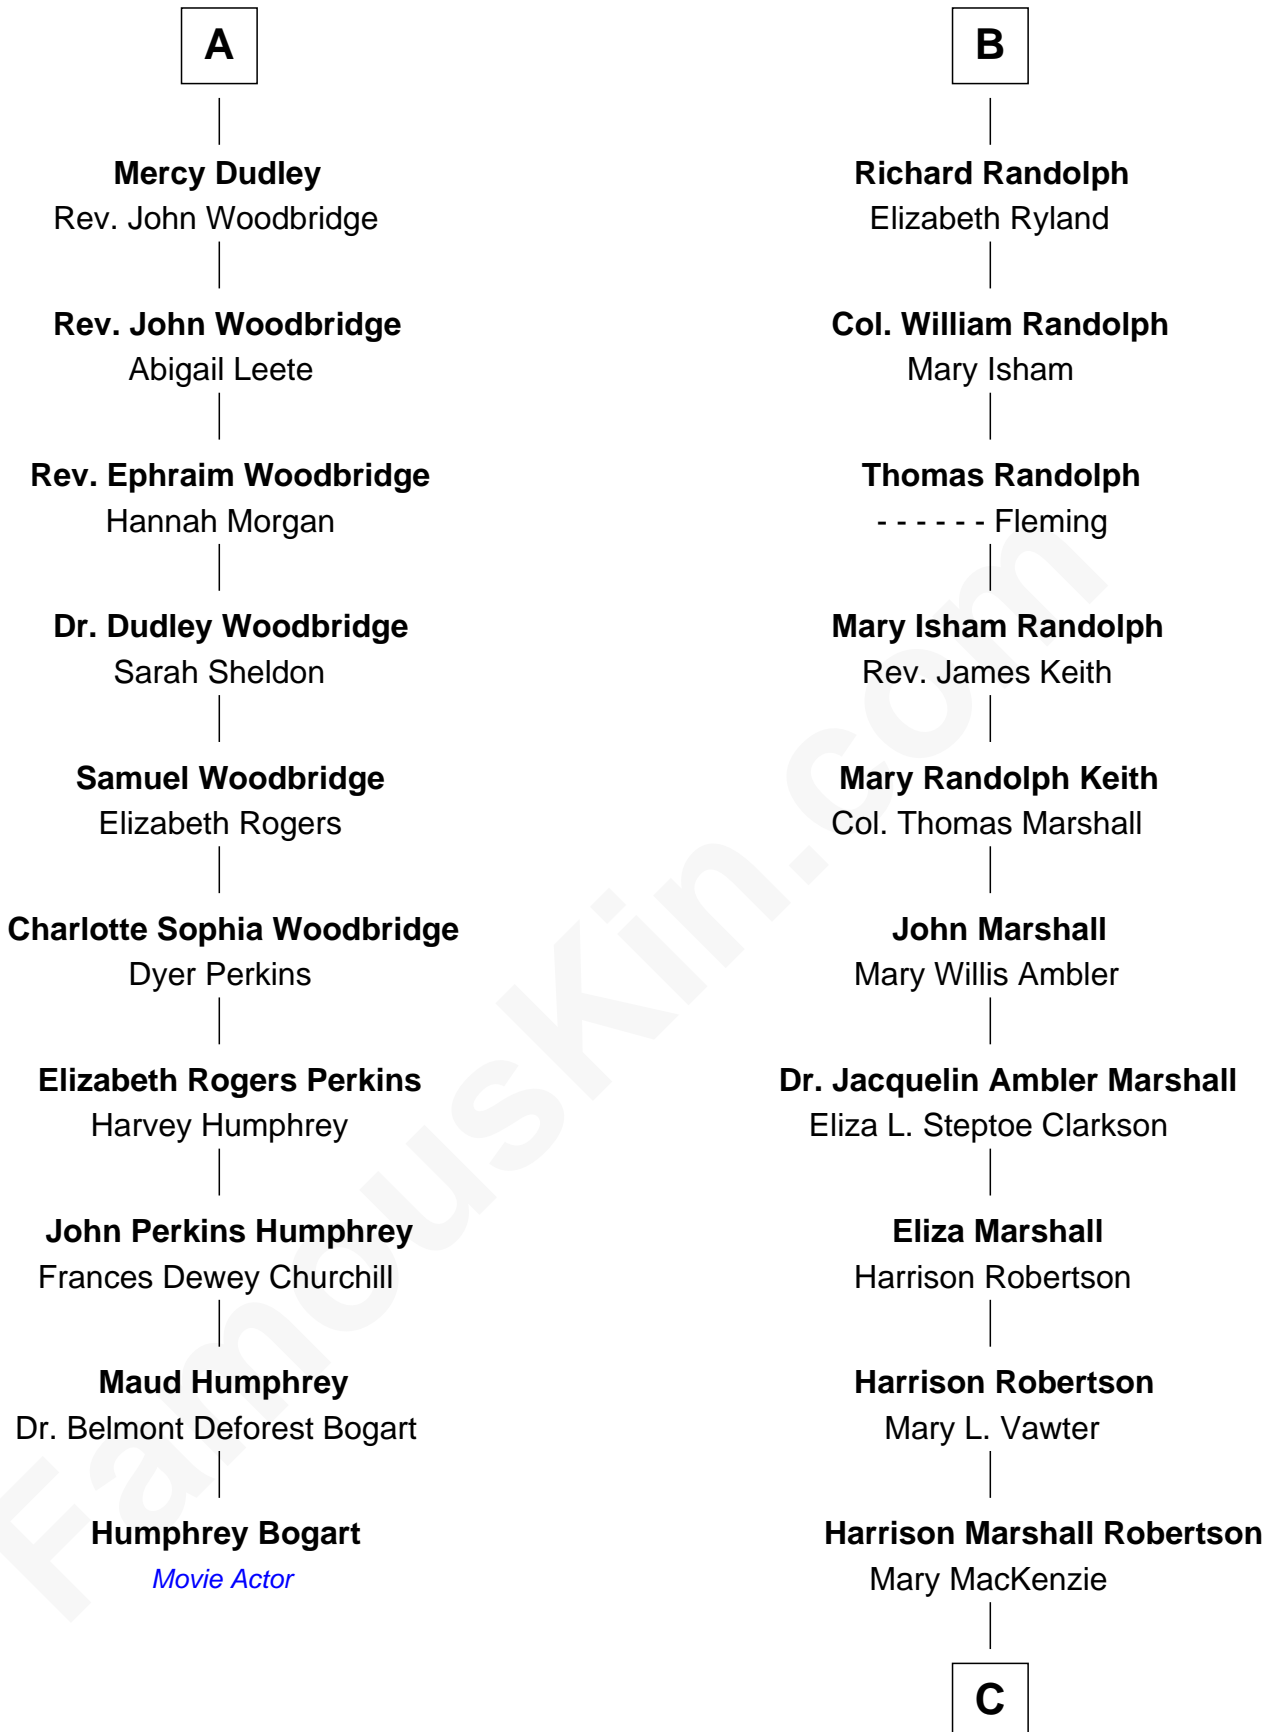

FamousKin.com
Relationship Chart of
Humphrey Bogart
Movie Actor

16th cousin 2 times removed of
Mary Chapin Carpenter
Singer and Songwriter

C

Mary Bowie Robertson
Chapin Carpenter

Mary Chapin Carpenter
Singer and Songwriter

FamousKin.com