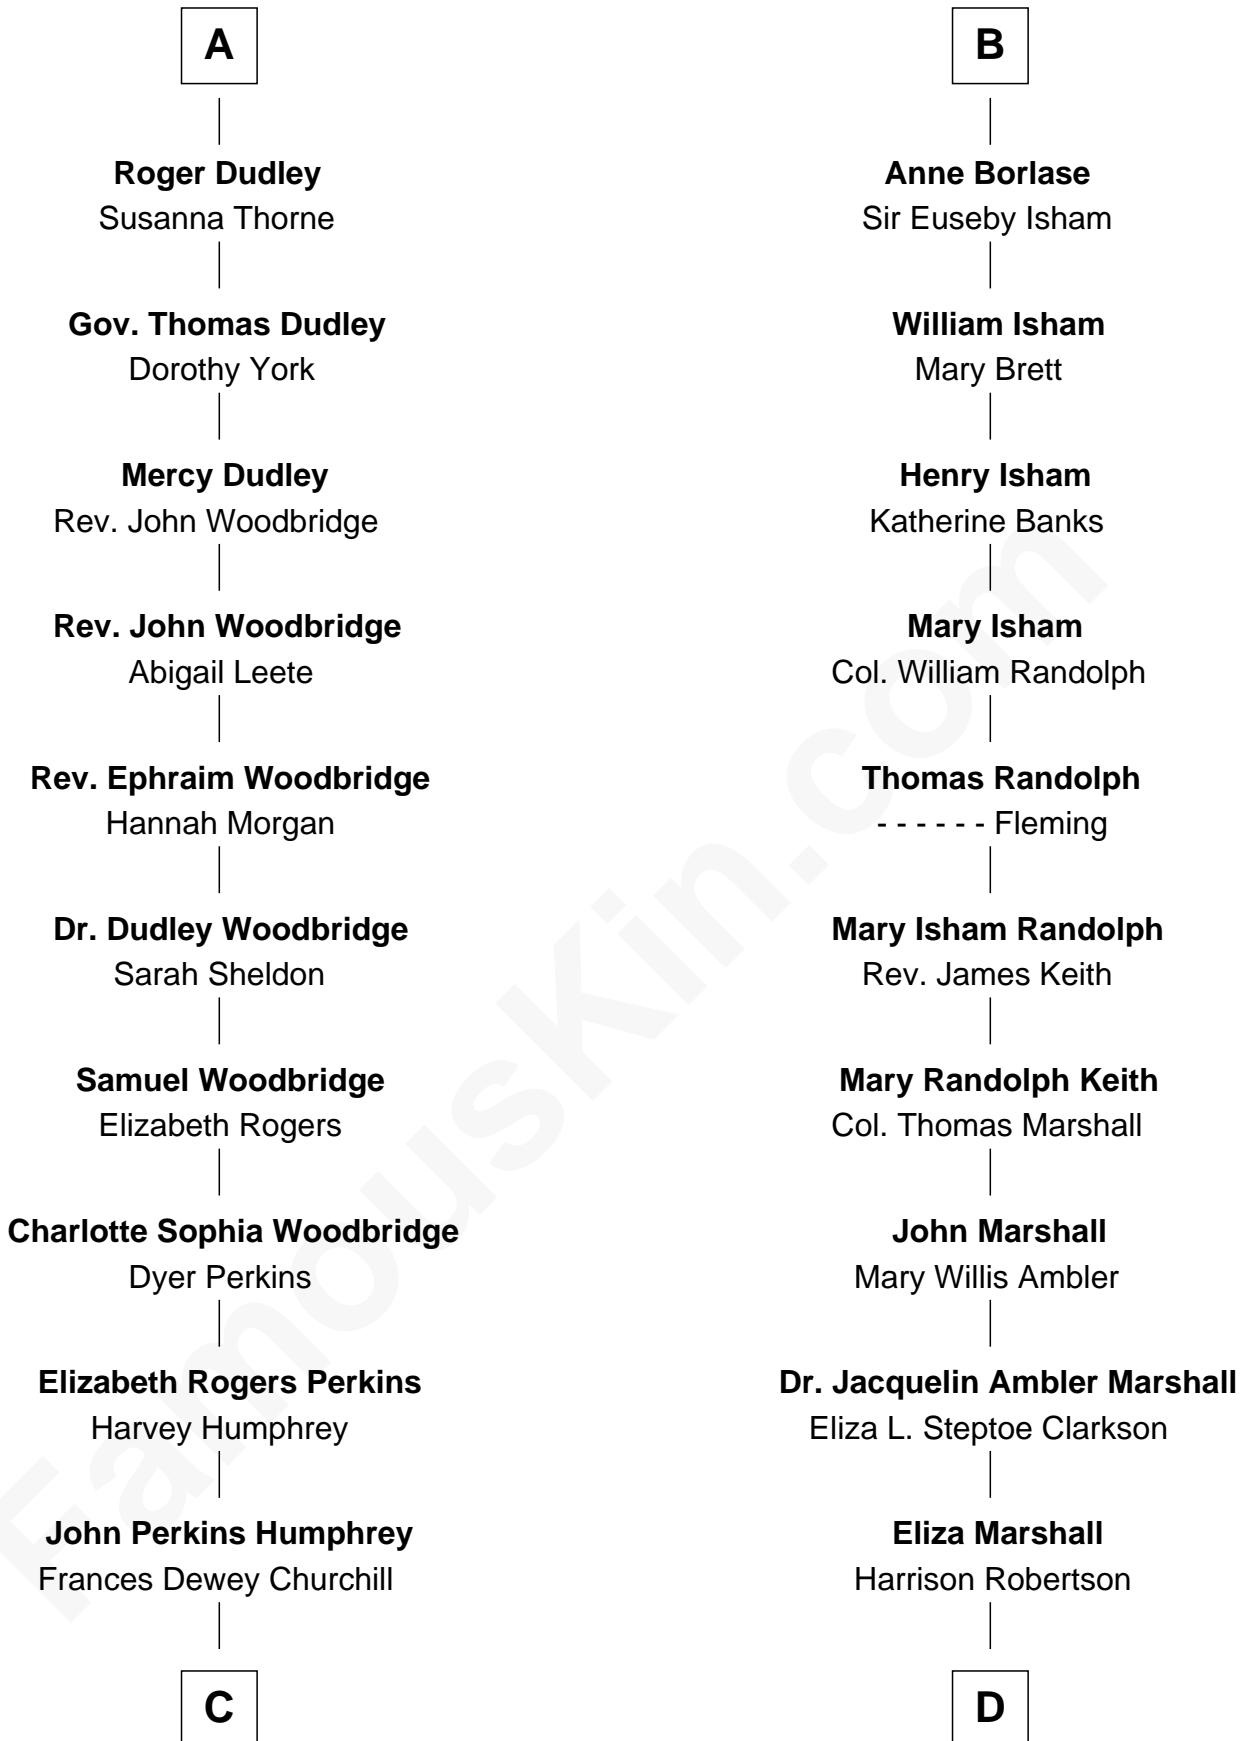

FamousKin.com
Relationship Chart of
Humphrey Bogart
Movie Actor

18th cousin 2 times removed of
Mary Chapin Carpenter
Singer and Songwriter

Sir Philip le Despencer
 Elizabeth - - - - -

Alice le Despenser
 Sir John Sutton

A

Sir Philip le Despencer
 Elizabeth de Tibetot

Margery Despencer
 Sir Roger Wentworth

Margaret Wentworth
 Sir William Hopton

Margaret Hopton
 Sir Philip Booth

Audrey Booth
 Sir William de Lytton

Sir Robert Lytton
 Frances Cavalery

Anne Lytton
 Sir John Borlase

B

FamousKin.com