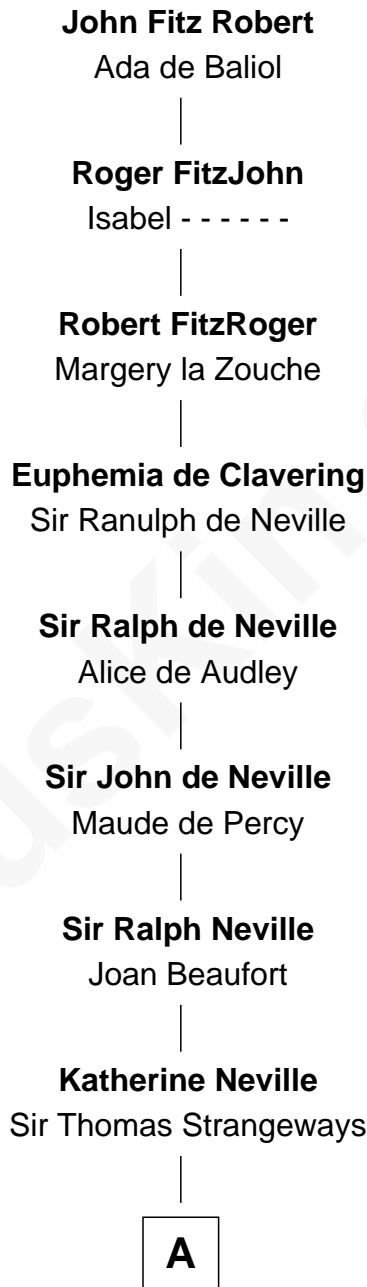

FamousKin.com Relationship Chart of

Humphrey Bogart

Movie Actor

21st Great-grandson of

John Fitz Robert

Magna Carta Surety

A

Joan Strangeways
Sir William Willoughby

Cecily Willoughby
Sir Edward Sutton

Sir John Sutton
Cecily Grey

Sir Henry Dudley
----- Ashton

Probable

Roger Dudley
Susanna Thorne

Gov. Thomas Dudley
Dorothy York

Mercy Dudley
Rev. John Woodbridge

Rev. John Woodbridge
Abigail Leete