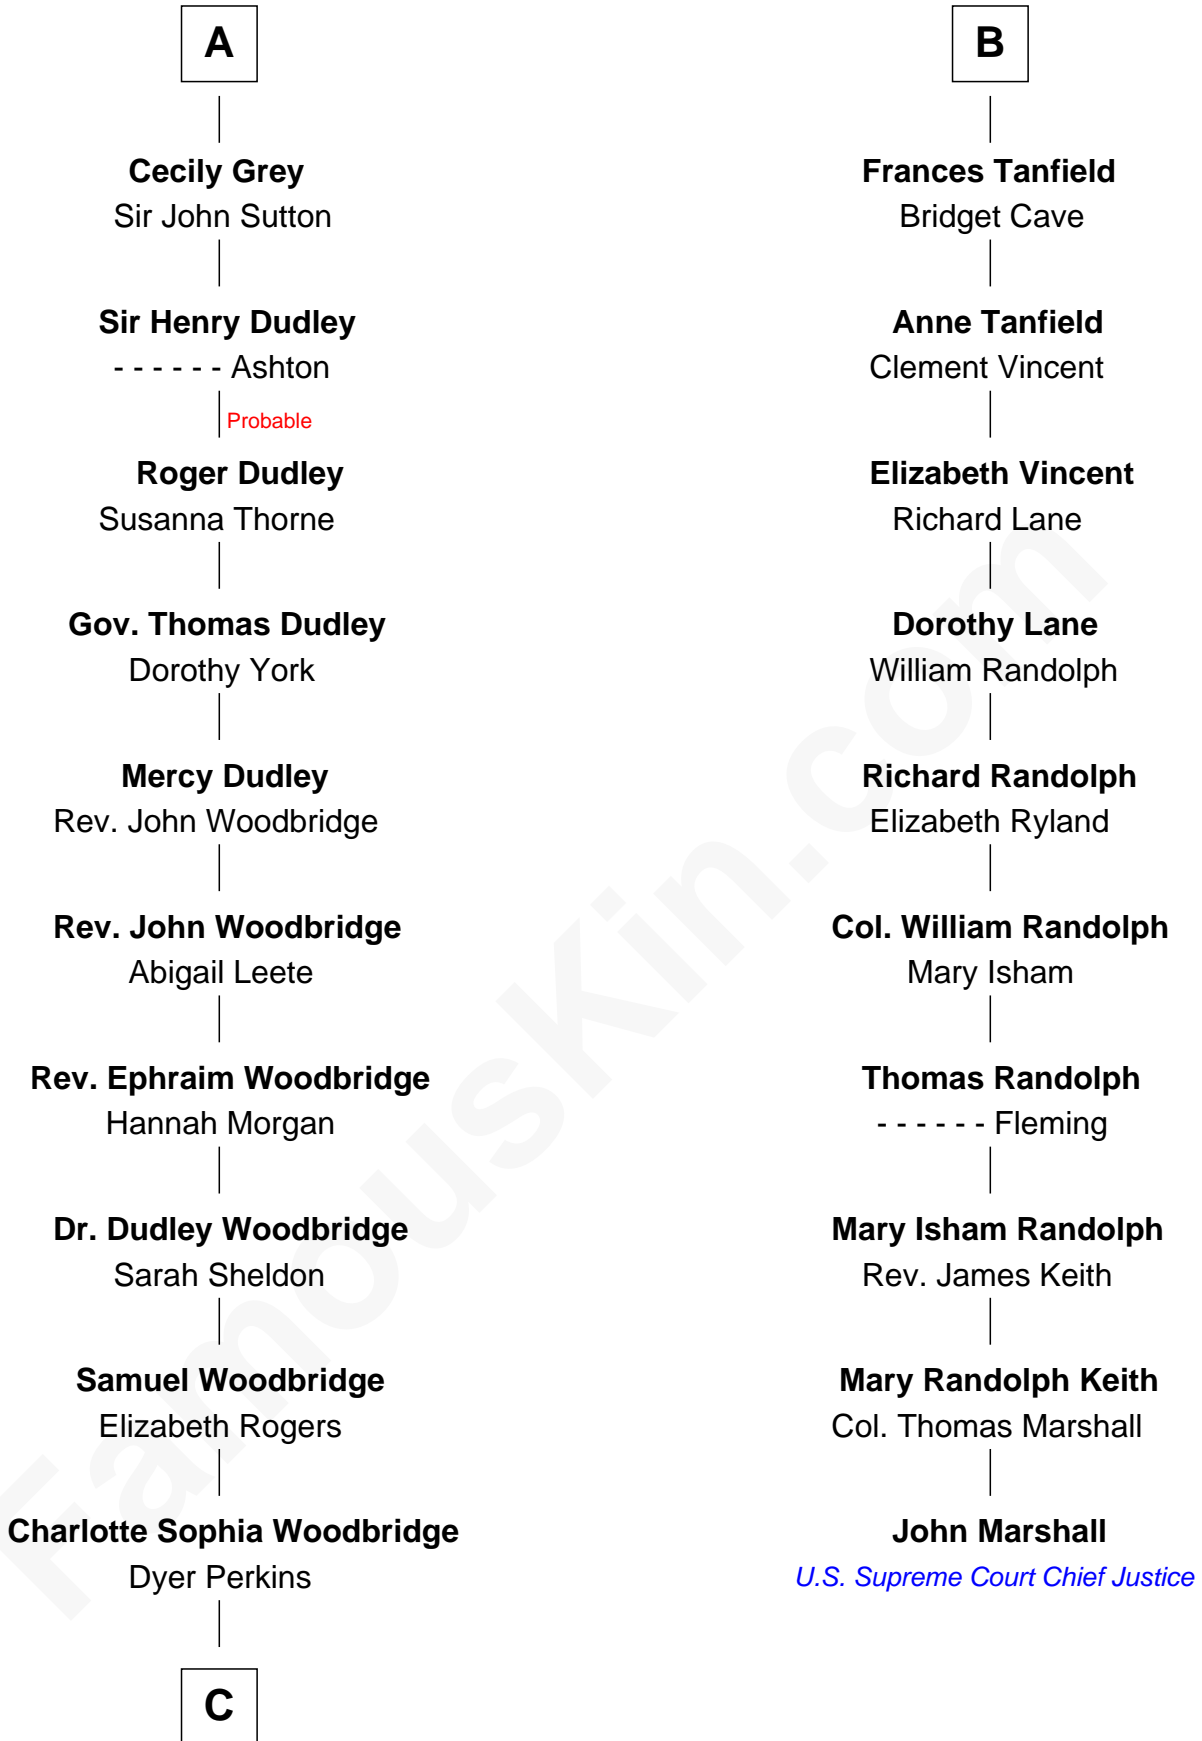

FamousKin.com
Relationship Chart of
Humphrey Bogart
Movie Actor

16th cousin 4 times removed of

John Marshall
4th Chief Justice of the U.S. Supreme Court

C

—
Elizabeth Rogers Perkins

Harvey Humphrey

—
John Perkins Humphrey

Frances Dewey Churchill

—
Maud Humphrey

Dr. Belmont Deforest Bogart

—
Humphrey Bogart

Movie Actor

FamousKin.com