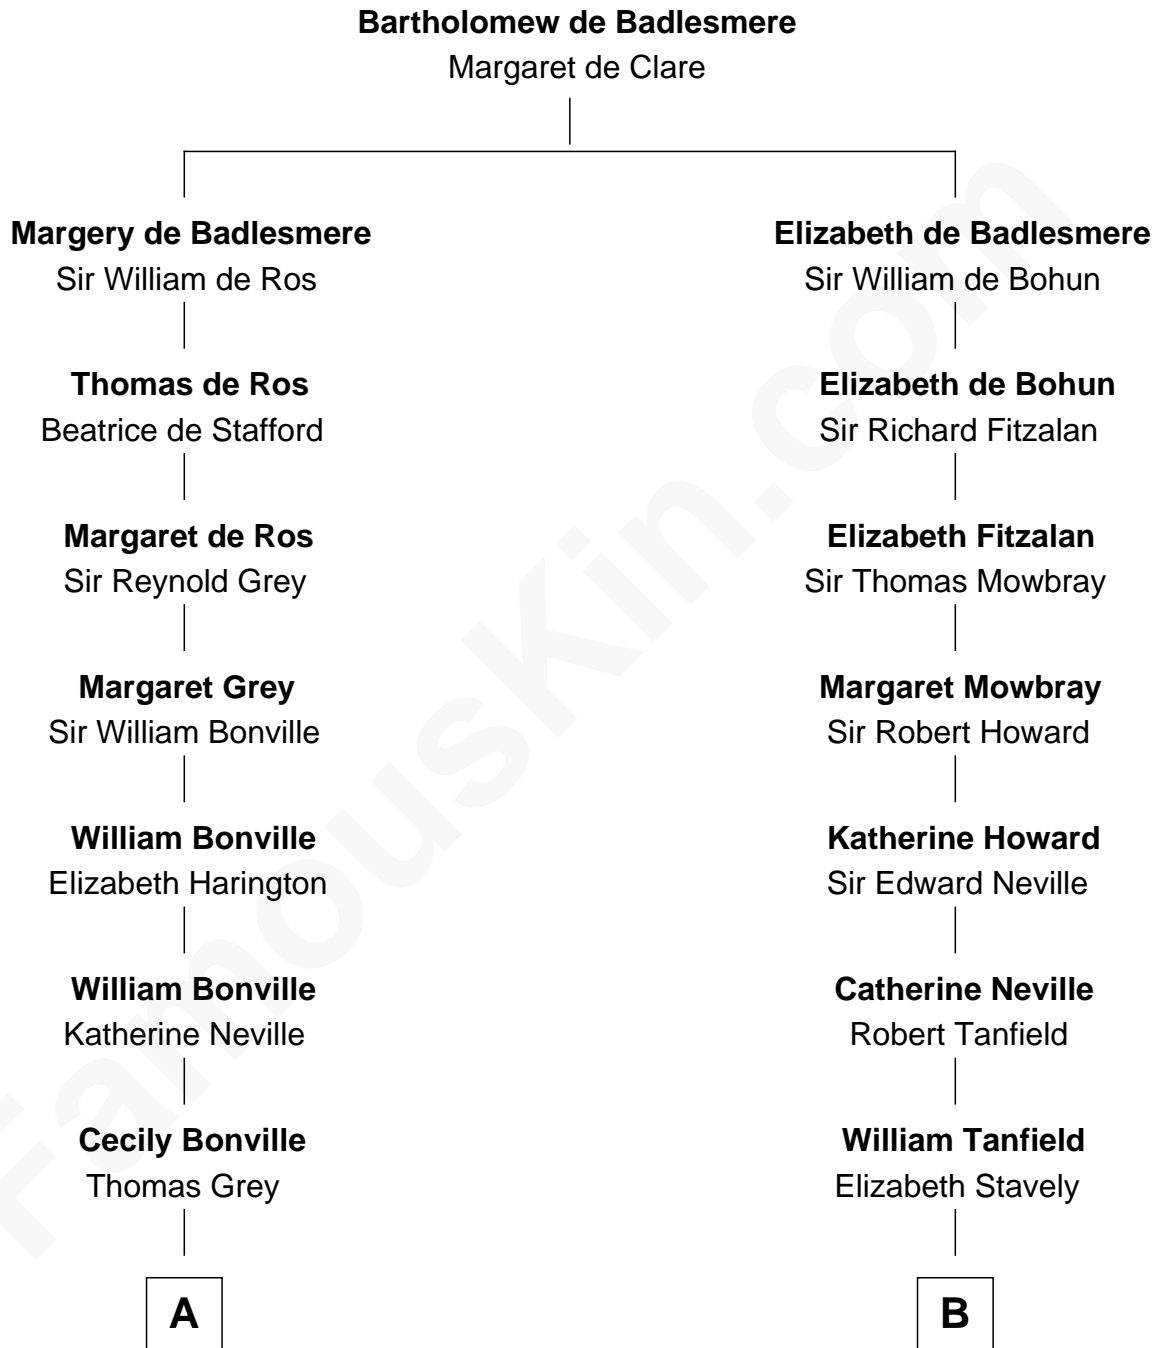

FamousKin.com
Relationship Chart of
Humphrey Bogart
Movie Actor

16th cousin 4 times removed of

John Marshall
4th Chief Justice of the U.S. Supreme Court

C

—
Elizabeth Rogers Perkins

Harvey Humphrey

—
John Perkins Humphrey

Frances Dewey Churchill

—
Maud Humphrey

Dr. Belmont Deforest Bogart

—
Humphrey Bogart

Movie Actor

FamousKin.com