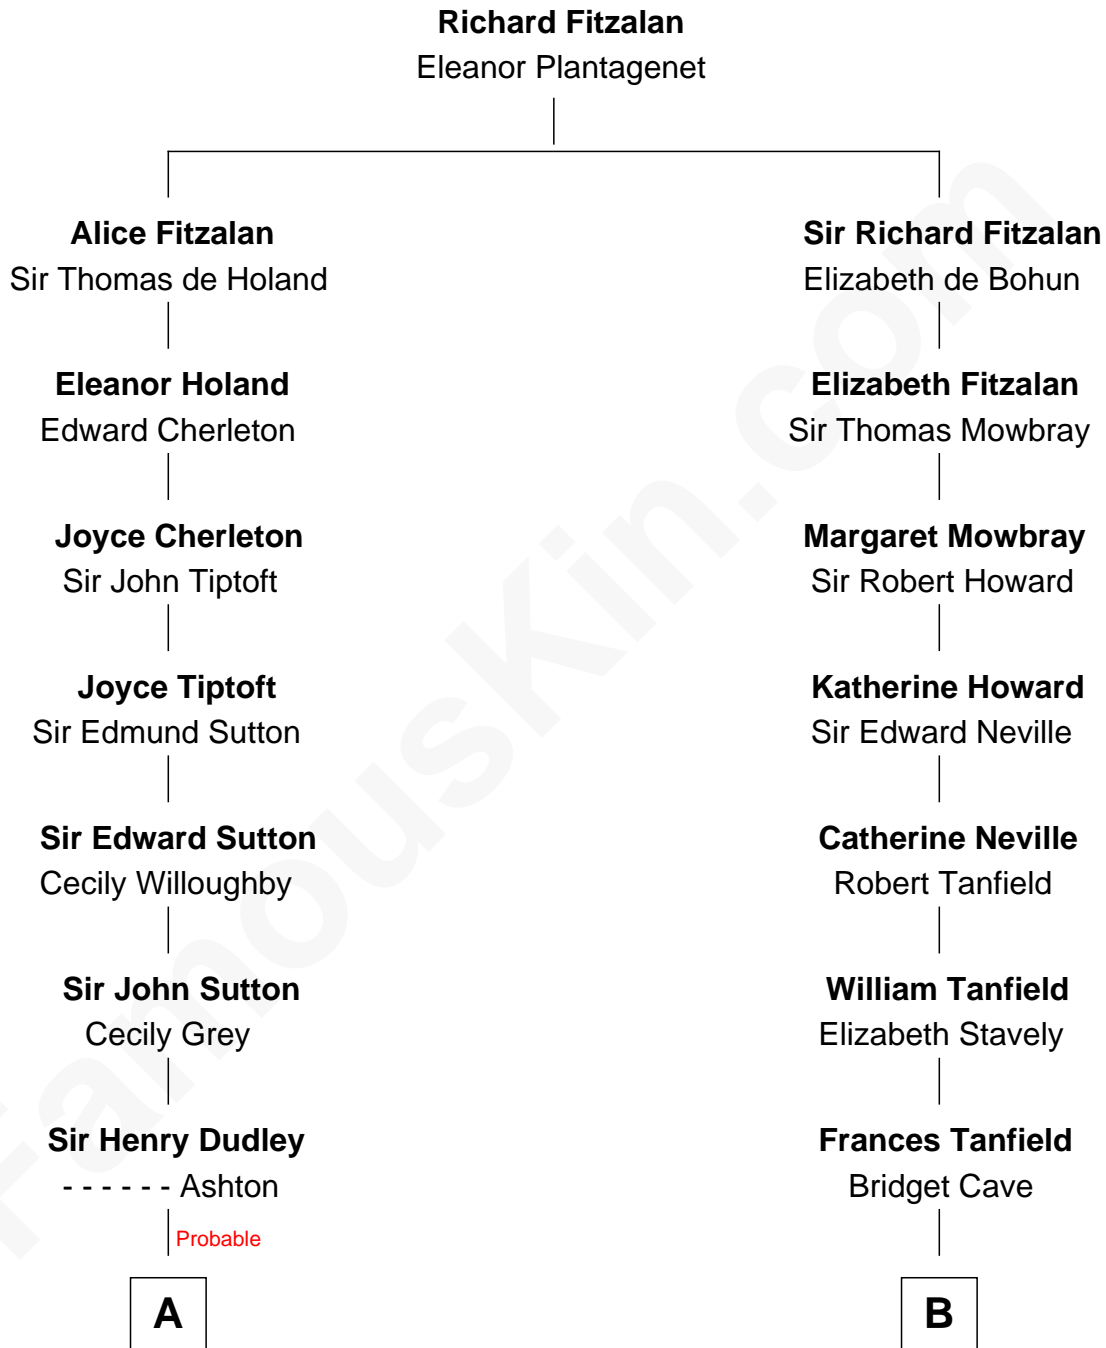

**FamousKin.com**  
**Relationship Chart of**  
**Humphrey Bogart**  
*Movie Actor*

15th cousin 3 times removed of

**John Marshall**  
*4th Chief Justice of the U.S. Supreme Court*

**C**

—  
**Maud Humphrey**  
Dr. Belmont Deforest Bogart