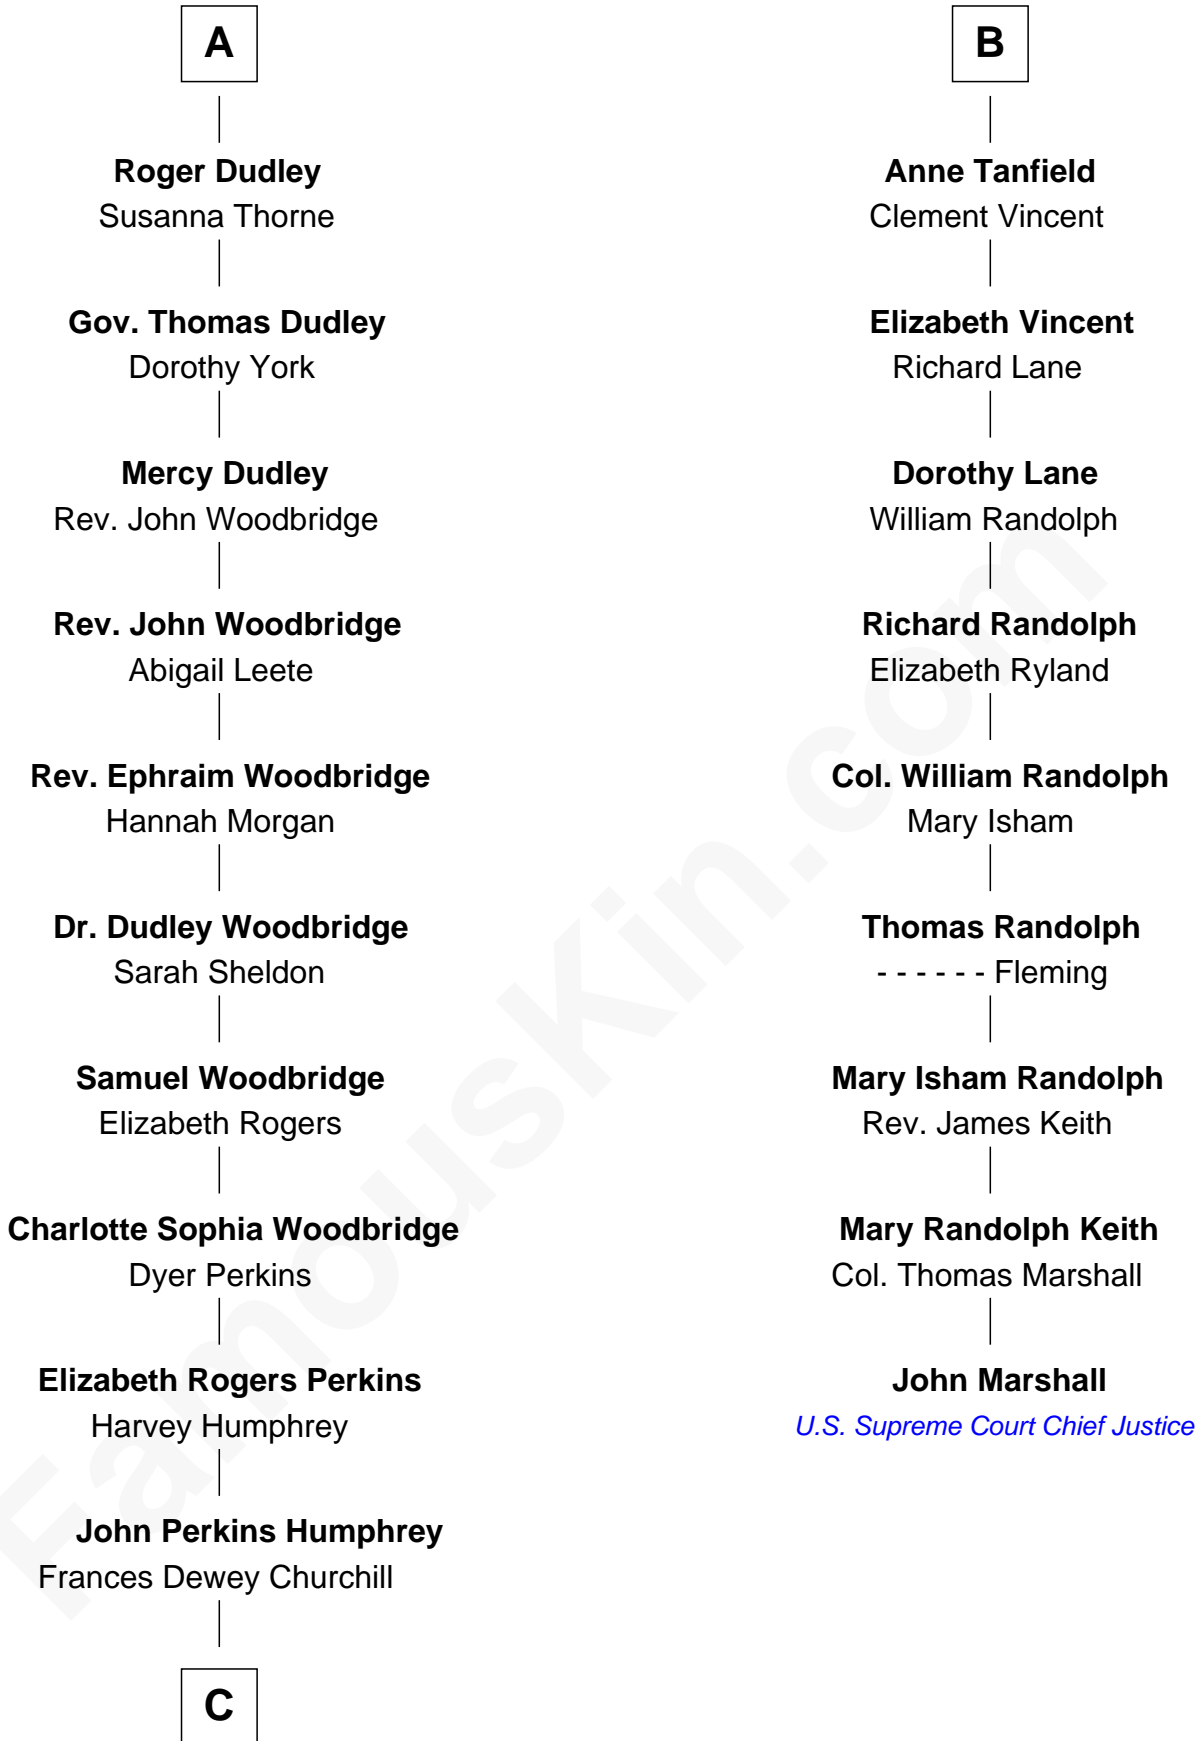

**FamousKin.com**  
**Relationship Chart of**  
**Humphrey Bogart**  
*Movie Actor*

15th cousin 3 times removed of

**John Marshall**  
*4th Chief Justice of the U.S. Supreme Court*

**C**

—  
**Maud Humphrey**  
Dr. Belmont Deforest Bogart