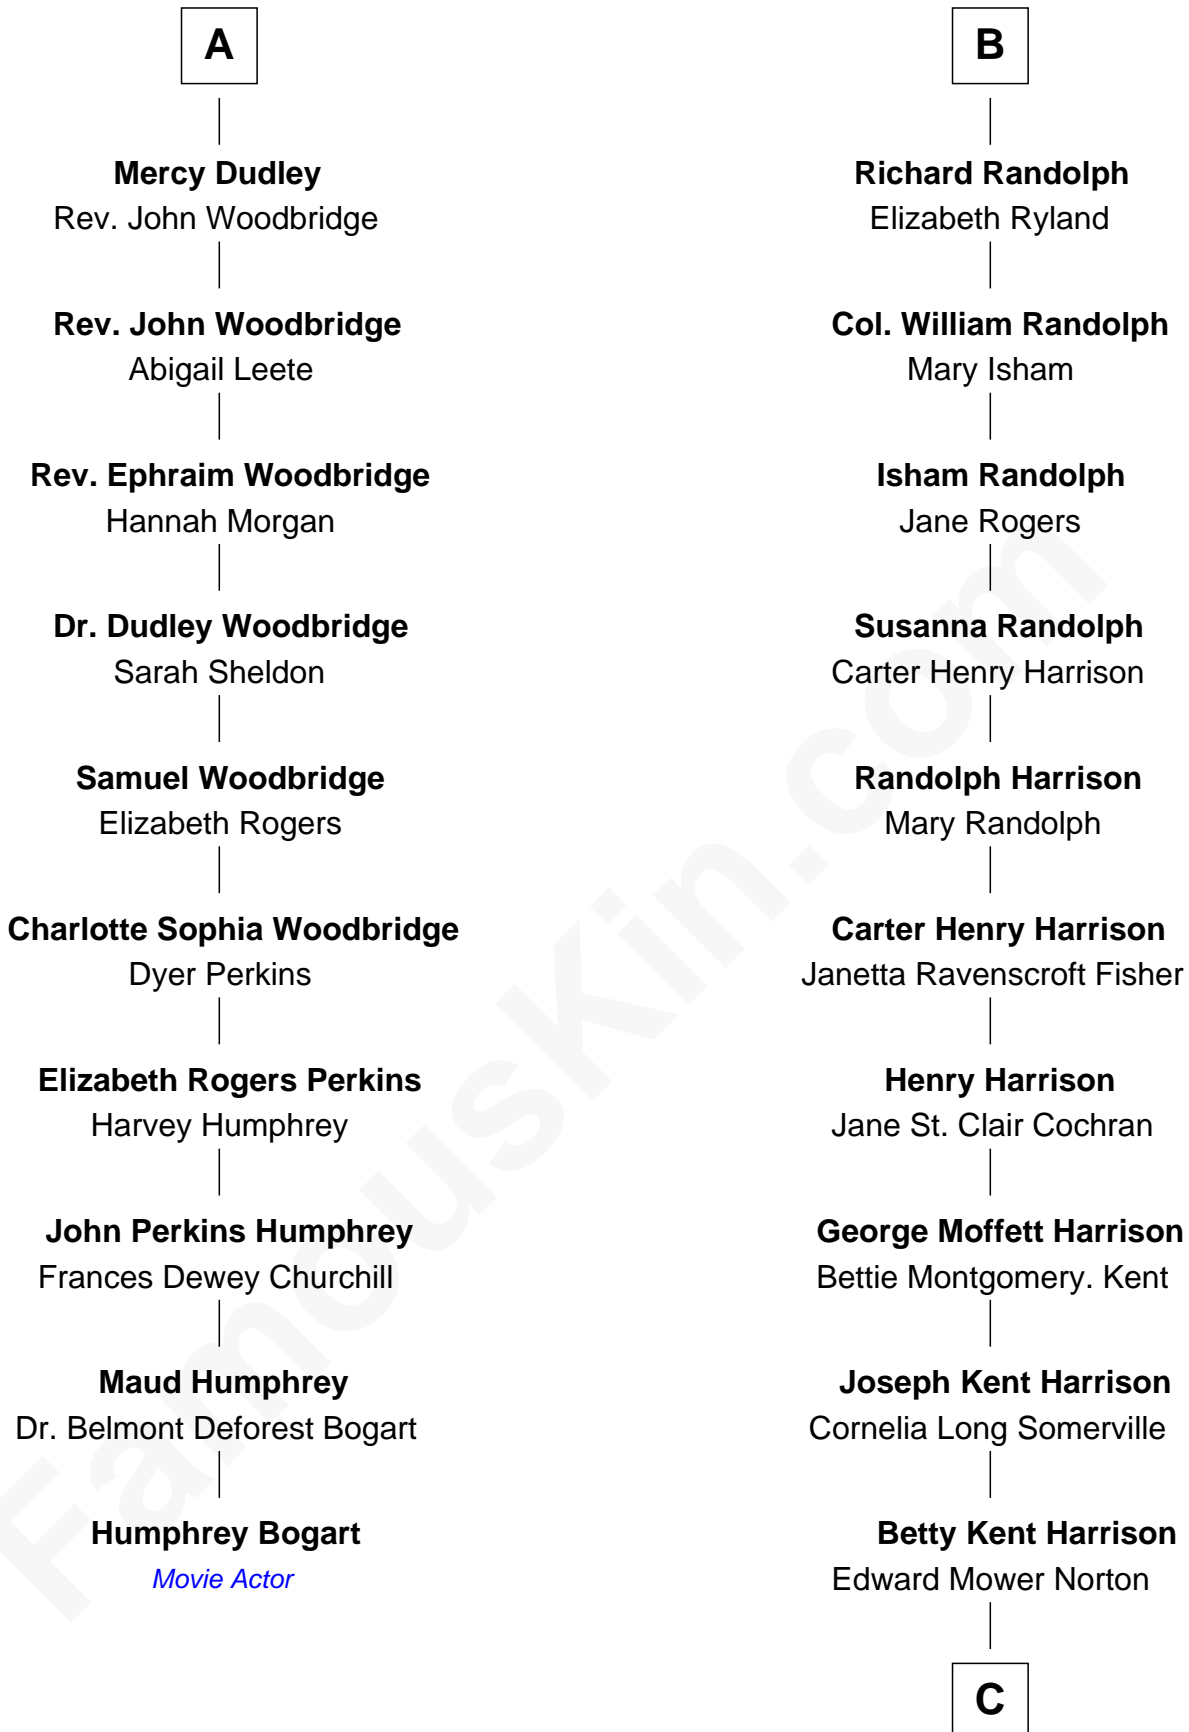

FamousKin.com
Relationship Chart of
Humphrey Bogart
Movie Actor

16th cousin 2 times removed of
Edward Norton
Movie Actor

Sir Ralph Neville
 Joan Beaufort

Katherine Neville
 Sir Thomas Strangeways

Joan Strangeways
 Sir William Willoughby

Cecily Willoughby
 Sir Edward Sutton

Sir John Sutton
 Cecily Grey

Sir Henry Dudley
 ----- Ashton

Probable

Roger Dudley
 Susanna Thorne

Gov. Thomas Dudley
 Dorothy York

A

Sir Edward Neville
 Katherine Howard

Catherine Neville
 Robert Tanfield

William Tanfield
 Elizabeth Stavelly

Frances Tanfield
 Bridget Cave

Anne Tanfield
 Clement Vincent

Elizabeth Vincent
 Richard Lane

Dorothy Lane
 William Randolph

B

C

Edward Mower Norton

Lydia Robinson Rouse

Edward Norton

Movie Actor

FamousKin.com