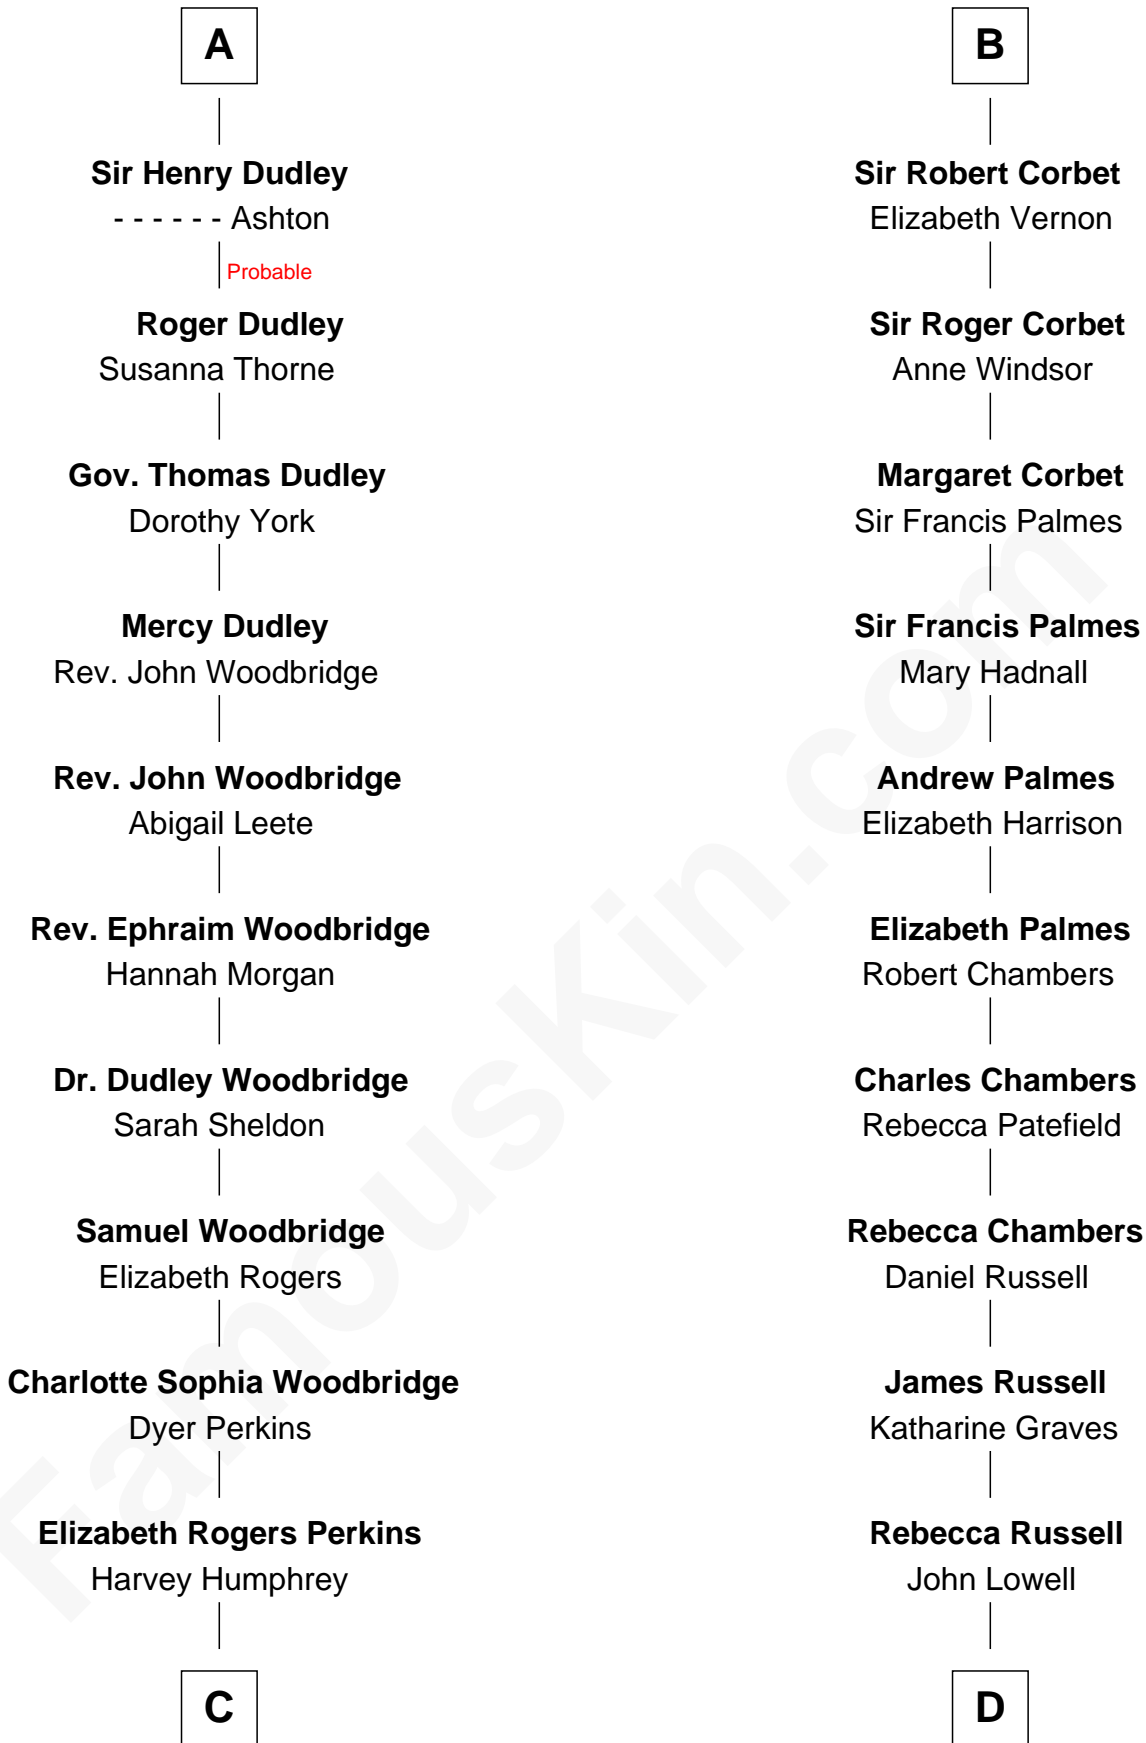

**FamousKin.com**  
**Relationship Chart of**  
**Humphrey Bogart**  
*Movie Actor*

18th cousin 1 time removed of  
**James Russell Lowell**  
*American "Fireside" Poet*

**C**

**John Perkins Humphrey**

Frances Dewey Churchill

**Maud Humphrey**

Dr. Belmont Deforest Bogart

**Humphrey Bogart**

*Movie Actor*

**D**

**Rev. Charles Lowell**

Harriet Brackett Spence

**James Russell Lowell**

*American "Fireside" Poet*

FamousKin.com