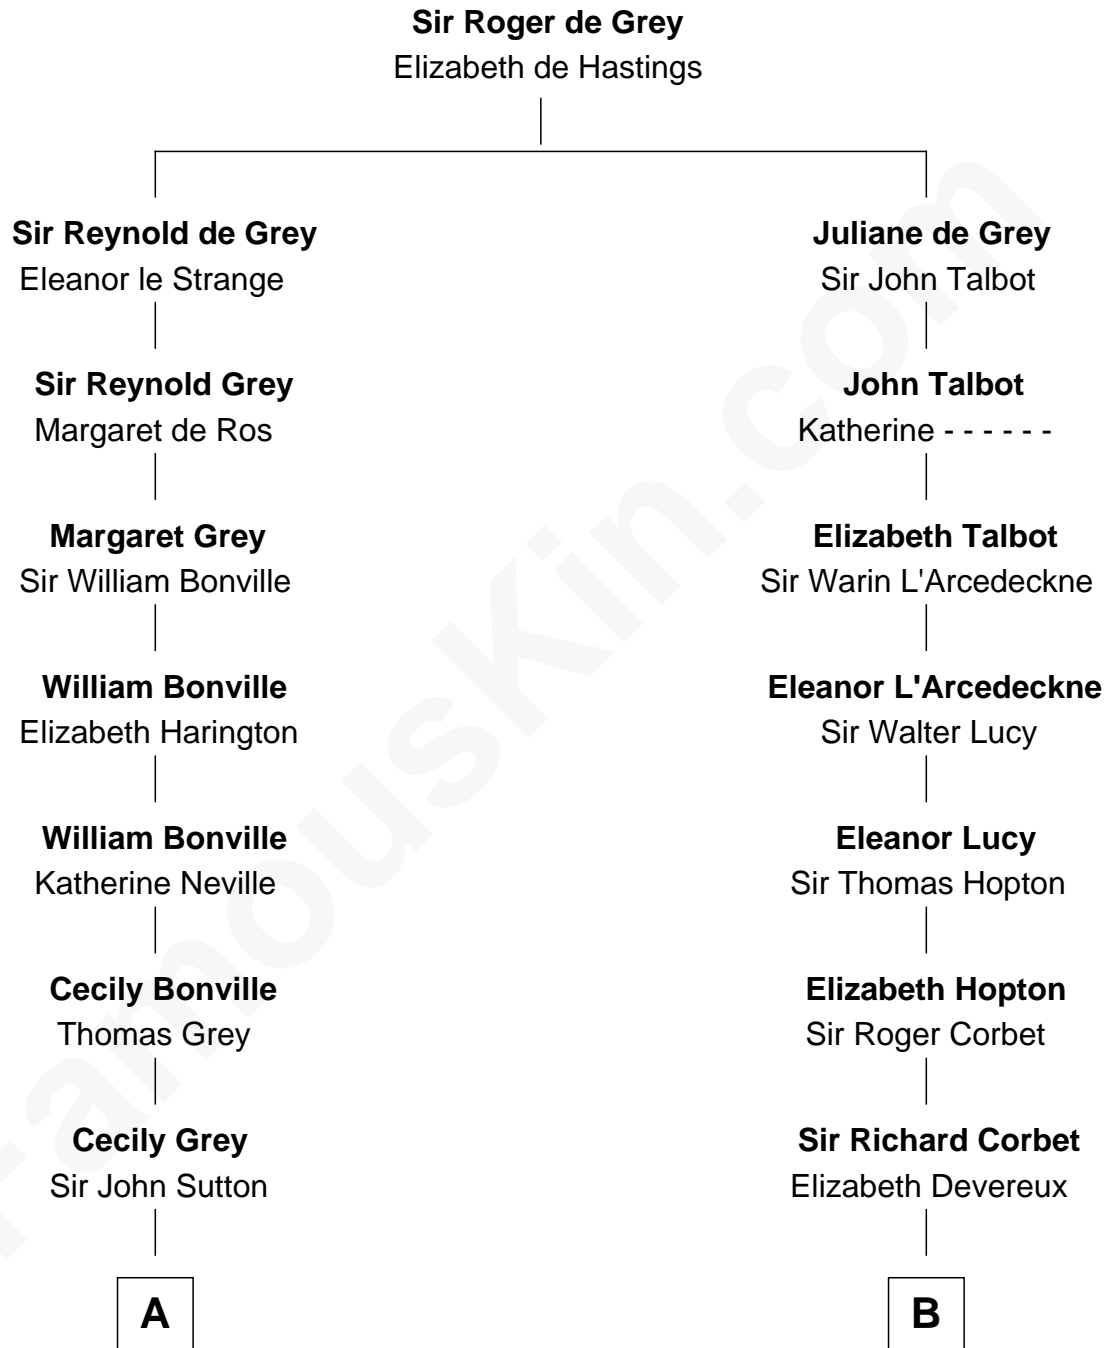

**FamousKin.com**  
**Relationship Chart of**  
**Humphrey Bogart**  
*Movie Actor*

18th cousin 1 time removed of  
**James Russell Lowell**  
*American "Fireside" Poet*

**C**

**John Perkins Humphrey**

Frances Dewey Churchill

**Maud Humphrey**

Dr. Belmont Deforest Bogart

**Humphrey Bogart**

*Movie Actor*

**D**

**Rev. Charles Lowell**

Harriet Brackett Spence

**James Russell Lowell**