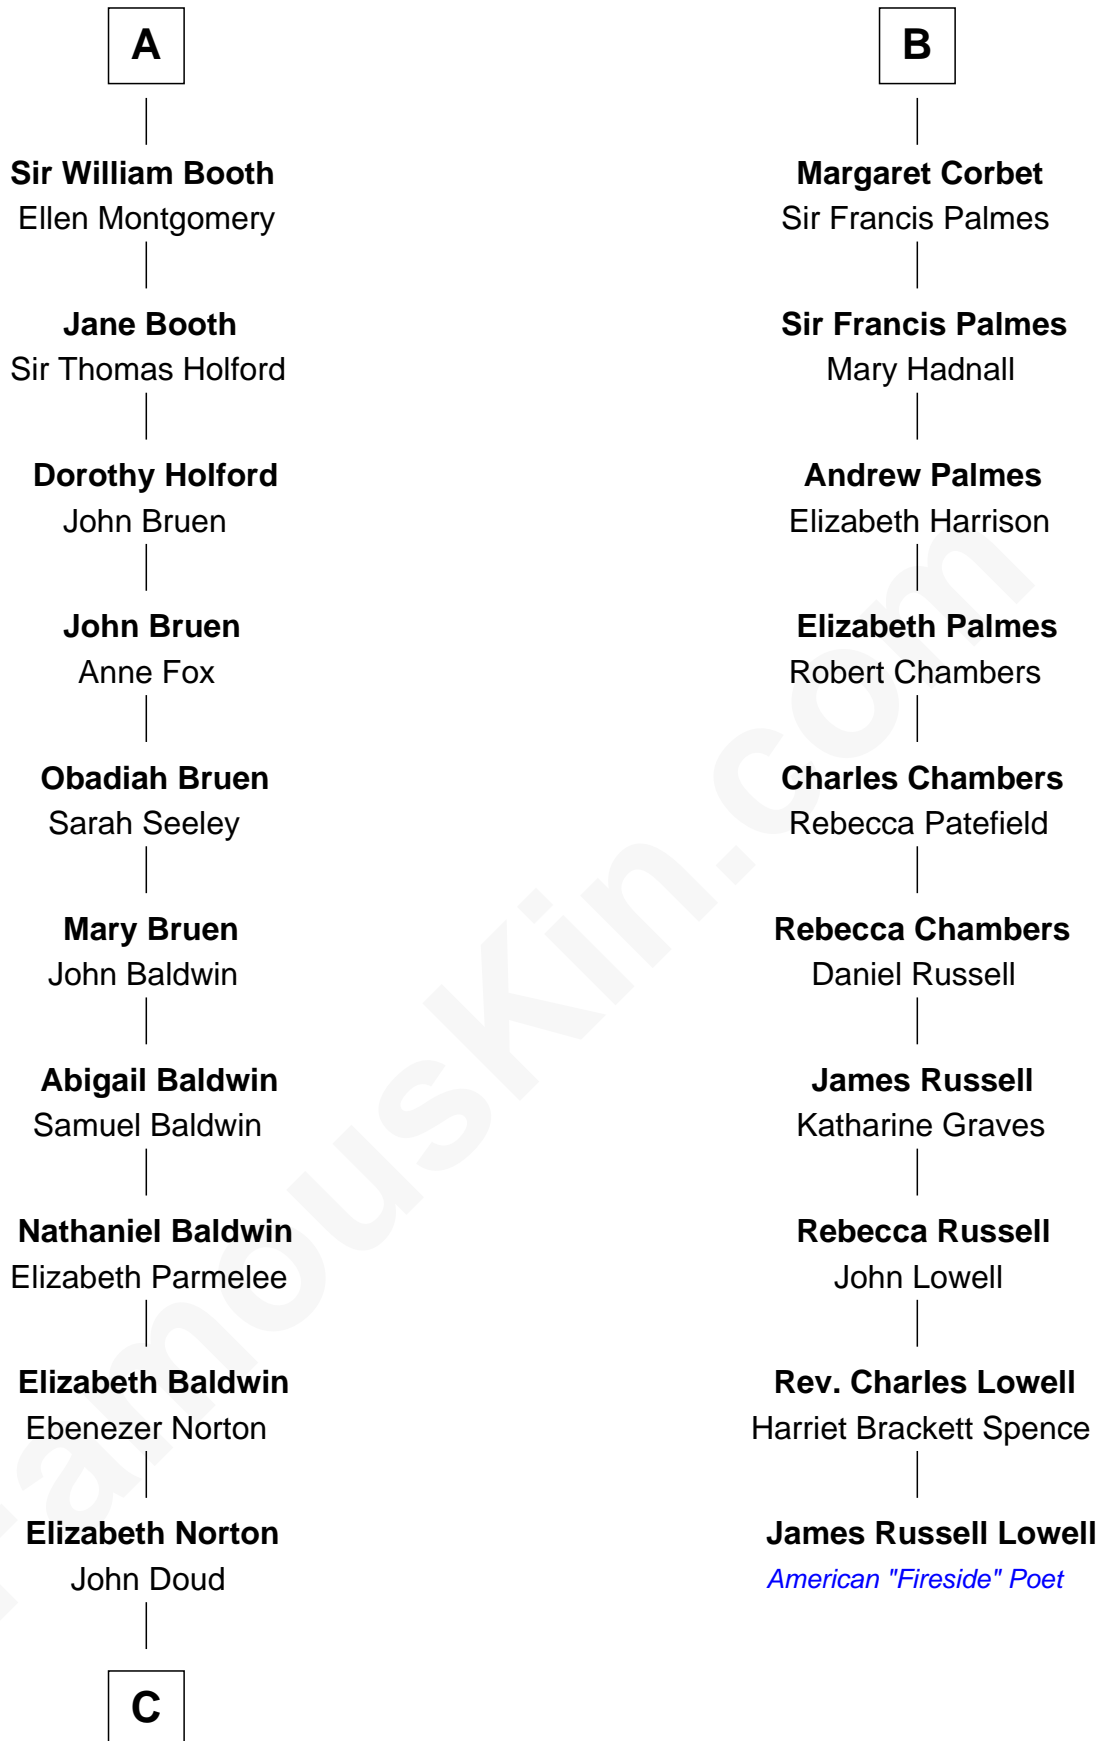

**FamousKin.com**  
**Relationship Chart of**  
**Humphrey Bogart**  
*Movie Actor*

16th cousin 5 times removed of  
**James Russell Lowell**  
*American "Fireside" Poet*

**C**

—  
**Rachel Doud**

Jonathan Humphrey

—  
**Harvey Humphrey**

Elizabeth Rogers Perkins

—  
**John Perkins Humphrey**

Frances Dewey Churchill

—  
**Maud Humphrey**

Dr. Belmont Deforest Bogart

—  
**Humphrey Bogart**

*Movie Actor*